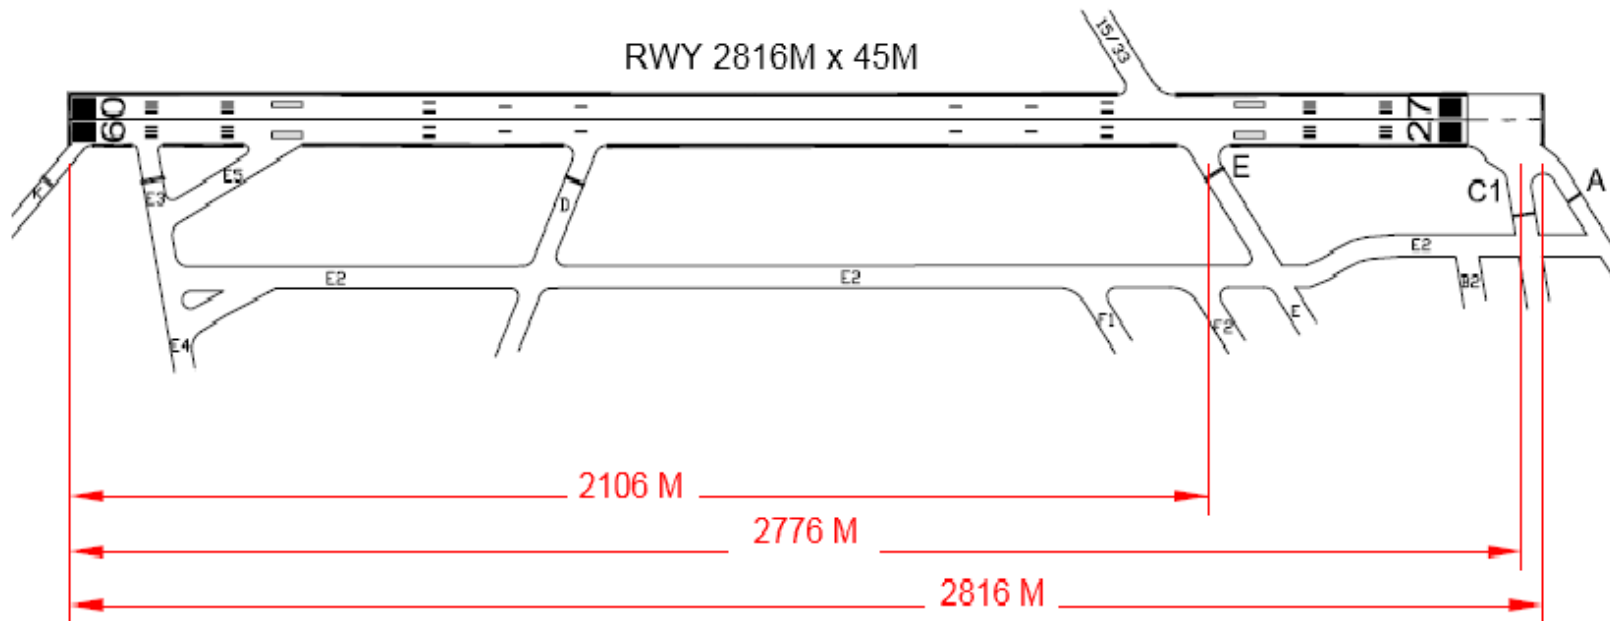

# ARRIVAL RUNWAY 09

LOCATION OF DIFFERENT EXIT TAXIWAYS FROM THRESHOLD

RUNWAY 09			
EXIT TWY	E	C1	A
DISTANCE FROM THR. (M)	2106	2776	2816

NOT TO SCALE