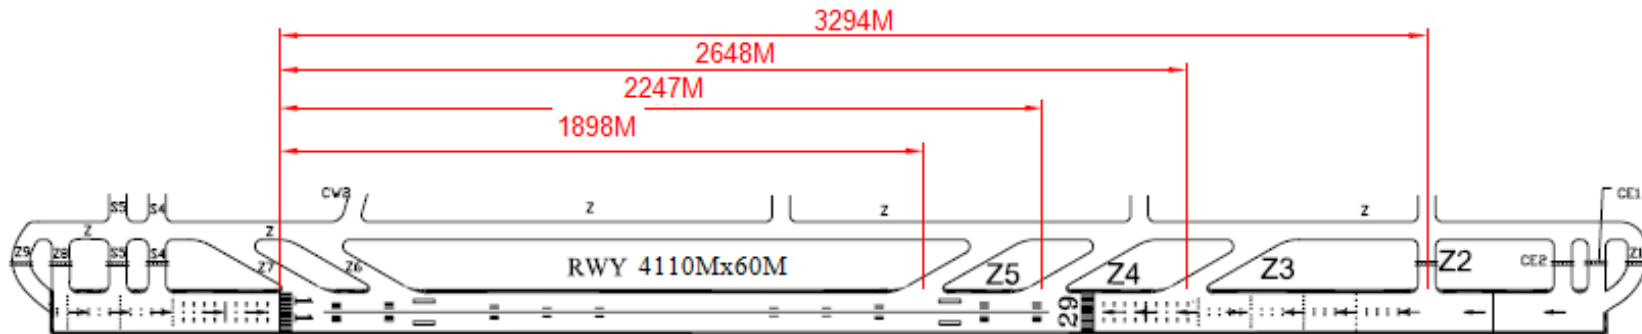

ARRIVAL RUNWAY 11

LOCATION OF DIFFERENT EXIT TAXIWAYS FROM THRESHOLD

RUNWAY 11				
EXIT TWY	Z5 RET	Z4 RET	Z3 RET	Z2
DISTANCE FROM THR. (M)	1898	2247	2648	3294

RET- RAPID EXIT TAXIWAY

NOT TO SCALE