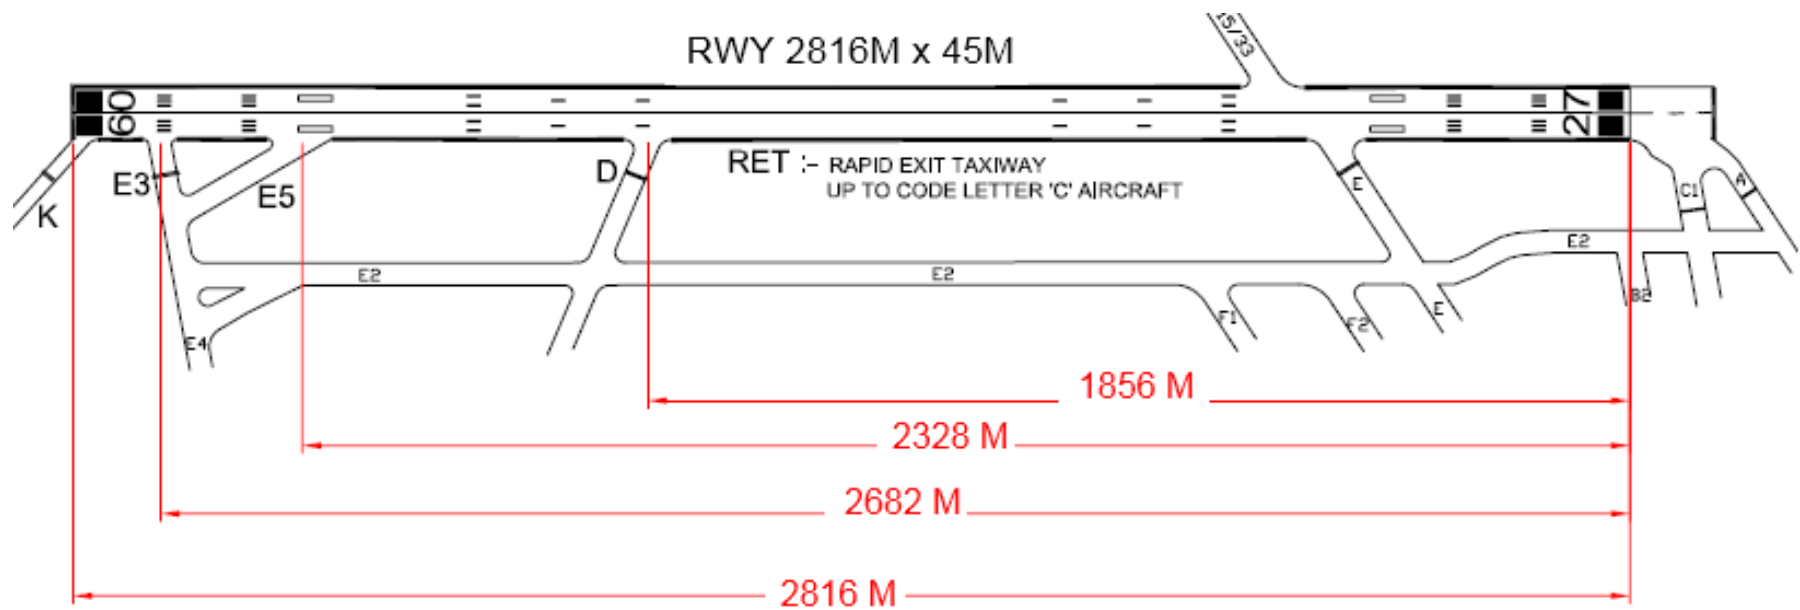

# ARRIVAL RUNWAY 27

LOCATION OF DIFFERENT EXIT TAXIWAYS FROM THRESHOLD

RUNWAY 27				
EXIT TWY	D	E5 RET	E3	K
DISTANCE FROM THR. (M)	1856	2328	2682	2816

NOT TO SCALE