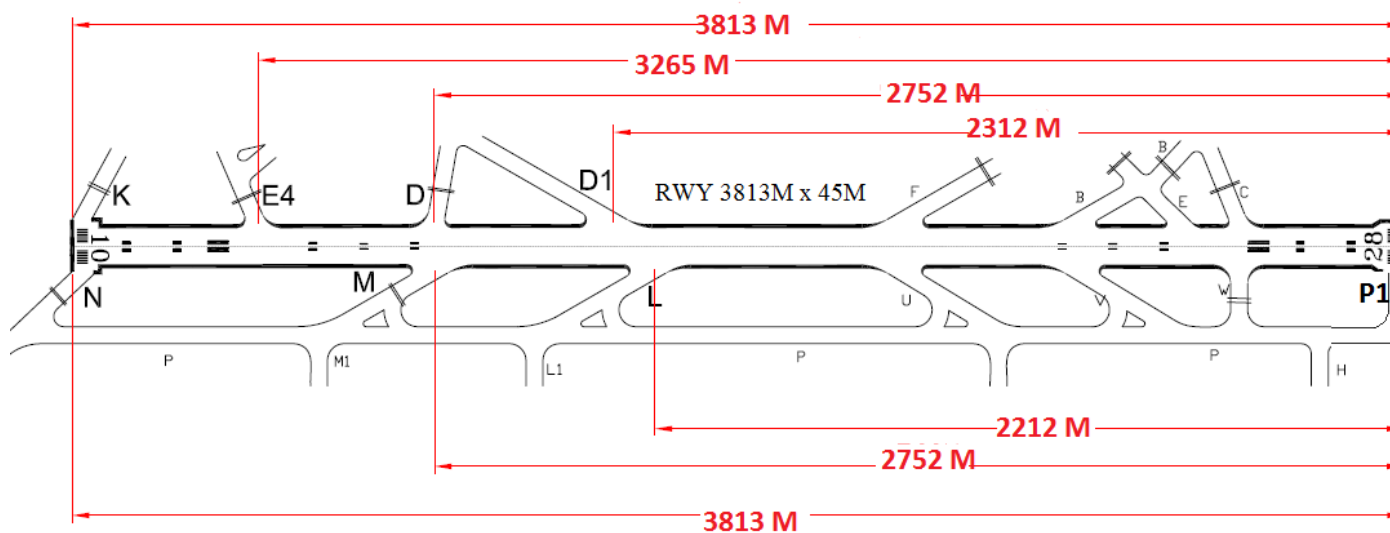

ARRIVAL RUNWAY 28

LOCATION OF DIFFERENT EXIT TAXIWAYS FROM THRESHOLD

RUNWAY 28							
EXIT TWY	L	D1 RET	M	D	E4	K	N
DISTANCE FROM THR. (M)	2212	2312	2839	2752	3265	3813	3813

RET- RAPID EXIT TAXIWAY UP TO CODE LETTER 'C' AIRCRAFT

NOT TO SCALE