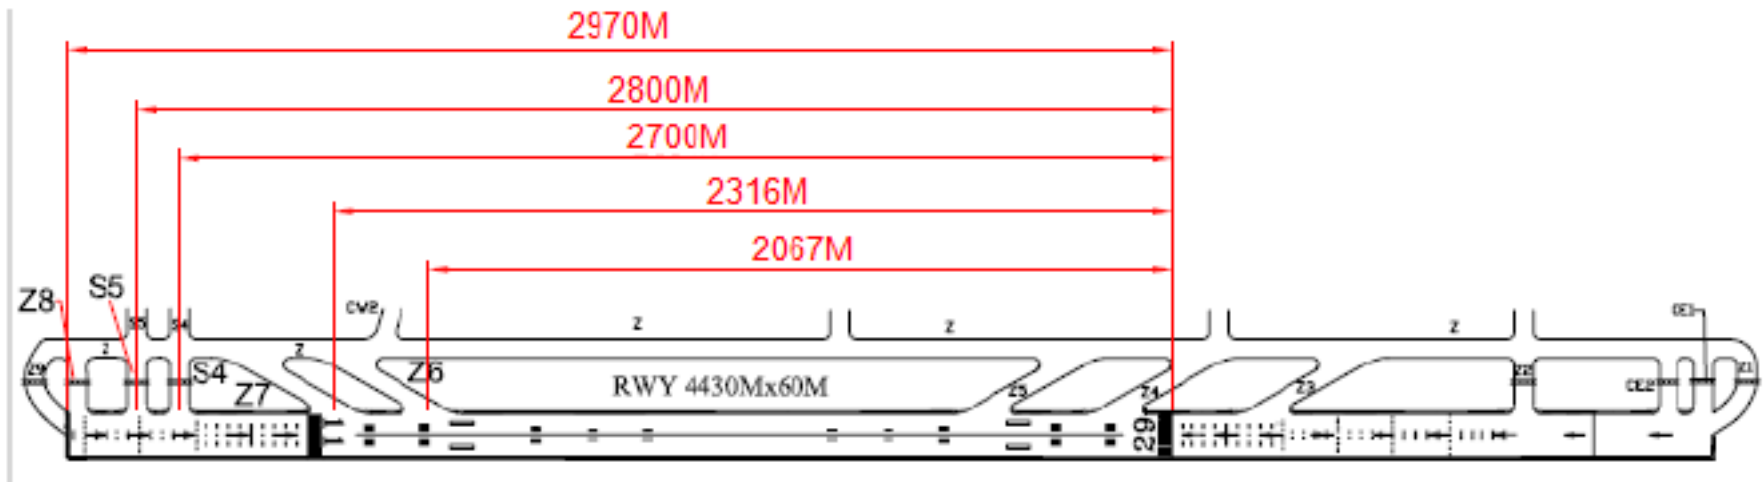

ARRIVAL RUNWAY 29

LOCATION OF DIFFERENT EXIT TAXIWAYS FROM THRESHOLD

RUNWAY 29					
EXIT TWY	Z6 RET	Z7 RET	S4	S5	Z8
DISTANCE FROM THR. (M)	2067	2316	2700	2800	2970

RET: RAPID EXIT TAXIWAY

NOT TO SCALE