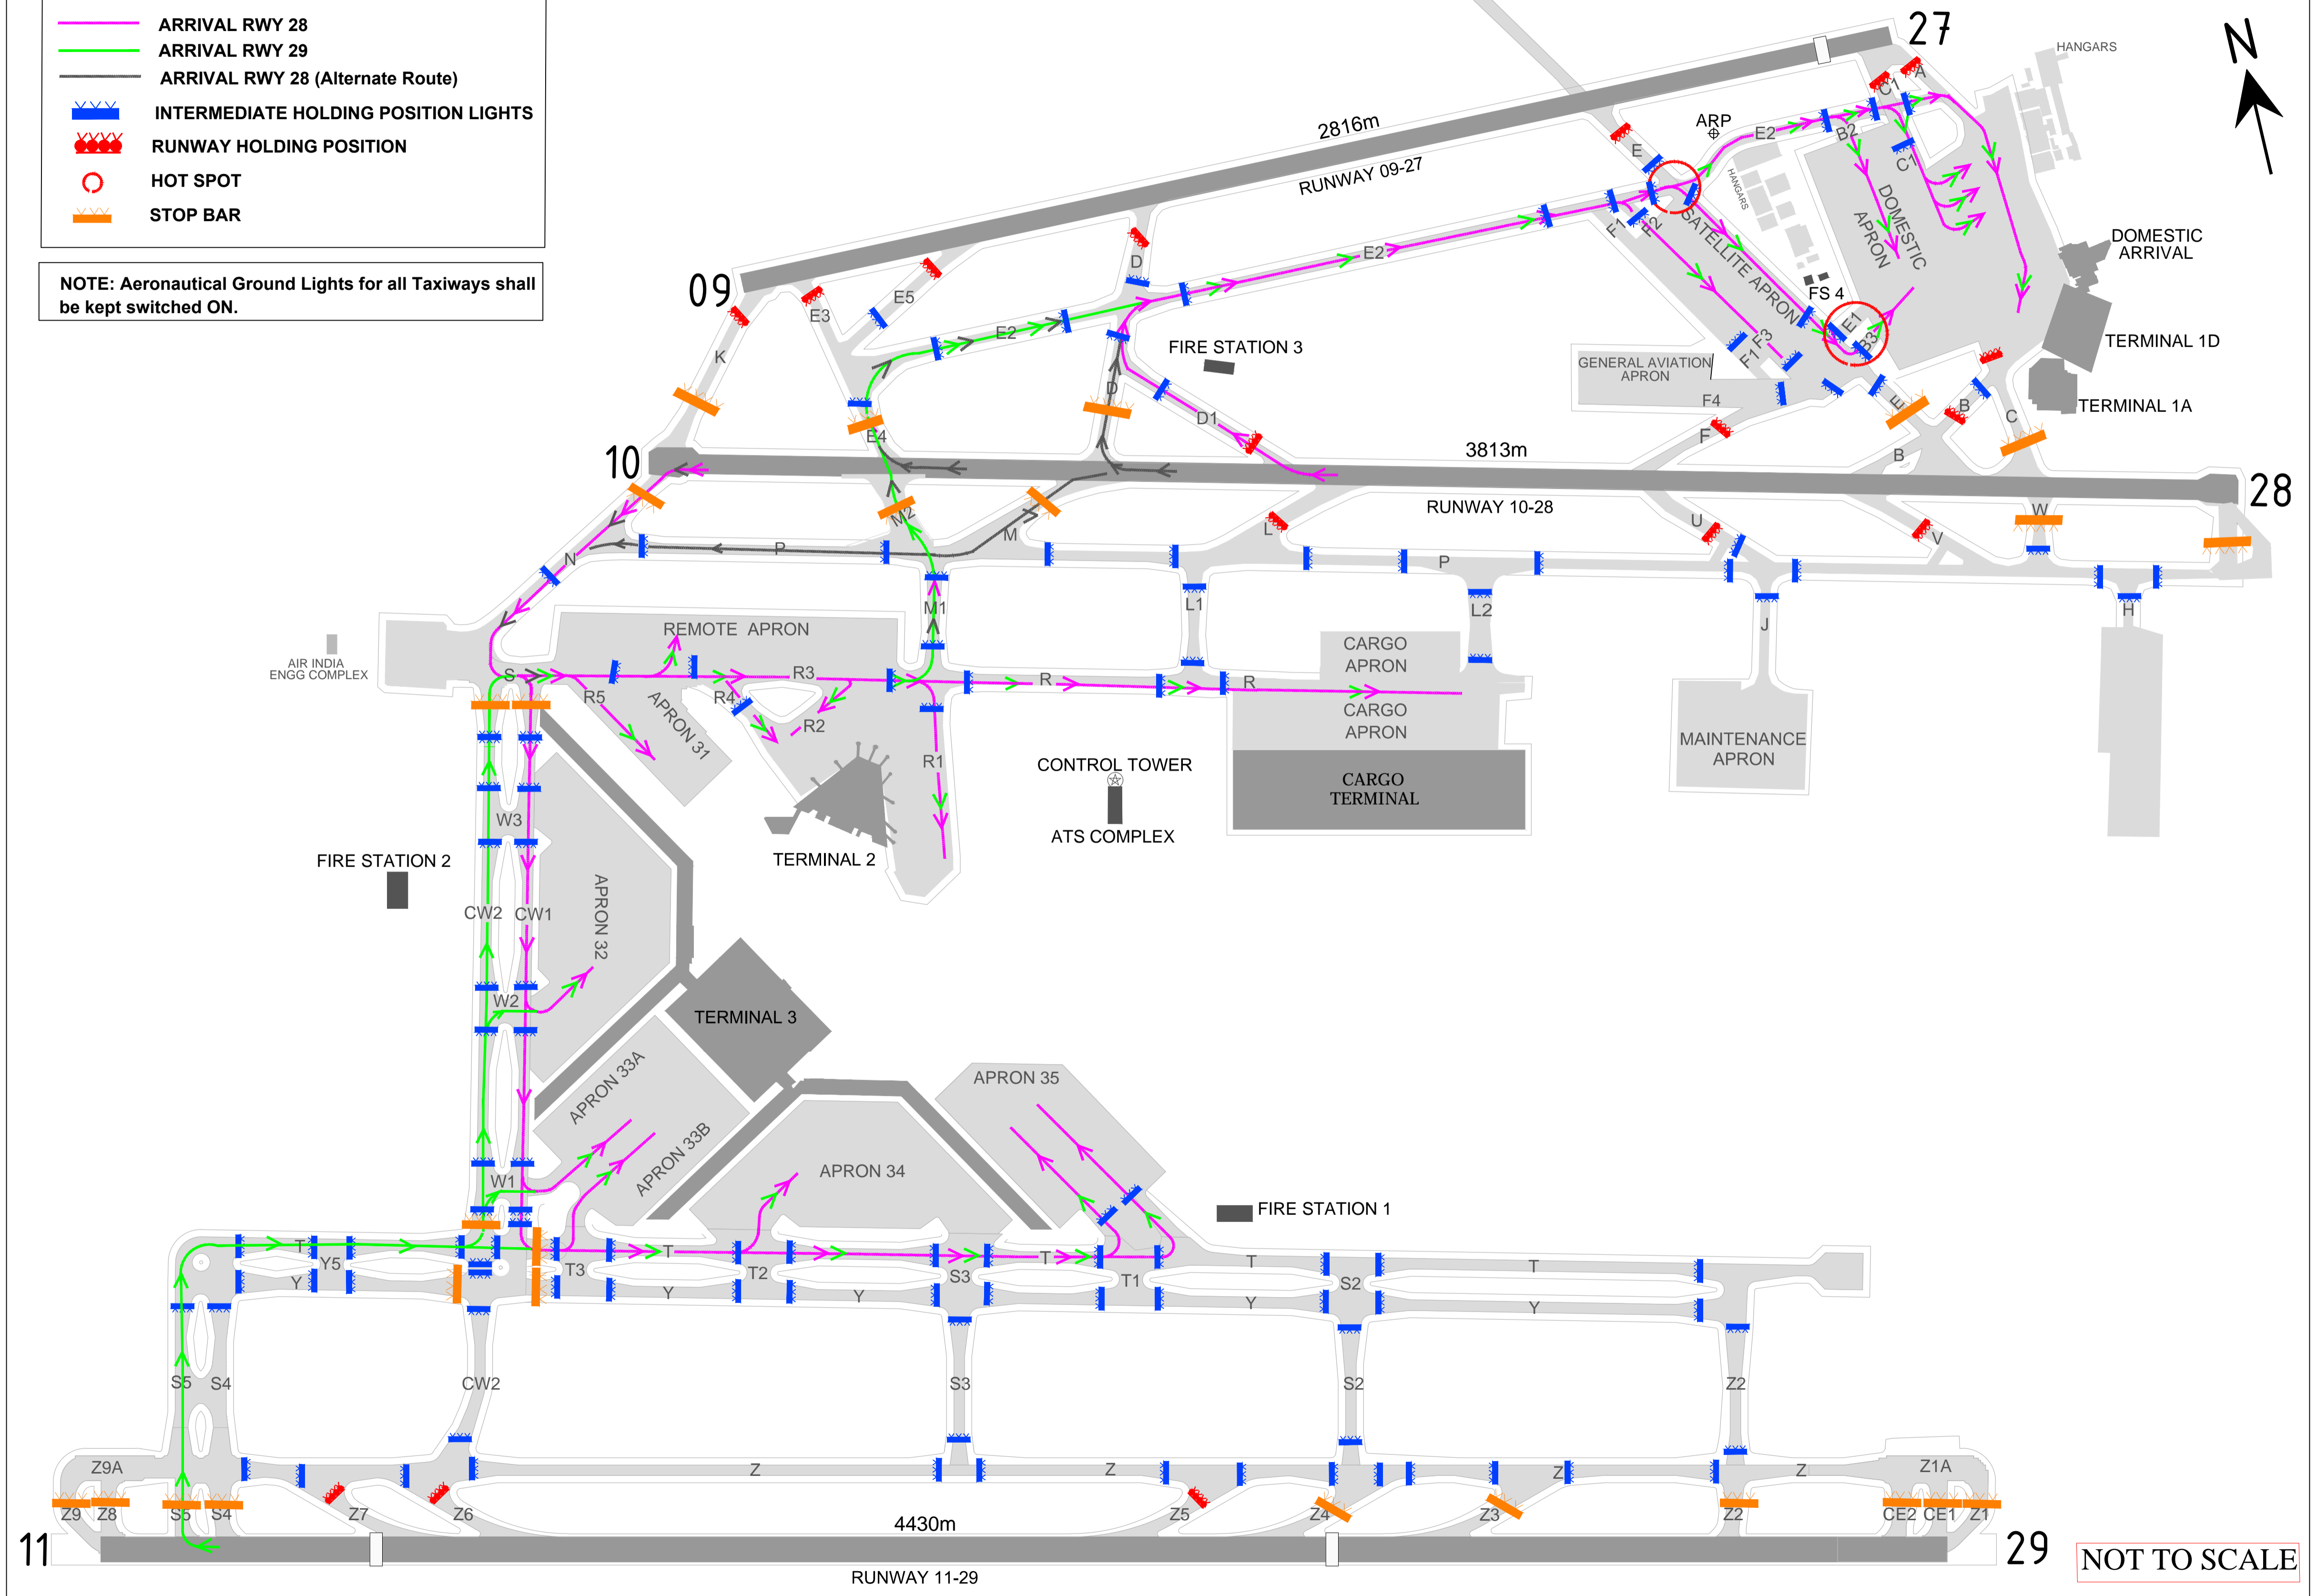

Westerly Arrival

- ARRIVAL RWY 28
- ARRIVAL RWY 29
- ARRIVAL RWY 28 (Alternate Route)
- INTERMEDIATE HOLDING POSITION LIGHTS
- RUNWAY HOLDING POSITION
- HOT SPOT
- STOP BAR

NOTE: Aeronautical Ground Lights for all Taxiways shall be kept switched ON.

LVP TAXI ROUTING - WESTERLY ARRIVAL - RWY 28 & RWY 29

NOT TO SCALE