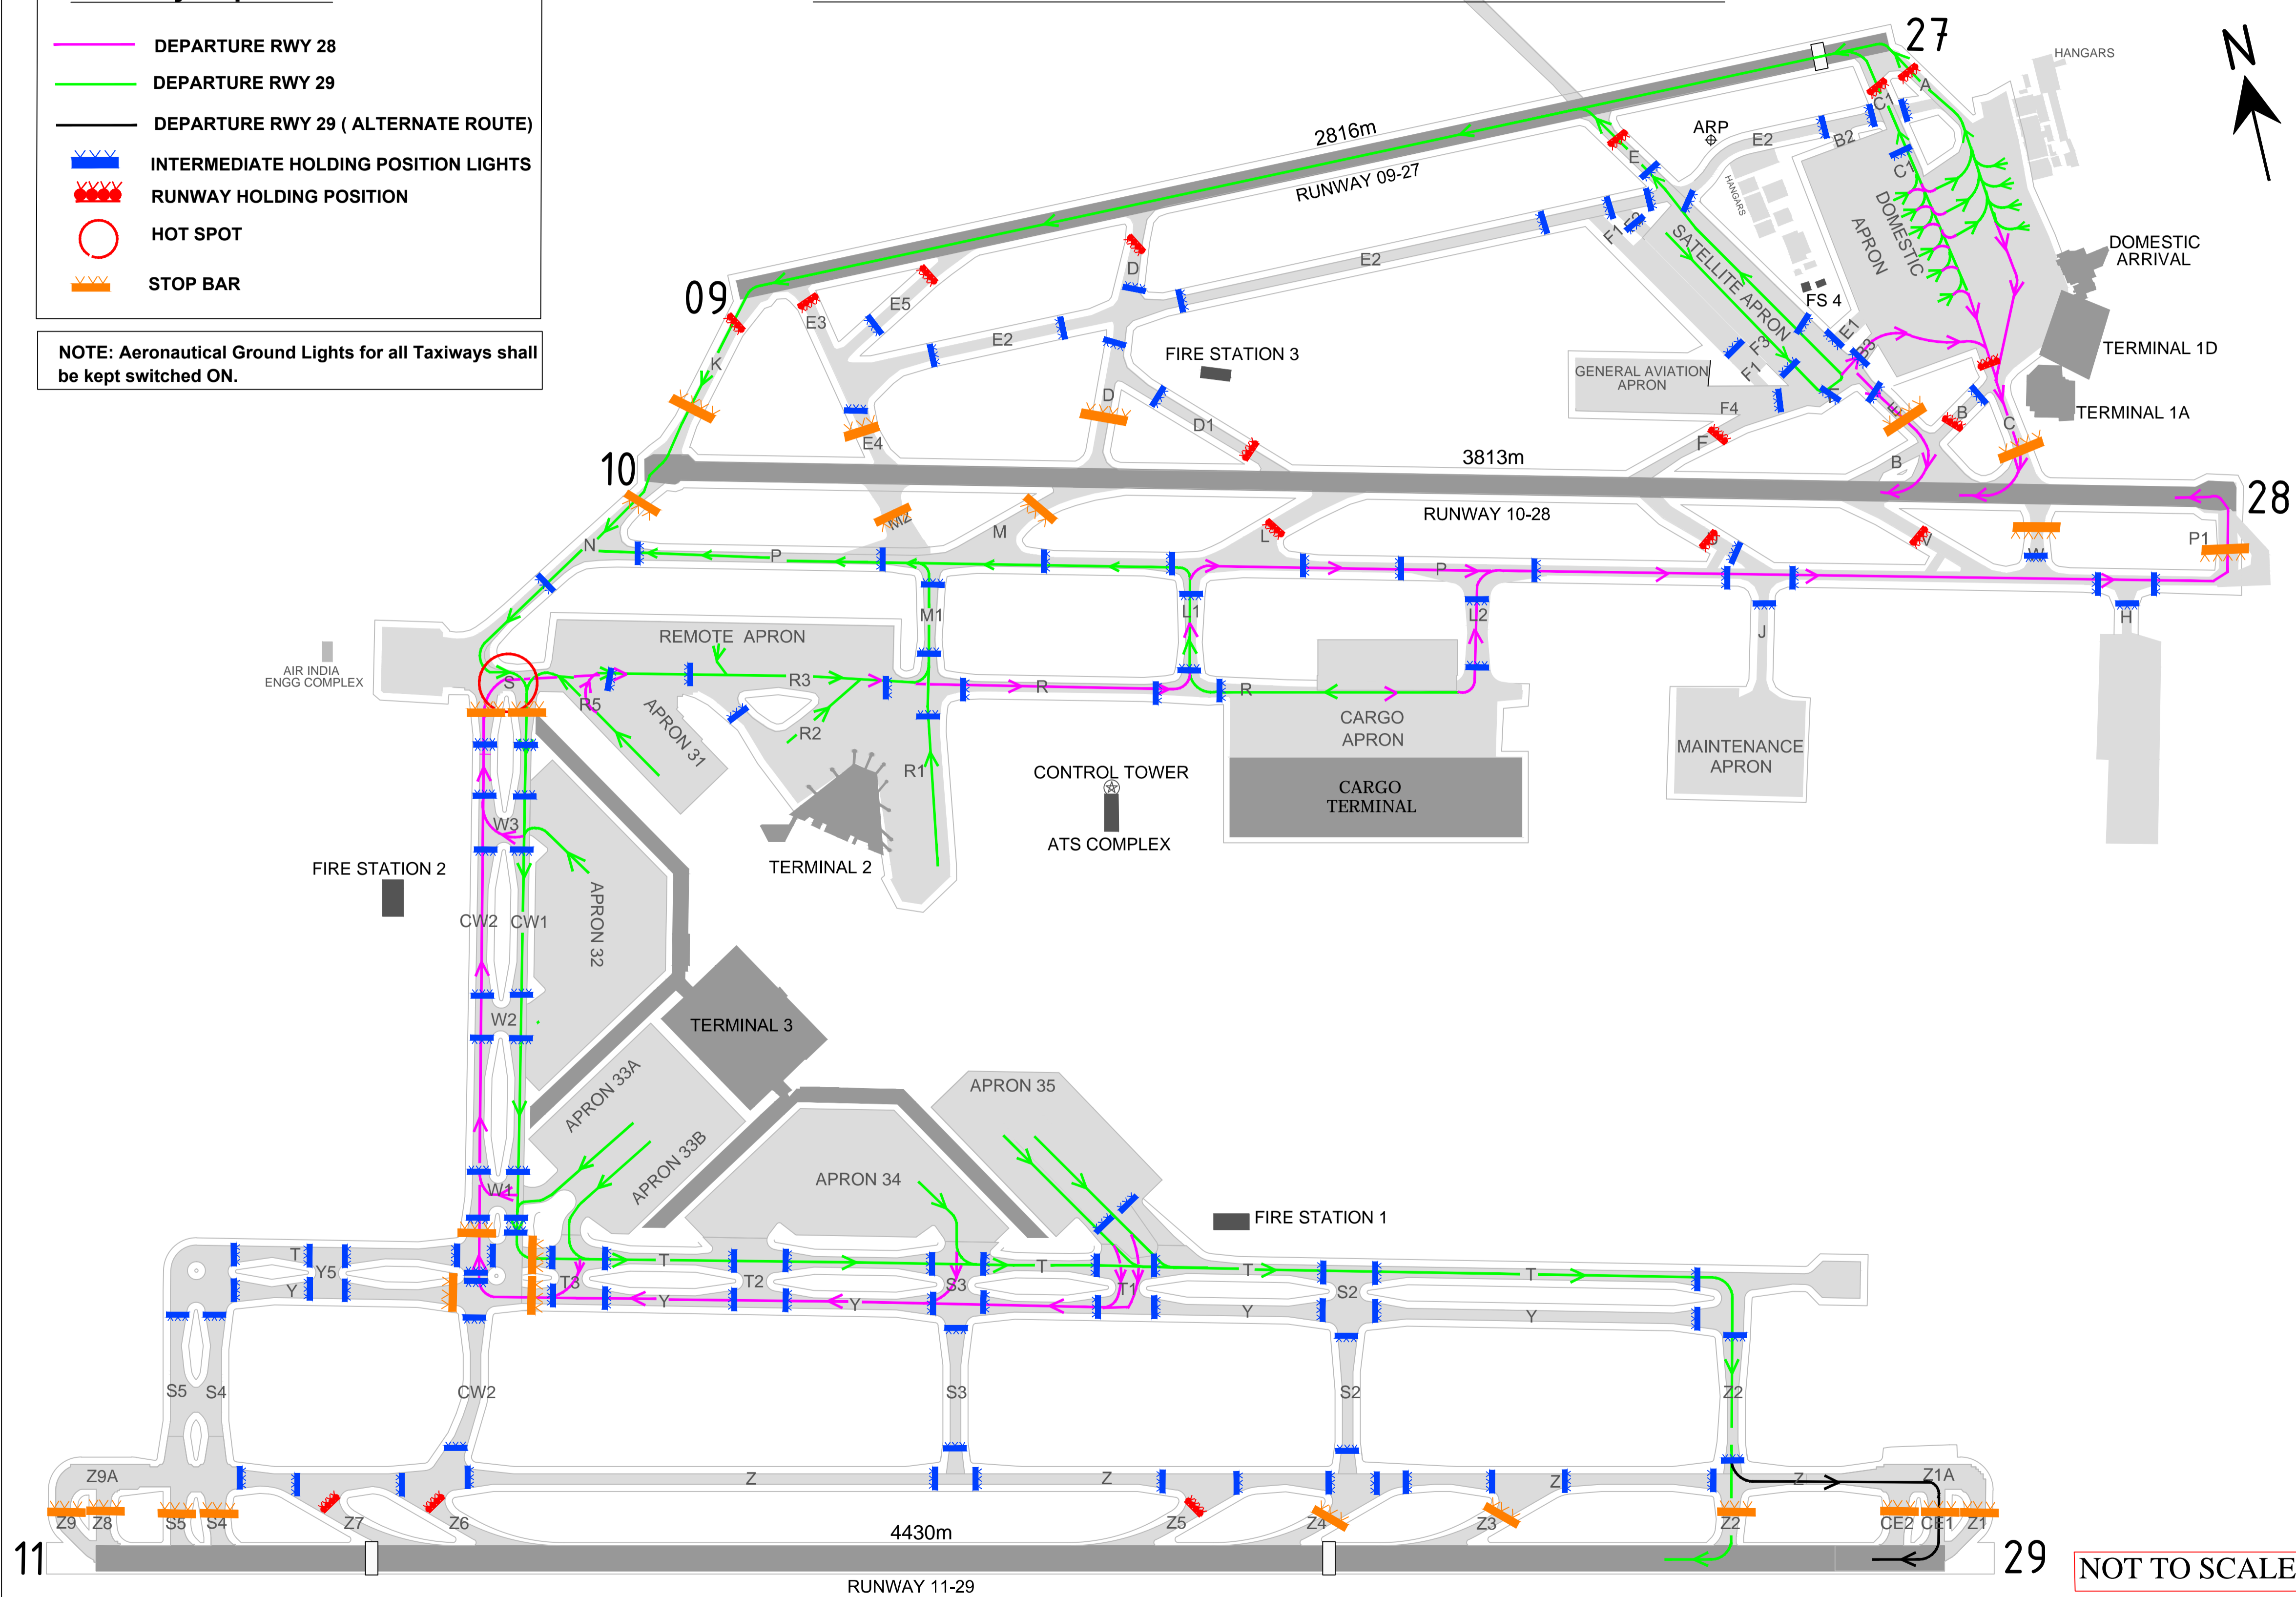

Westerly Departure

- DEPARTURE RWY 28
- DEPARTURE RWY 29
- DEPARTURE RWY 29 (ALTERNATE ROUTE)
- INTERMEDIATE HOLDING POSITION LIGHTS
- RUNWAY HOLDING POSITION
- HOT SPOT
- STOP BAR

NOTE: Aeronautical Ground Lights for all Taxiways shall be kept switched ON.

LVP TAXI ROUTING - WESTERLY DEPARTURE - RWY 28 & RWY 29

NOT TO SCALE