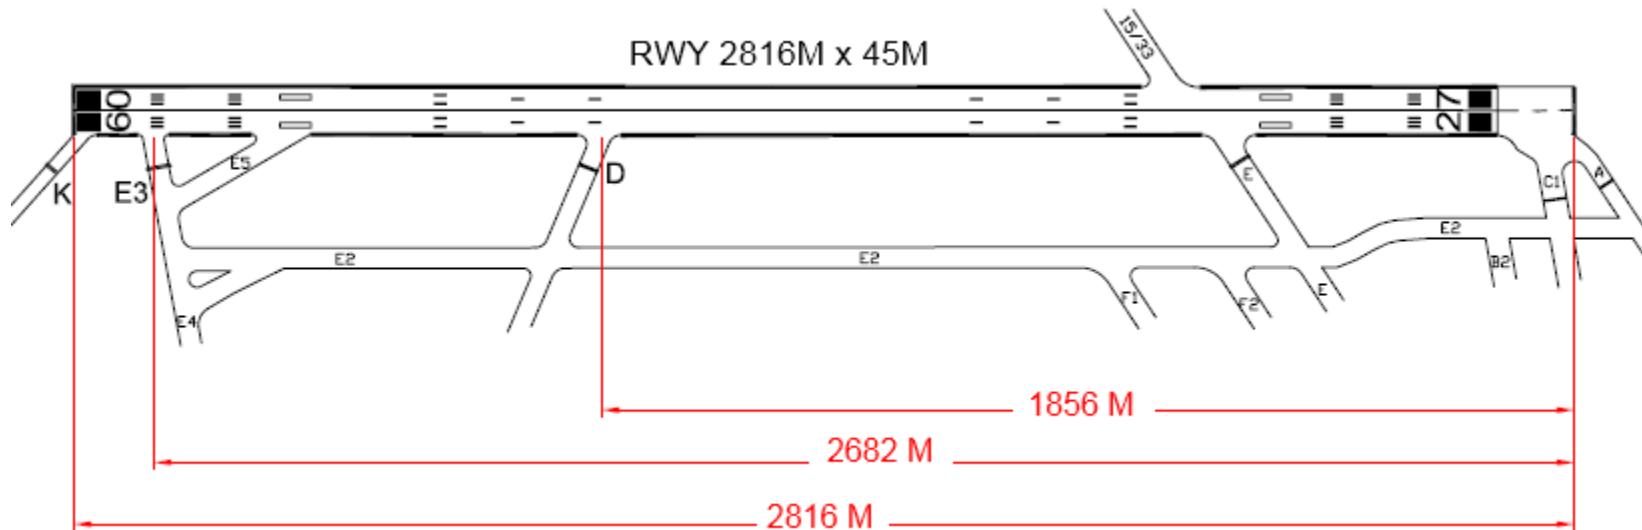

DEPARTURE RUNWAY 09

TAKE-OFF RUN AVAILABLE FROM DIFFERENT RUNWAY INTERSECTIONS

| RUNWAY 09 | | | |
|-----------|------|------|------|
| ENTRY TWY | K | E3 | D |
| TORA (M) | 2816 | 2682 | 1856 |

NOT TO SCALE