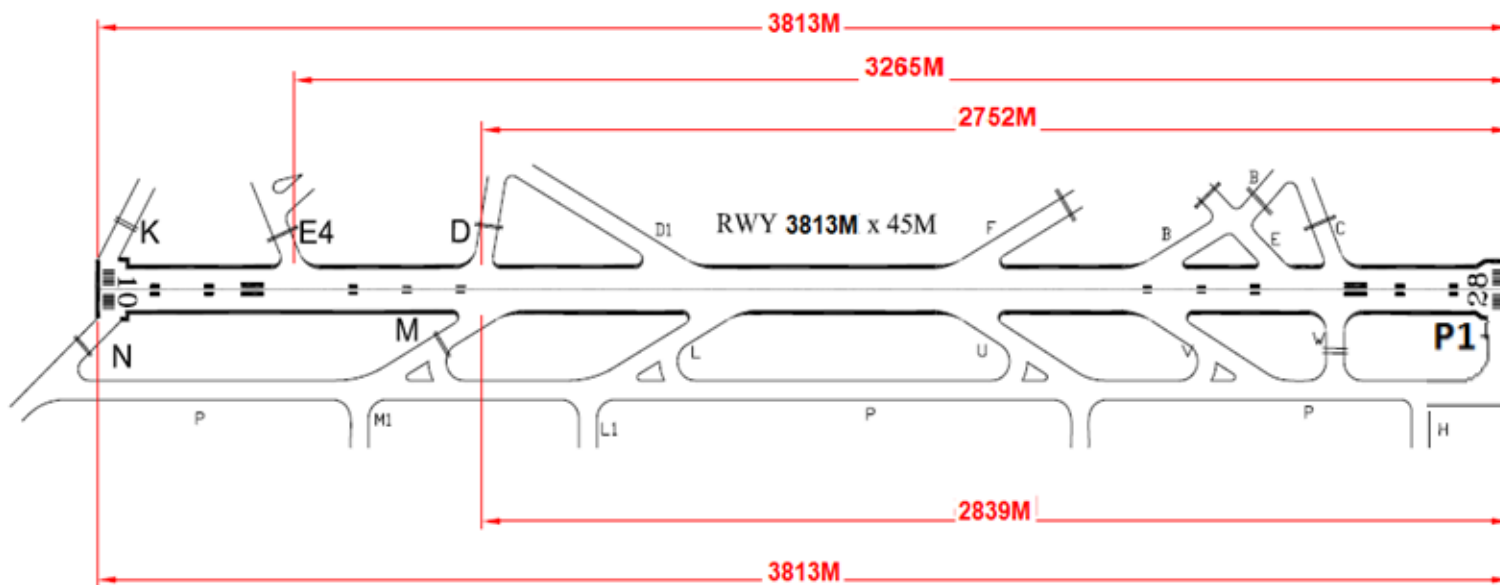

DEPARTURE RUNWAY 10

TAKE-OFF RUN AVAILABLE FROM DIFFERENT RUNWAY INTERSECTIONS

RUNWAY 10					
ENTRY TWY	N	K	E4	M	D
TORA (M)	3813	3813	3265	2839	2752

NOT TO SCALE