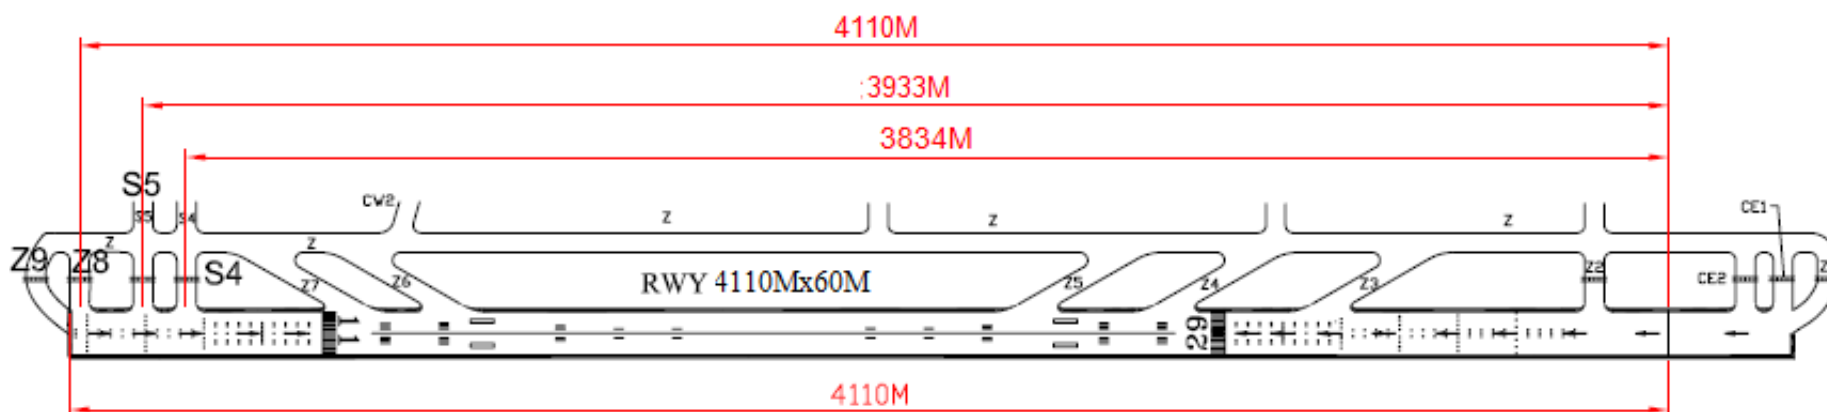

DEPARTURE RUNWAY 11

TAKE-OFF RUN AVAILABLE FROM DIFFERENT RUNWAY INTERSECTIONS

RUNWAY 11				
ENTRY TWY	Z9	Z8	S5	S4
TORA (M)	4110	4110	3933	3834

NOT TO SCALE