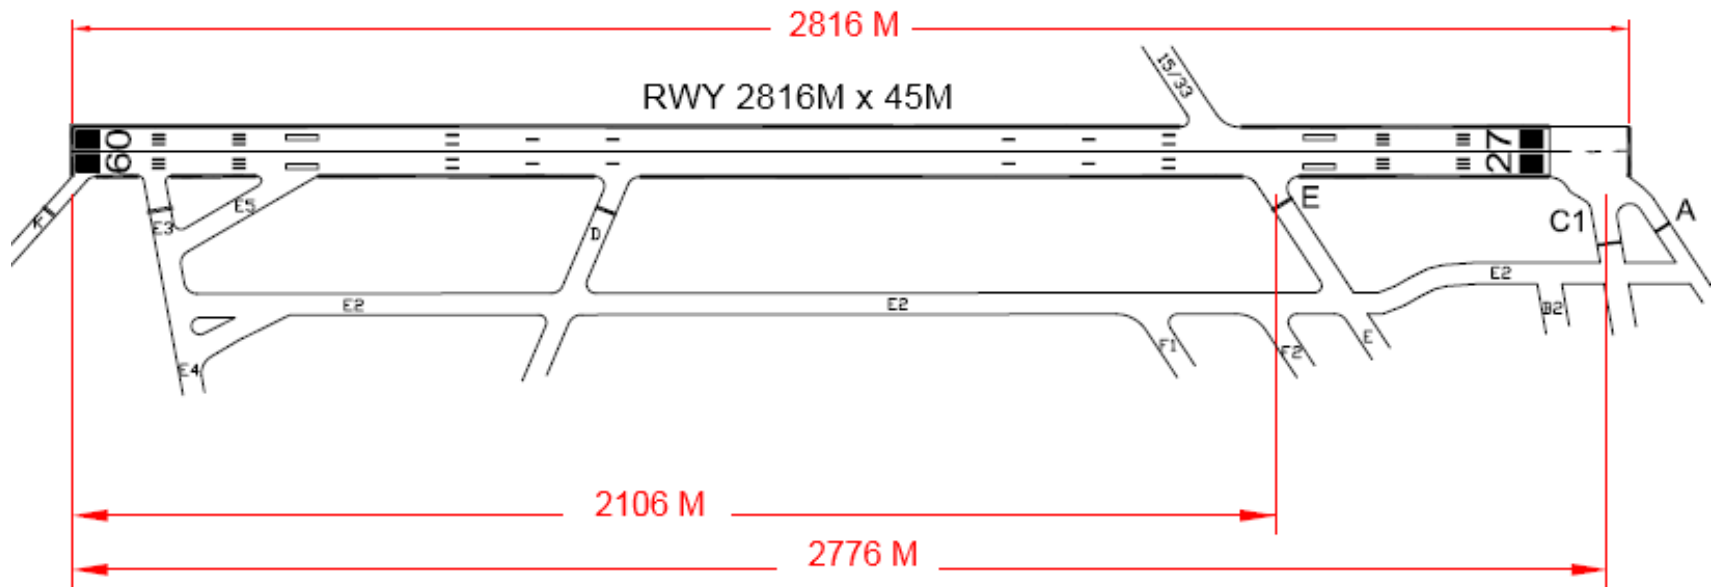

DEPARTURE RUNWAY 27

TAKE-OFF RUN AVAILABLE FROM DIFFERENT RUNWAY INTERSECTIONS

RUNWAY 27			
ENTRY TWY	A	C1	E
TORA (M)	2816	2776	2106

NOT TO SCALE