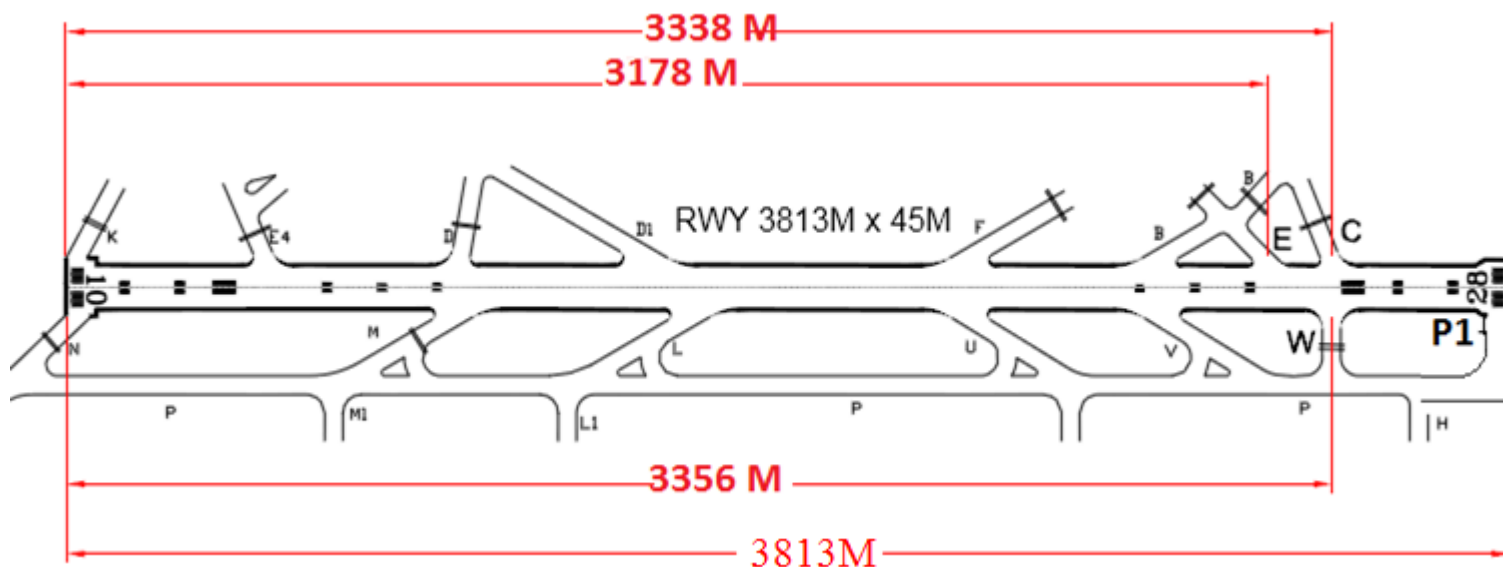

# DEPARTURE RUNWAY 28

TAKE-OFF RUN AVAILABLE FROM DIFFERENT RUNWAY INTERSECTIONS

RUNWAY 28				
ENTRY TWY	P1	W	C	E
TORA (M)	3813	3356	3338	3178

NOT TO SCALE