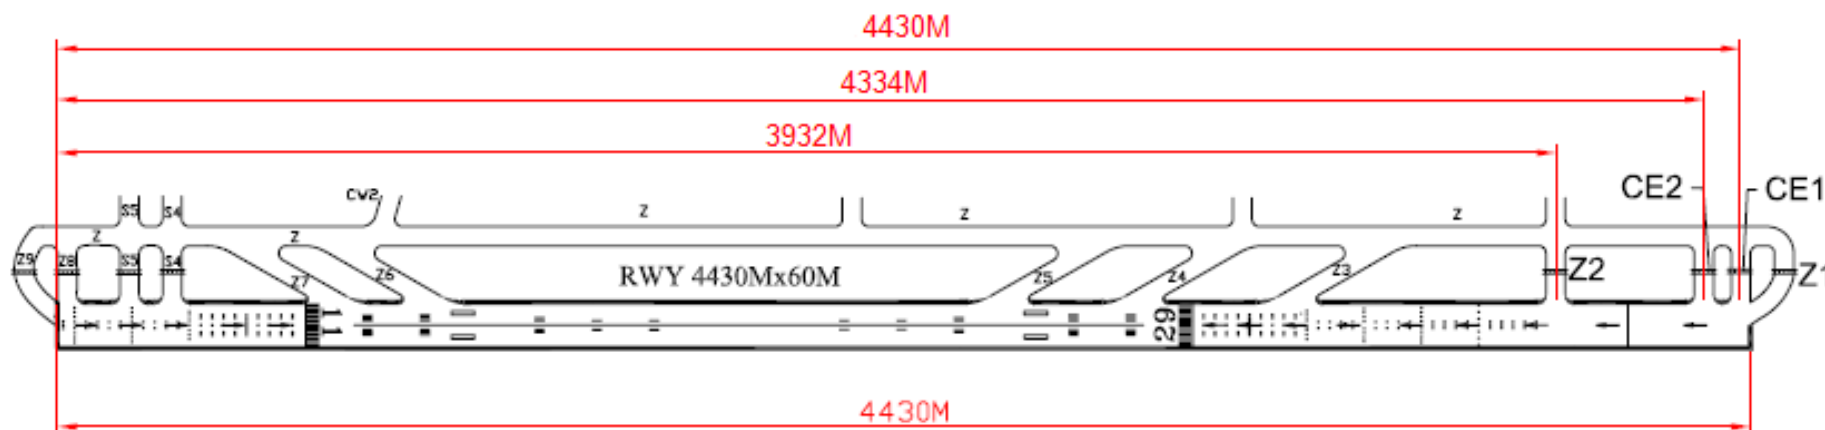

DEPARTURE RUNWAY 29

TAKE-OFF RUN AVAILABLE FROM DIFFERENT RUNWAY INTERSECTIONS

RUNWAY 29				
ENTRY TWY	Z1	CE1	CE2	Z2
TORA (M)	4430	4430	4334	3932

NOT TO SCALE