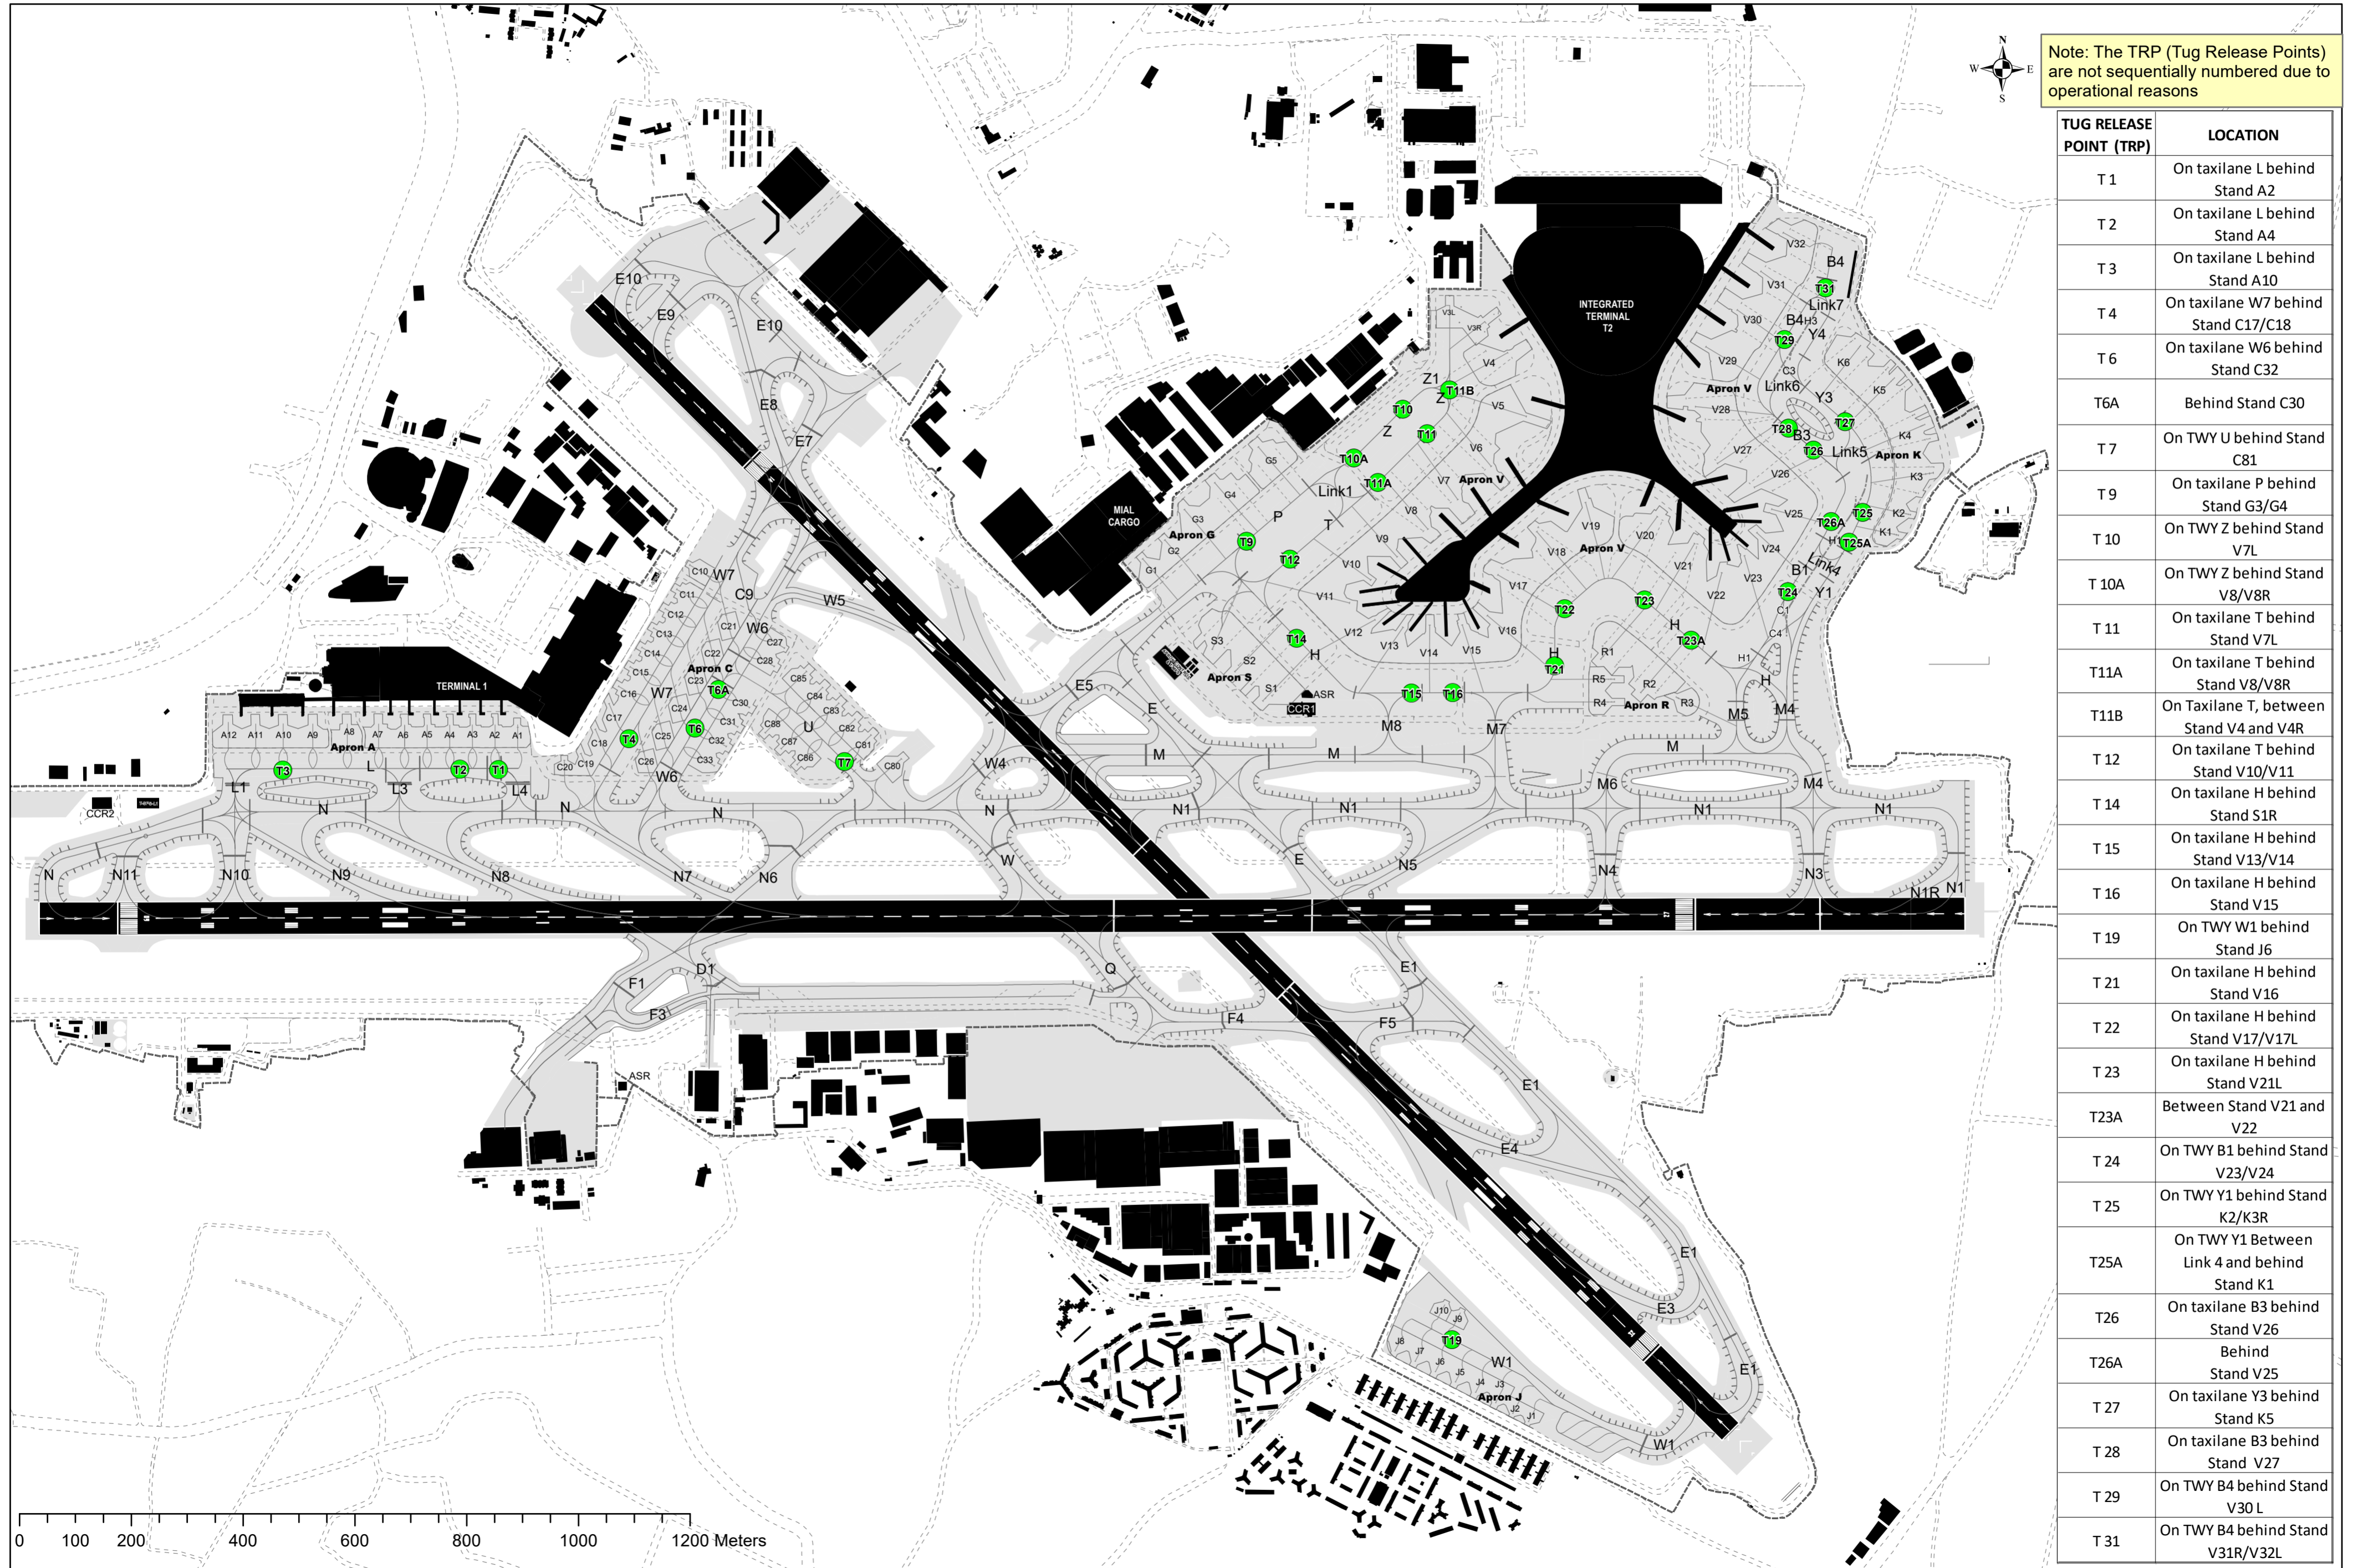

# AERODROME - TUG RELEASE POINTS CHART

## MUMBAI, INDIA CHHATRAPATI SHIVAJI MAHARAJ INTL AIRPORT

Note: The TRP (Tug Release Points) are not sequentially numbered due to operational reasons

TUG RELEASE POINT (TRP)	LOCATION
T 1	On taxiway L behind Stand A2
T 2	On taxiway L behind Stand A4
T 3	On taxiway L behind Stand A10
T 4	On taxiway W7 behind Stand C17/C18
T 6	On taxiway W6 behind Stand C32
T6A	Behind Stand C30
T 7	On TWY U behind Stand C81
T 9	On taxiway P behind Stand G3/G4
T 10	On TWY Z behind Stand V7L
T 10A	On TWY Z behind Stand V8/V8R
T 11	On taxiway T behind Stand V7L
T11A	On taxiway T behind Stand V8/V8R
T11B	On Taxiway T, behind Stand V4 and V4R
T 12	On taxiway T behind Stand V10/V11
T 14	On taxiway H behind Stand S1R
T 15	On taxiway H behind Stand V13/V14
T 16	On taxiway H behind Stand V15
T 19	On TWY W1 behind Stand J6
T 21	On taxiway H behind Stand V16
T 22	On taxiway H behind Stand V17/V17L
T 23	On taxiway H behind Stand V21L
T23A	Between Stand V21 and V22
T 24	On TWY B1 behind Stand V23/V24
T 25	On TWY Y1 behind Stand K2/K3R
T25A	On TWY Y1 behind Link 4 and behind Stand K1
T26	On taxiway B3 behind Stand V26
T26A	Behind Stand V25
T 27	On taxiway Y3 behind Stand K5
T 28	On taxiway B3 behind Stand V27
T 29	On TWY B4 behind Stand V30 L
T 31	On TWY B4 behind Stand V31R/V32L