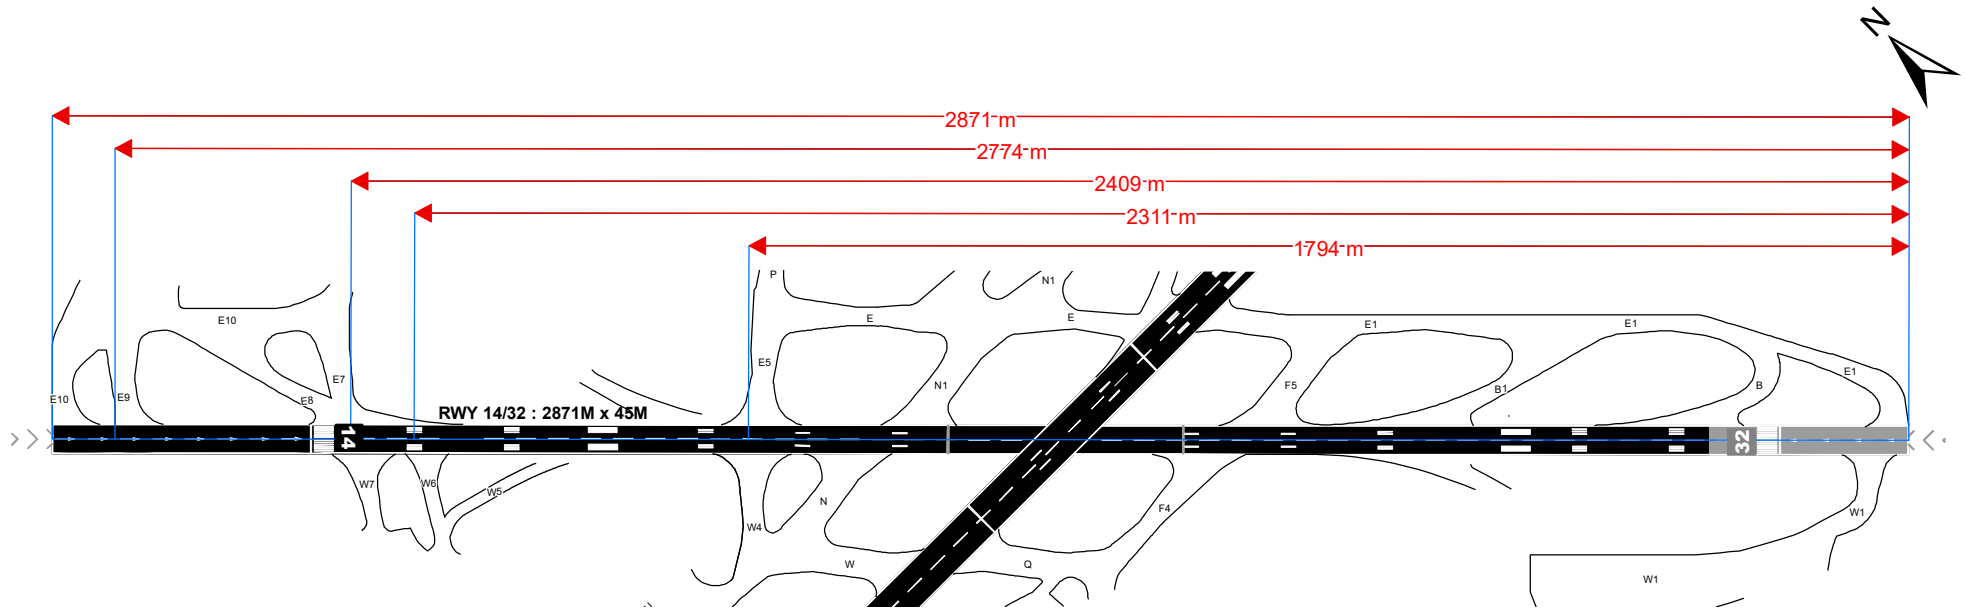

DEPARTURE RUNWAY 14

TAKE-OFF RUN AVAILABLE FROM DIFFERENT ENTRY TAXIWAYS

RUNWAY 14					
ENTRY TWY	E10	E9	W7	W6	W4
TORA (M)	2871	2774	2409	2311	1794

Coordinate System : WGS 1984 UTM Zone 43 N