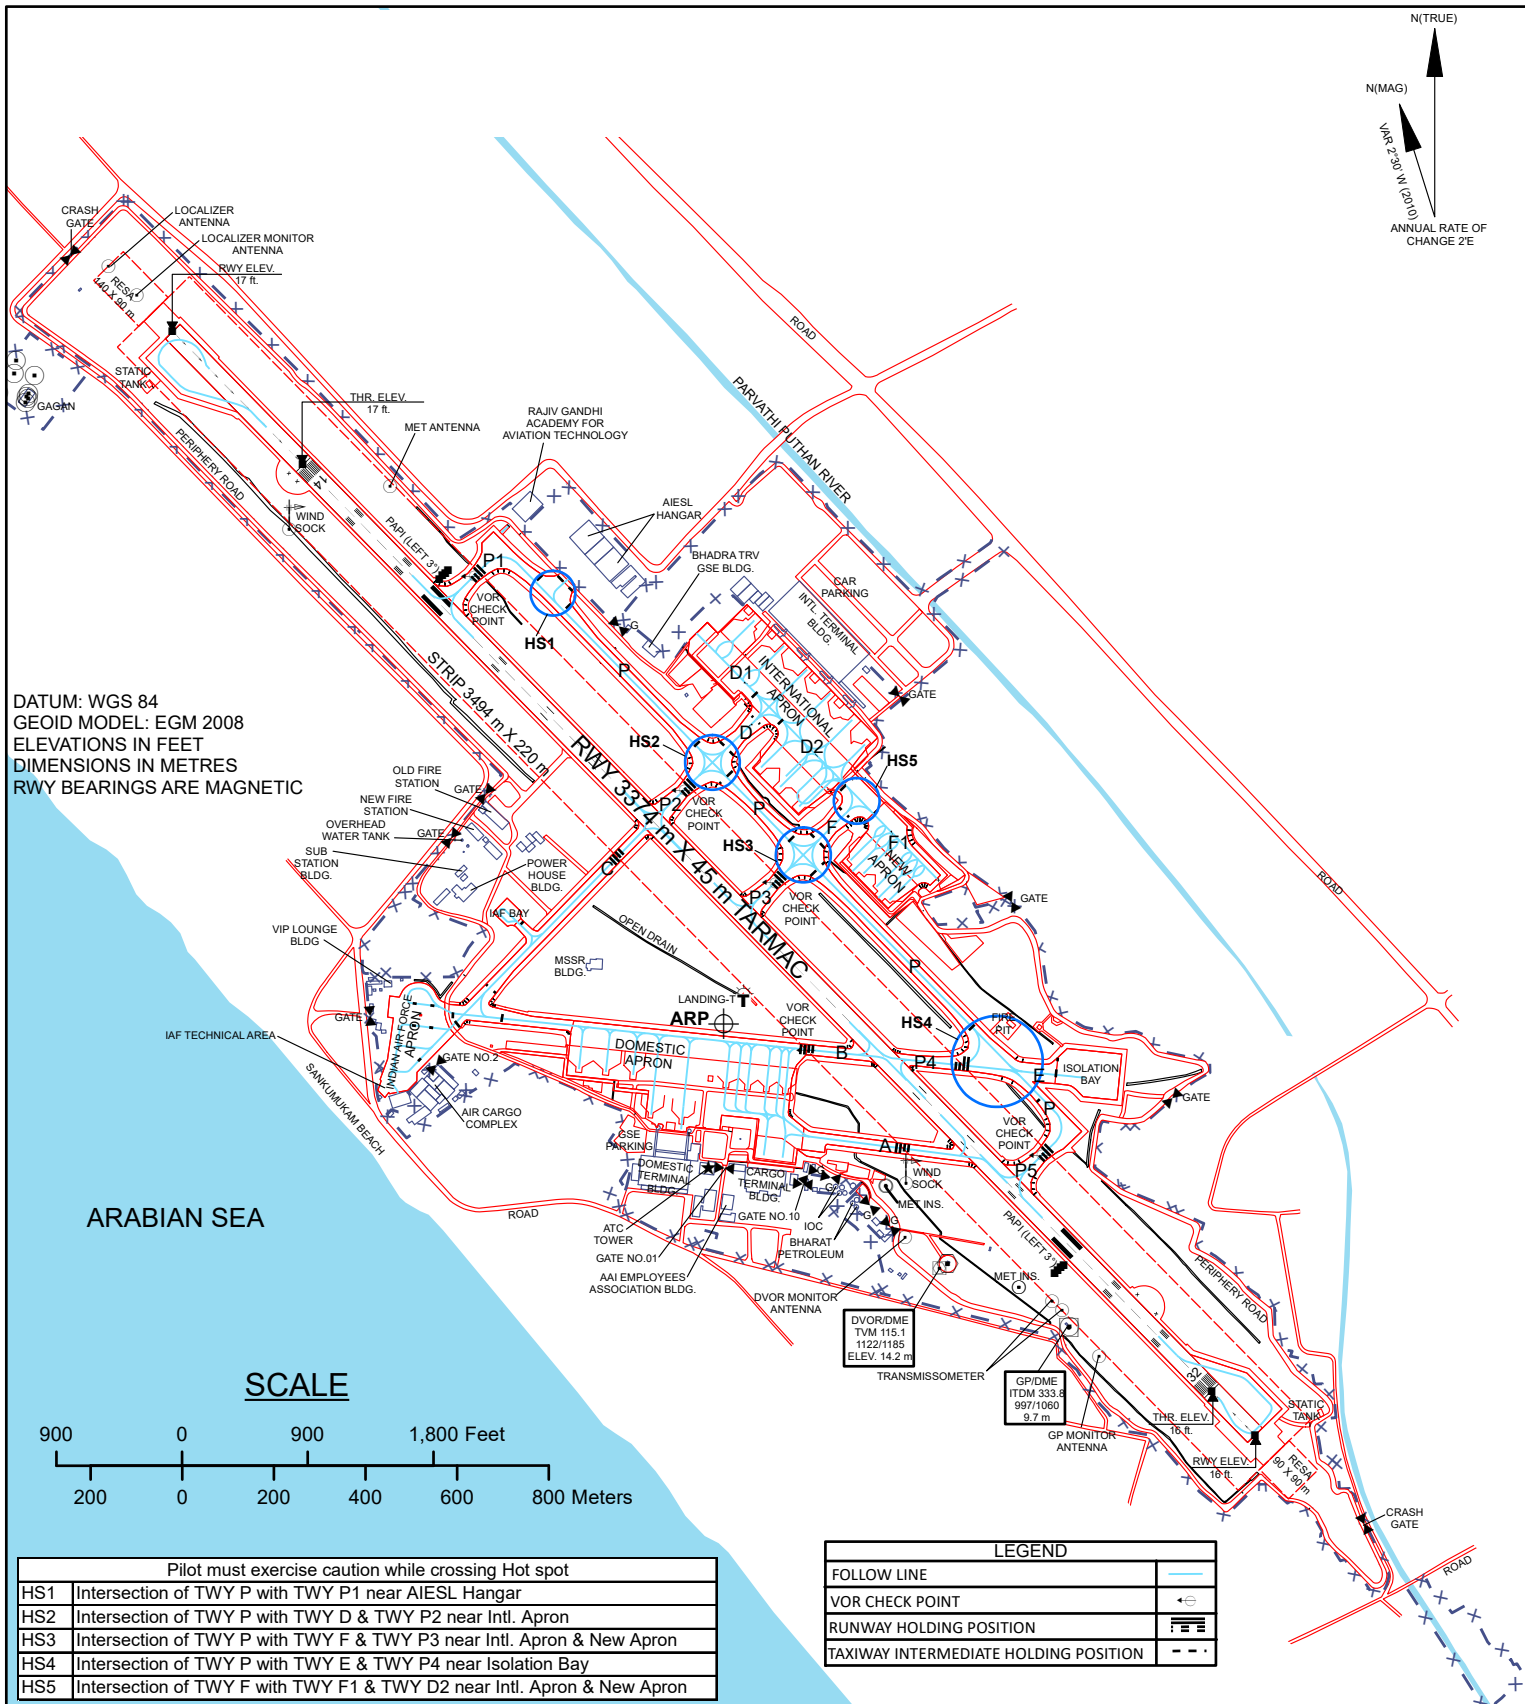

AERODROME HOTSPOT CHART

TWR 118.1
SMC 121.9

THIRUVANANTHAPURAM, INDIA THIRUVANANTHAPURAM. AIRPORT

MARKING AIDS RUNWAY 14/32

NOTE:
1. AERONAUTICAL GROUND LIGHTS ARE NOT SHOWN IN THIS CHART.