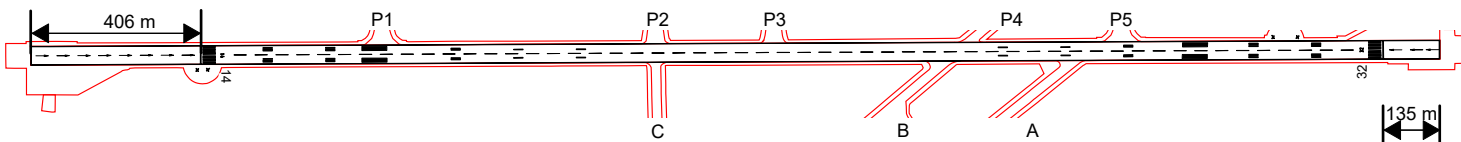

AERODROME HOTSPOT CHART

TWR 118.1
SMC 121.9

THIRUVANANTHAPURAM, INDIA THIRUVANANTHAPURAM. AIRPORT

MARKING AIDS RUNWAY 14/32

NOTE:
1. AERONAUTICAL GROUND LIGHTS ARE NOT SHOWN IN THIS CHART.