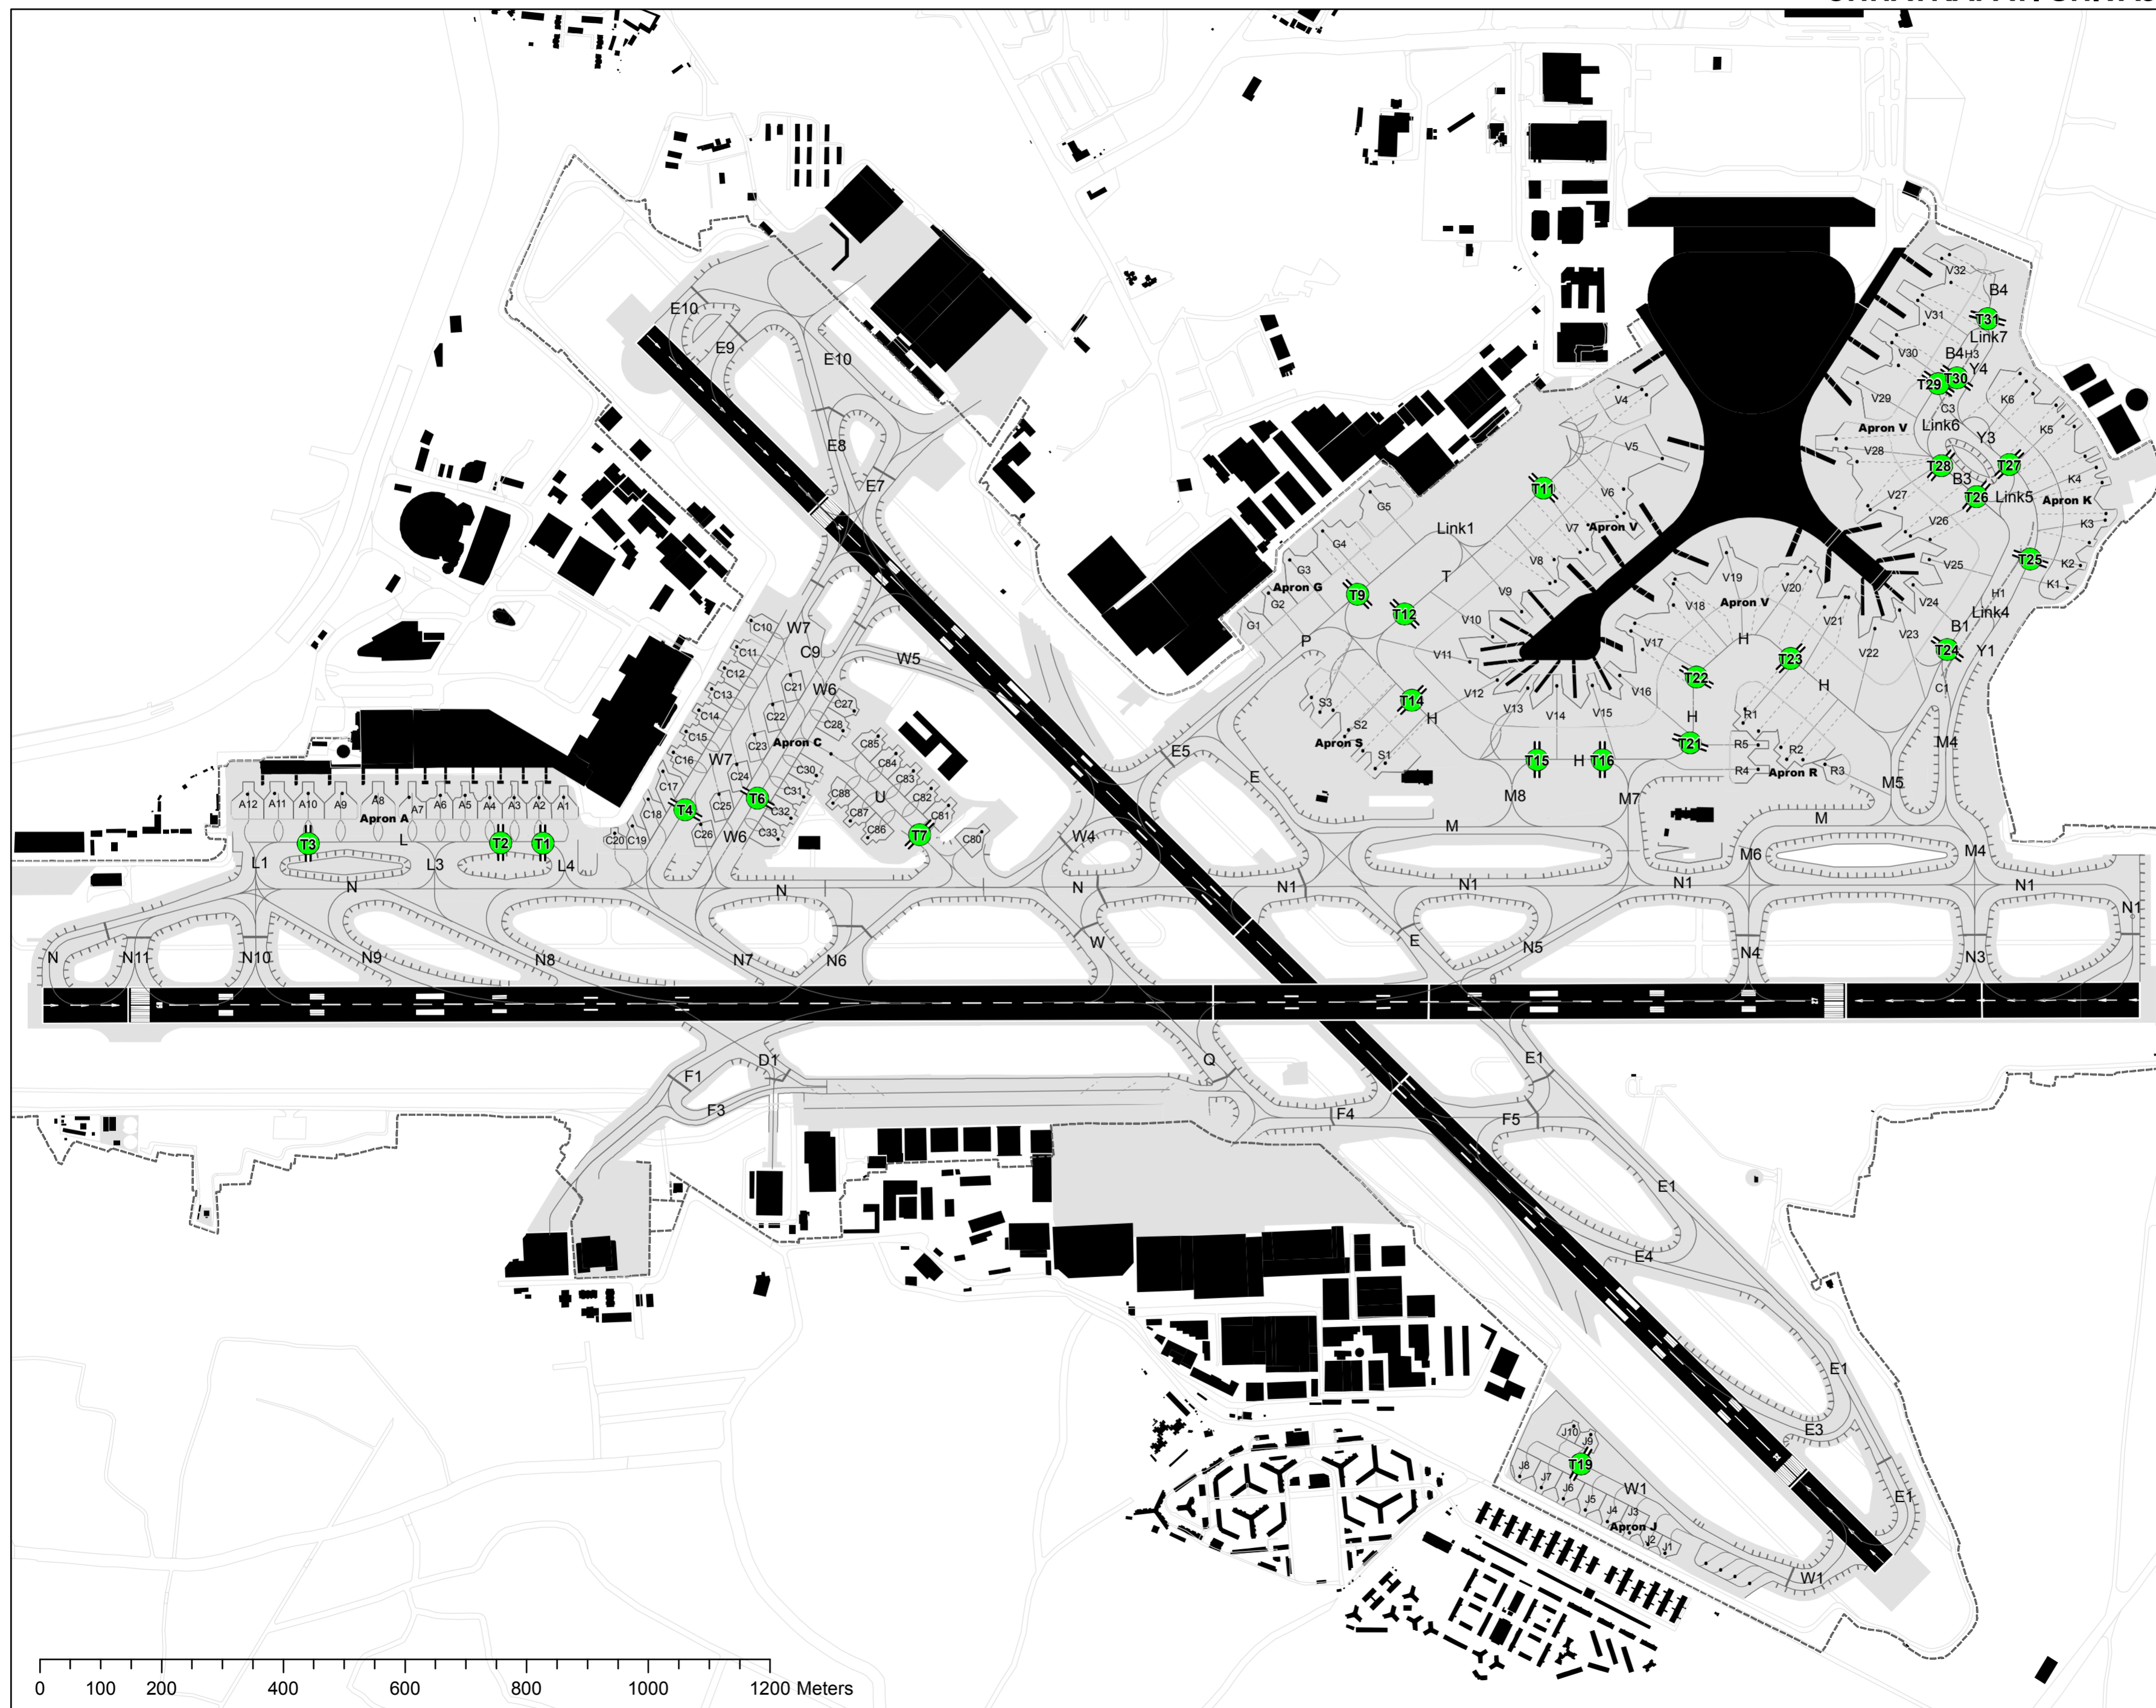

AERODROME - TUG RELEASE POINTS CHART

MUMBAI, INDIA CHHATRAPATI SHIVAJI MAHARAJ INTL AIRPORT

Note: The TRP (Tug Release Points) are not sequentially numbered due to operational reasons

TUG RELEASE POINT (TRP)	LOCATION
T 1	On taxiway L behind Stand A2
T 2	On taxiway L behind Stand A4
T 3	On taxiway L behind Stand A10
T 4	On taxiway W7 behind Stand C17/C18
T 6	On taxiway W6 behind Stand C32
T 7	On TWY U behind Stand C81
T 9	On taxiway P behind Stand G3/G4
T 11	On taxiway T behind Stand V7
T 12	On taxiway T behind Stand V10/V11
T 14	On taxiway H behind Stand S1R
T 15	On taxiway H behind Stand V13/V14
T 16	On taxiway H behind Stand V15
T 19	On TWY W1 behind Stand L6
T 21	On taxiway H behind Stand V16
T 22	On taxiway H behind Stand V17/V17L
T 23	On taxiway H behind Stand V21L
T 24	On TWY B1 behind Stand V23/V24
T 25	On TWY Y1 behind Stand K1/K2
T 26	On taxiway B3 behind Stand V26
T 27	On taxiway Y3 behind Stand K5
T 28	On taxiway B3 behind Stand V27
T 29	On TWY B4 behind Stand V30 L
T 30	On taxiway H3 behind Stand V30
T 31	On TWY B4 behind Stand V31R/V32L