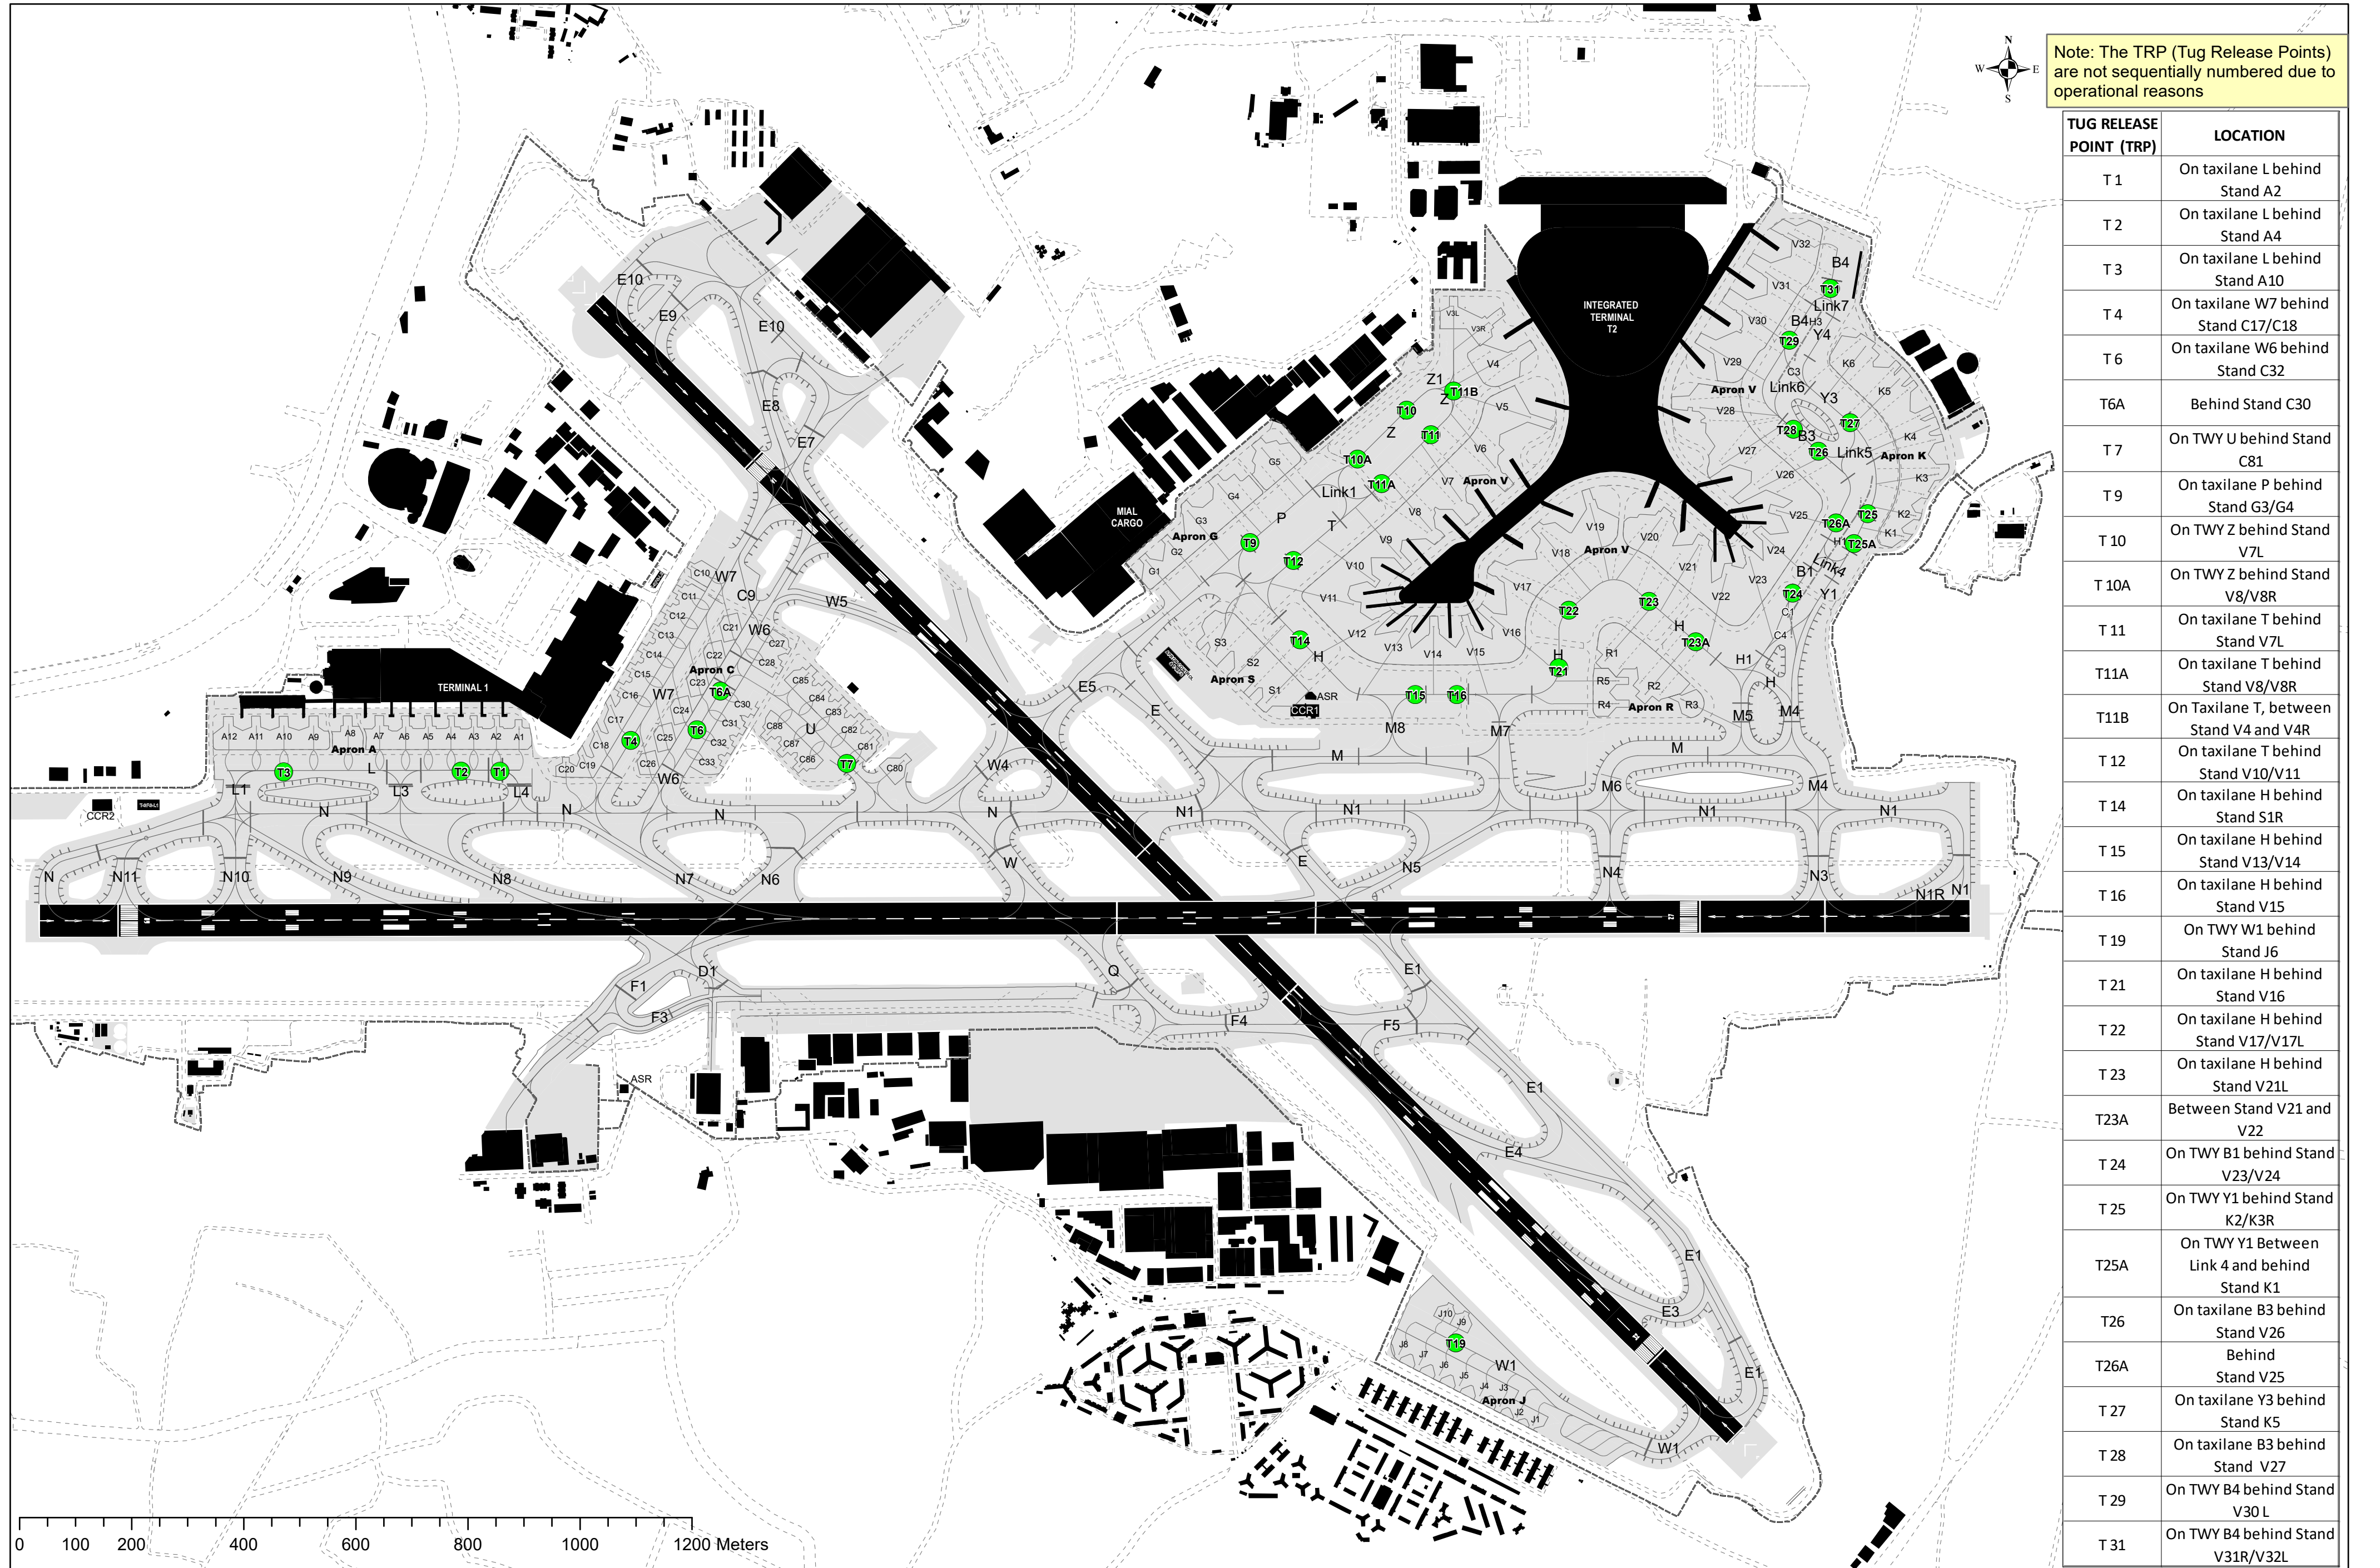

# AERODROME - TUG RELEASE POINTS CHART

## MUMBAI, INDIA CHHATRAPATI SHIVAJI MAHARAJ INTL AIRPORT

Note: The TRP (Tug Release Points) are not sequentially numbered due to operational reasons

TUG RELEASE POINT (TRP)	LOCATION
T 1	On taxiway L behind Stand A2
T 2	On taxiway L behind Stand A4
T 3	On taxiway L behind Stand A10
T 4	On taxiway W7 behind Stand C17/C18
T 6	On taxiway W6 behind Stand C32
T6A	Behind Stand C30
T 7	On TWY U behind Stand C81
T 9	On taxiway P behind Stand G3/G4
T 10	On TWY Z behind Stand V7L
T 10A	On TWY Z behind Stand V8/V8R
T 11	On taxiway T behind Stand V7L
T11A	On taxiway T behind Stand V8/V8R
T11B	On Taxiway T, behind Stand V4 and V4R
T 12	On taxiway T behind Stand V10/V11
T 14	On taxiway H behind Stand S1R
T 15	On taxiway H behind Stand V13/V14
T 16	On taxiway H behind Stand V15
T 19	On TWY W1 behind Stand J6
T 21	On taxiway H behind Stand V16
T 22	On taxiway H behind Stand V17/V17L
T 23	On taxiway H behind Stand V21L
T23A	Between Stand V21 and V22
T 24	On TWY B1 behind Stand V23/V24
T 25	On TWY Y1 behind Stand K2/K3R
T25A	On TWY Y1 behind Link 4 and behind Stand K1
T26	On taxiway B3 behind Stand V26
T26A	Behind Stand V25
T 27	On taxiway Y3 behind Stand K5
T 28	On taxiway B3 behind Stand V27
T 29	On TWY B4 behind Stand V30 L
T 31	On TWY B4 behind Stand V31R/V32L