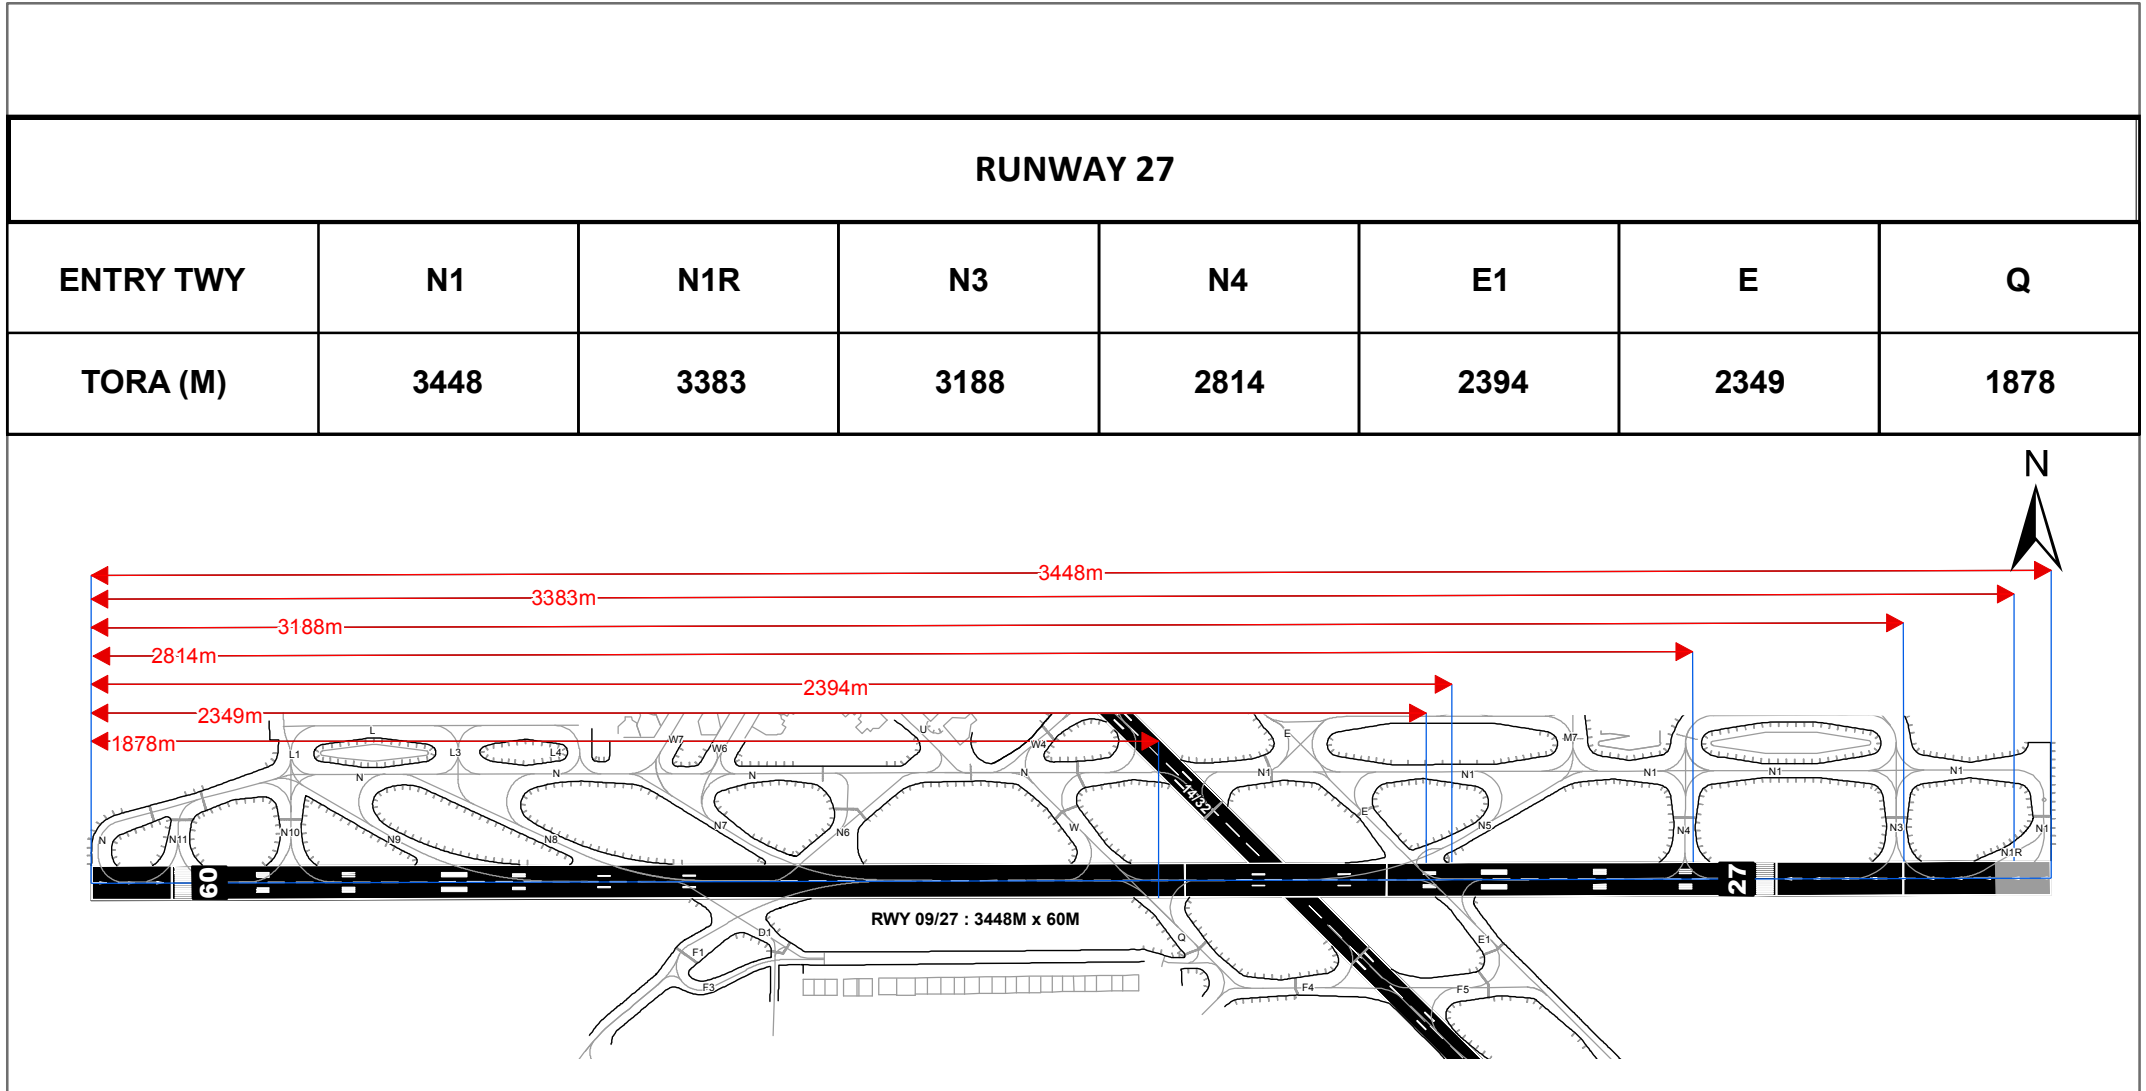

# DEPARTURE RUNWAY 27

## TAKE-OFF RUN AVAILABLE FROM DIFFERENT ENTRY TAXIWAYS

Coordinate System : WGS 1984 UTM Zone 43 N