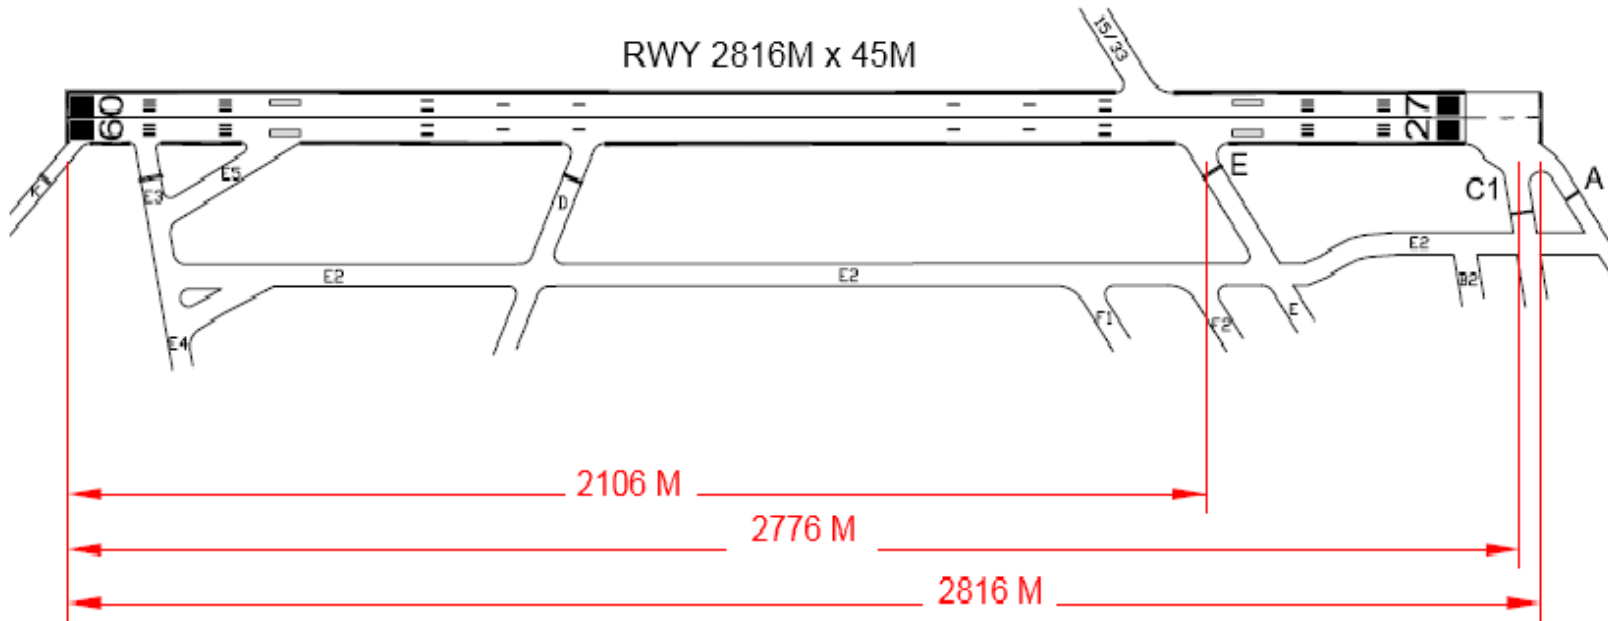

ARRIVAL RUNWAY 09

LOCATION OF DIFFERENT EXIT TAXIWAYS FROM THRESHOLD

RUNWAY 09			
EXIT TWY	E	C1	A
DISTANCE FROM THR. (M)	2106	2776	2816

NOT TO SCALE