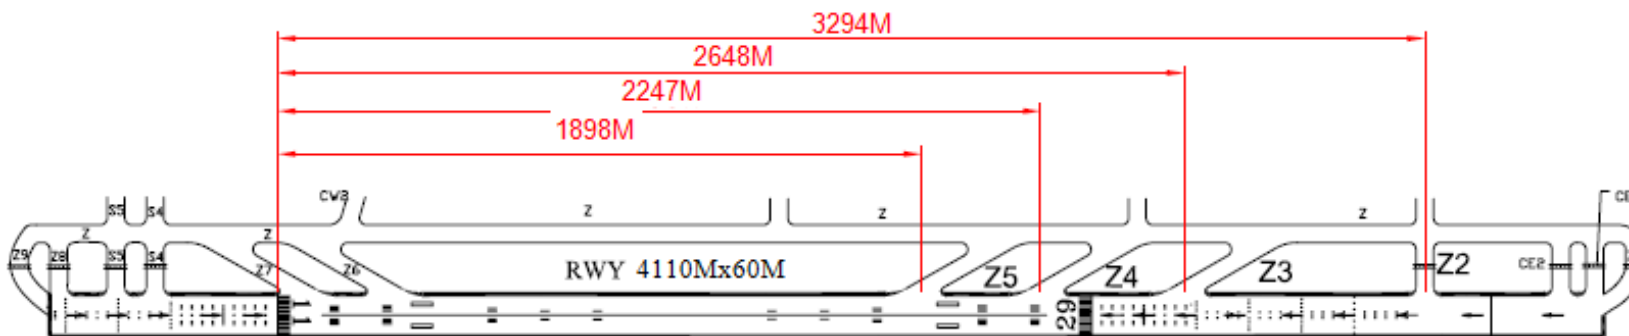

ARRIVAL RUNWAY 11

LOCATION OF DIFFERENT EXIT TAXIWAYS FROM THRESHOLD

RUNWAY 11				
EXIT TWY	Z5 RET	Z4 RET	Z3 RET	Z2
DISTANCE FROM THR. (M)	1898	2247	2648	3294

RET- RAPID EXIT TAXIWAY

NOT TO SCALE