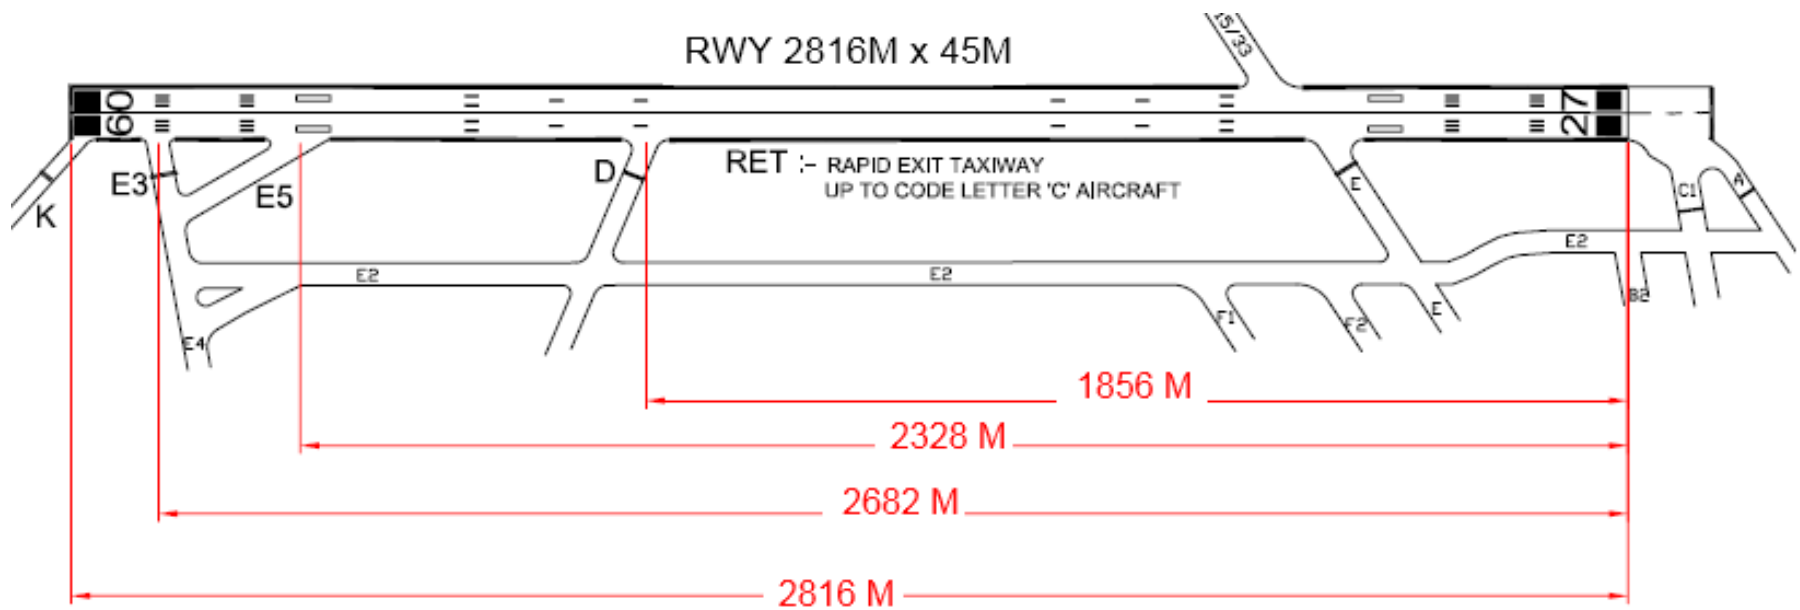

ARRIVAL RUNWAY 27

LOCATION OF DIFFERENT EXIT TAXIWAYS FROM THRESHOLD

RUNWAY 27				
EXIT TWY	D	E5 RET	E3	K
DISTANCE FROM THR. (M)	1856	2328	2682	2816

NOT TO SCALE