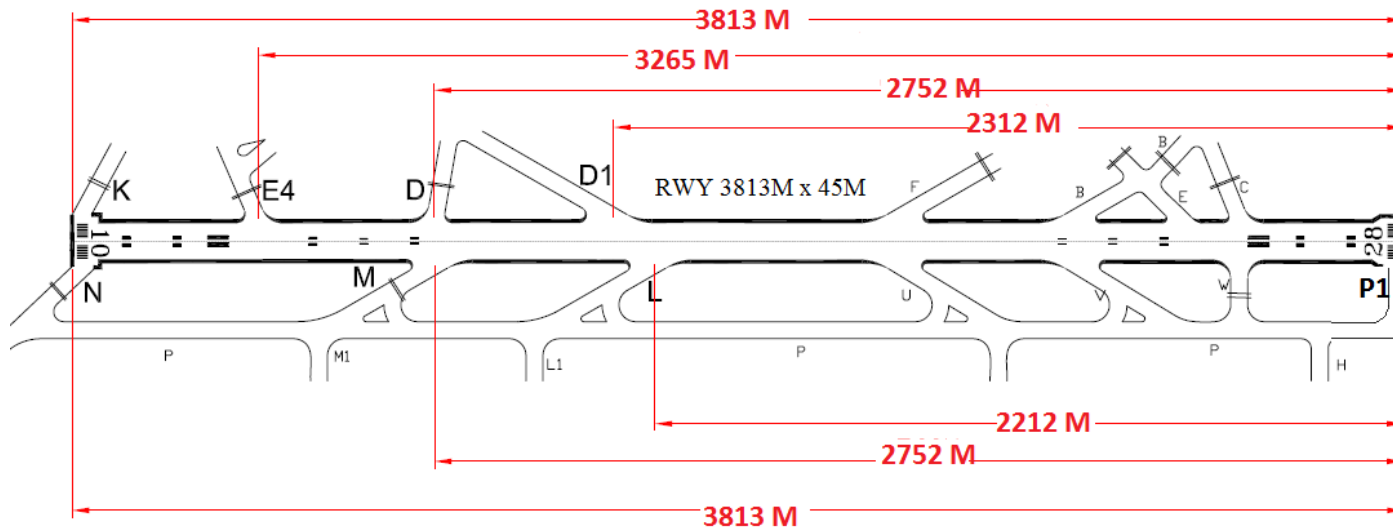

# ARRIVAL RUNWAY 28

LOCATION OF DIFFERENT EXIT TAXIWAYS FROM THRESHOLD

RUNWAY 28							
EXIT TWY	L	D1 RET	M	D	E4	K	N
DISTANCE FROM THR. (M)	2212	2312	2839	2752	3265	3813	3813

RET- RAPID EXIT TAXIWAY UP TO CODE LETTER 'C' AIRCRAFT

NOT TO SCALE