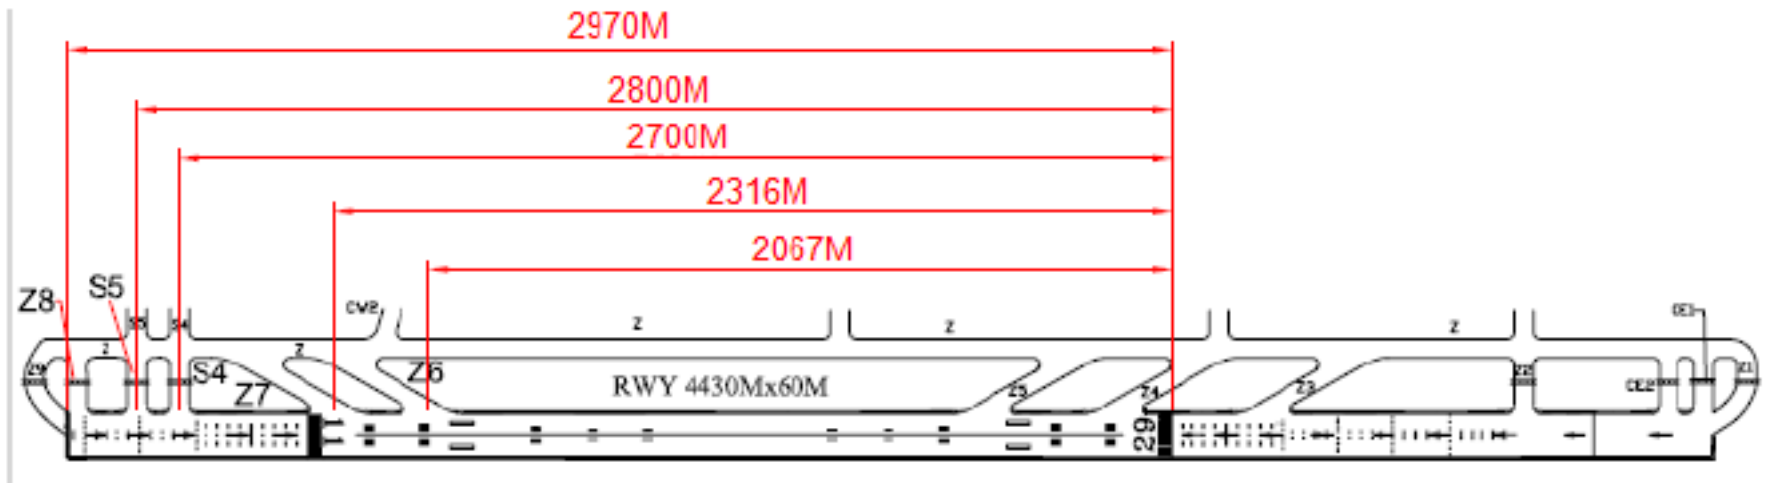

# ARRIVAL RUNWAY 29

LOCATION OF DIFFERENT EXIT TAXIWAYS FROM THRESHOLD

RUNWAY 29					
EXIT TWY	Z6 RET	Z7 RET	S4	S5	Z8
DISTANCE FROM THR. (M)	2067	2316	2700	2800	2970

RET: RAPID EXIT TAXIWAY

NOT TO SCALE