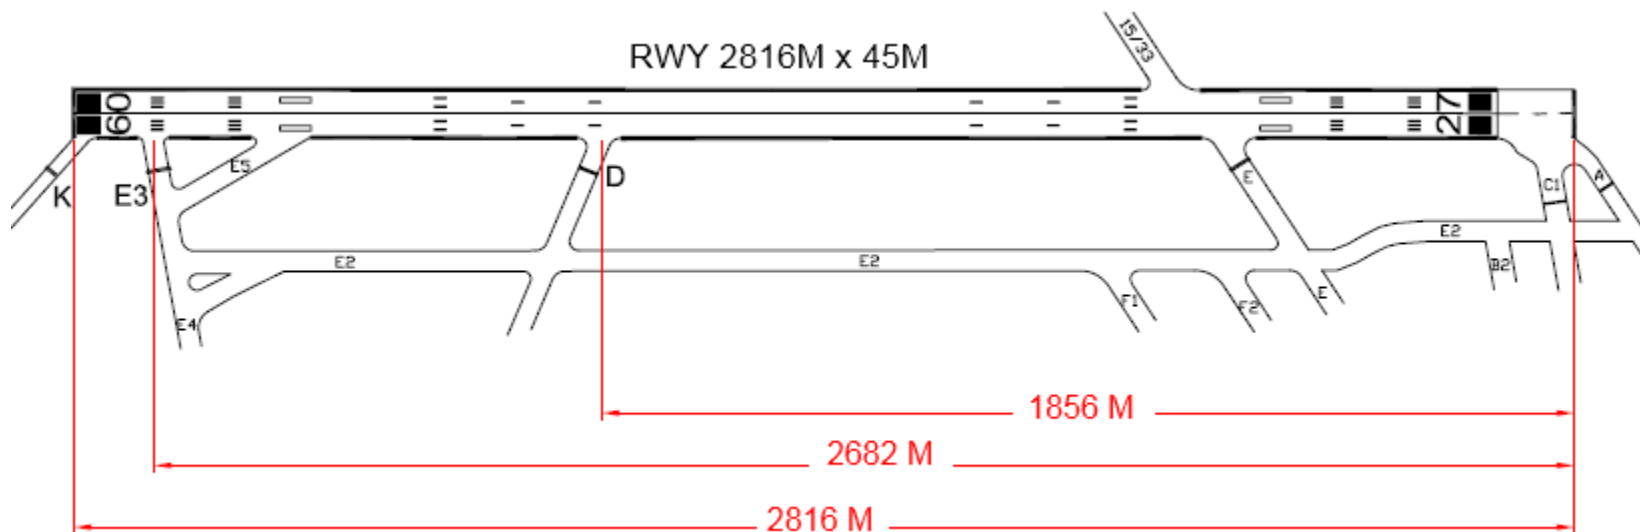

# DEPARTURE RUNWAY 09

TAKE-OFF RUN AVAILABLE FROM DIFFERENT RUNWAY INTERSECTIONS

| RUNWAY 09 |      |      |      |
|-----------|------|------|------|
| ENTRY TWY | K    | E3   | D    |
| TORA (M)  | 2816 | 2682 | 1856 |

NOT TO SCALE