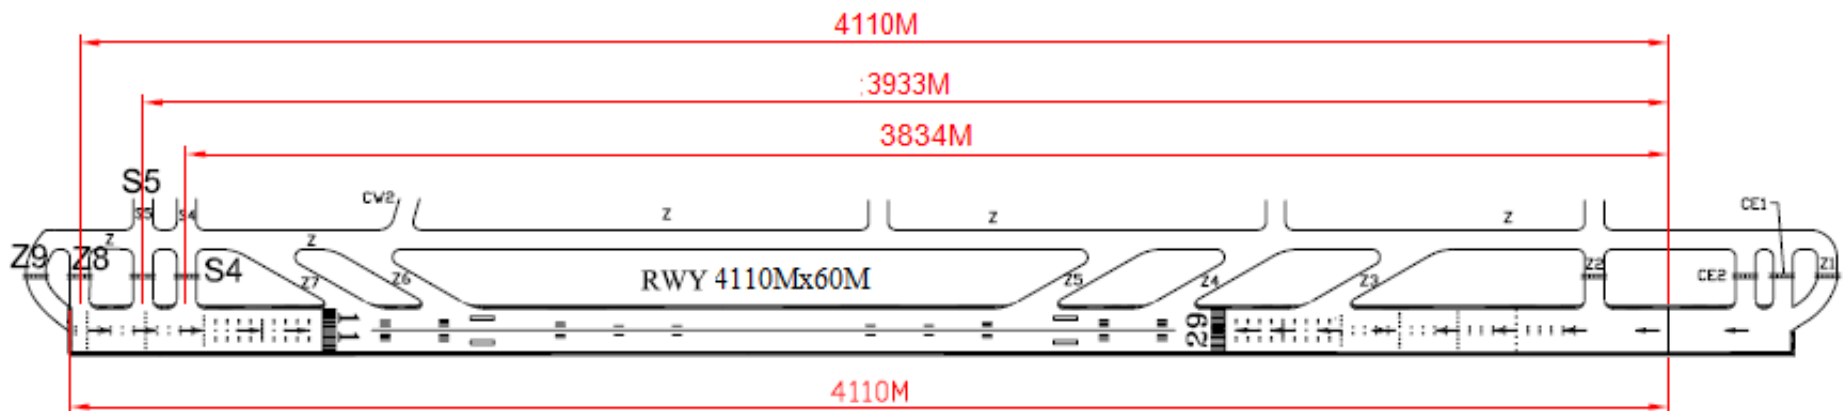

DEPARTURE RUNWAY 11

TAKE-OFF RUN AVAILABLE FROM DIFFERENT RUNWAY INTERSECTIONS

RUNWAY 11				
ENTRY TWY	Z9	Z8	S5	S4
TORA (M)	4110	4110	3933	3834

NOT TO SCALE