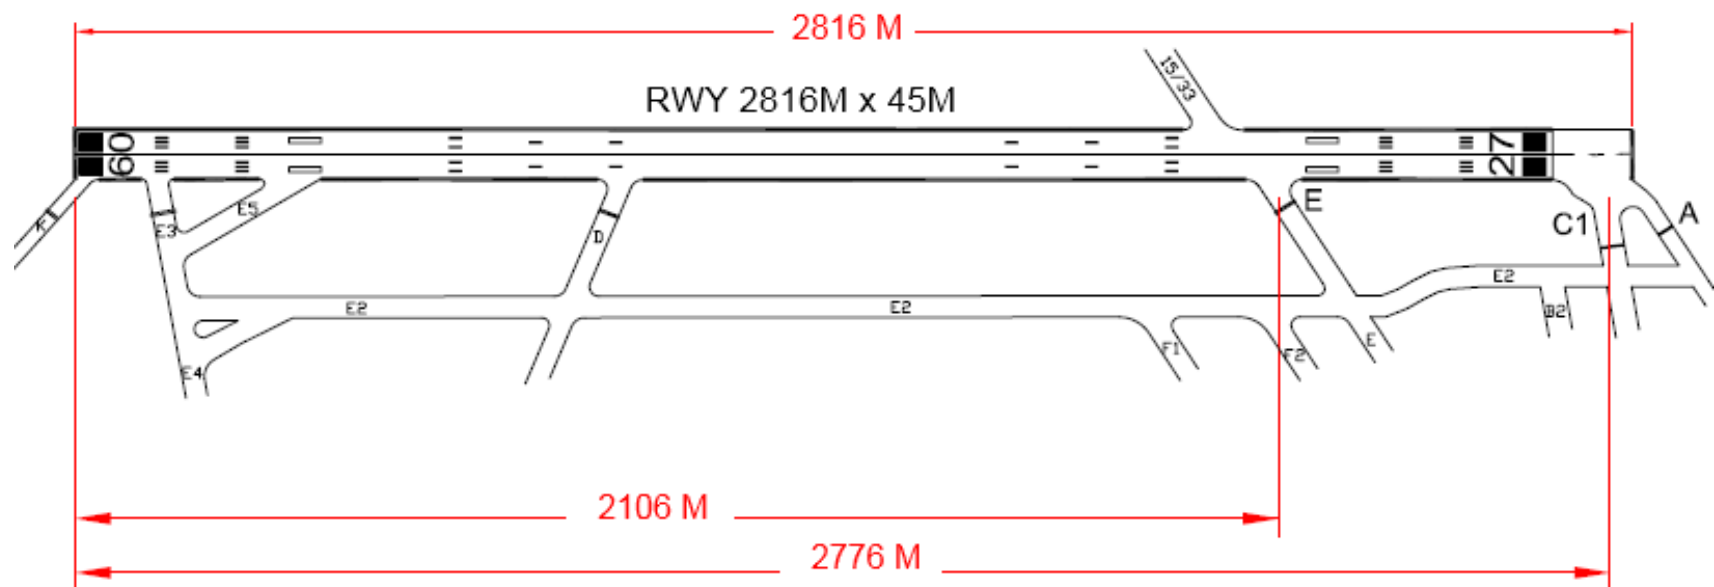

DEPARTURE RUNWAY 27

TAKE-OFF RUN AVAILABLE FROM DIFFERENT RUNWAY INTERSECTIONS

RUNWAY 27			
ENTRY TWY	A	C1	E
TORA (M)	2816	2776	2106

NOT TO SCALE