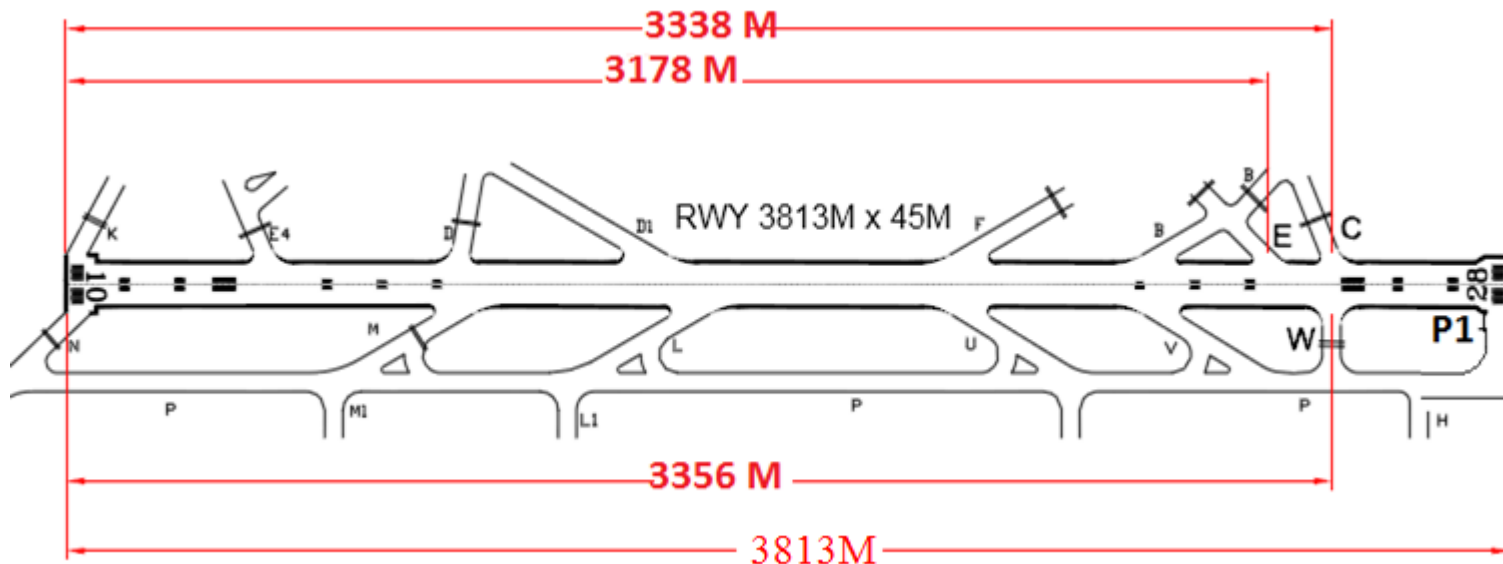

DEPARTURE RUNWAY 28

TAKE-OFF RUN AVAILABLE FROM DIFFERENT RUNWAY INTERSECTIONS

RUNWAY 28				
ENTRY TWY	P1	W	C	E
TORA (M)	3813	3356	3338	3178

NOT TO SCALE