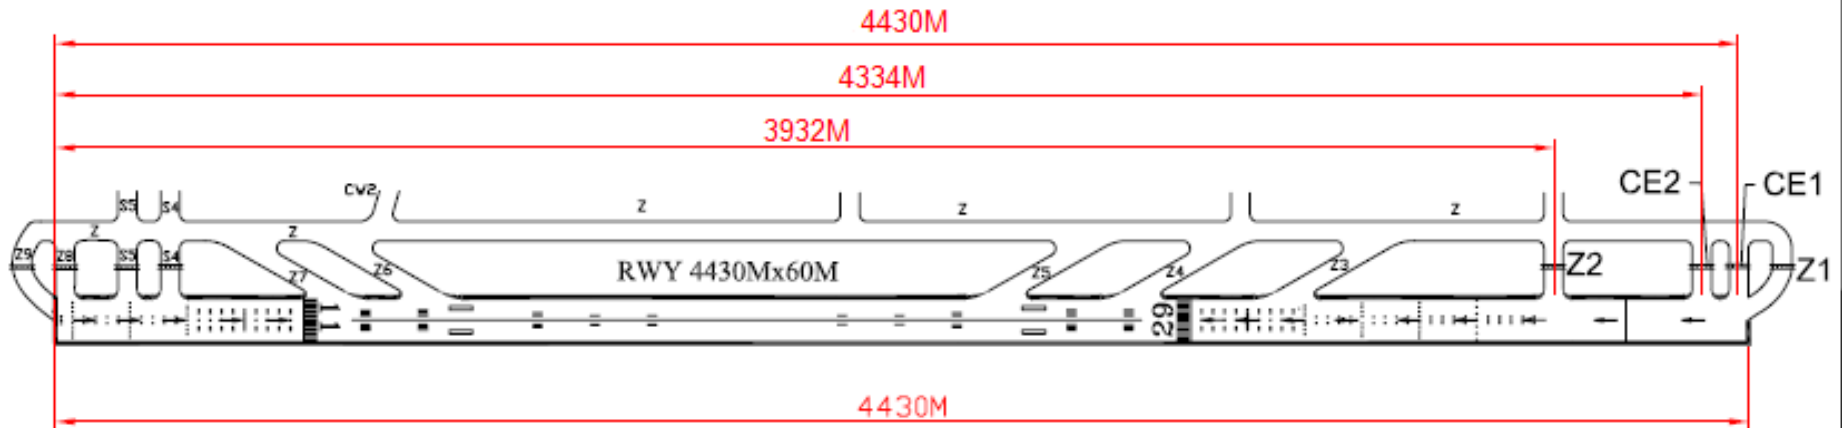

DEPARTURE RUNWAY 29

TAKE-OFF RUN AVAILABLE FROM DIFFERENT RUNWAY INTERSECTIONS

RUNWAY 29				
ENTRY TWY	Z1	CE1	CE2	Z2
TORA (M)	4430	4430	4334	3932

NOT TO SCALE