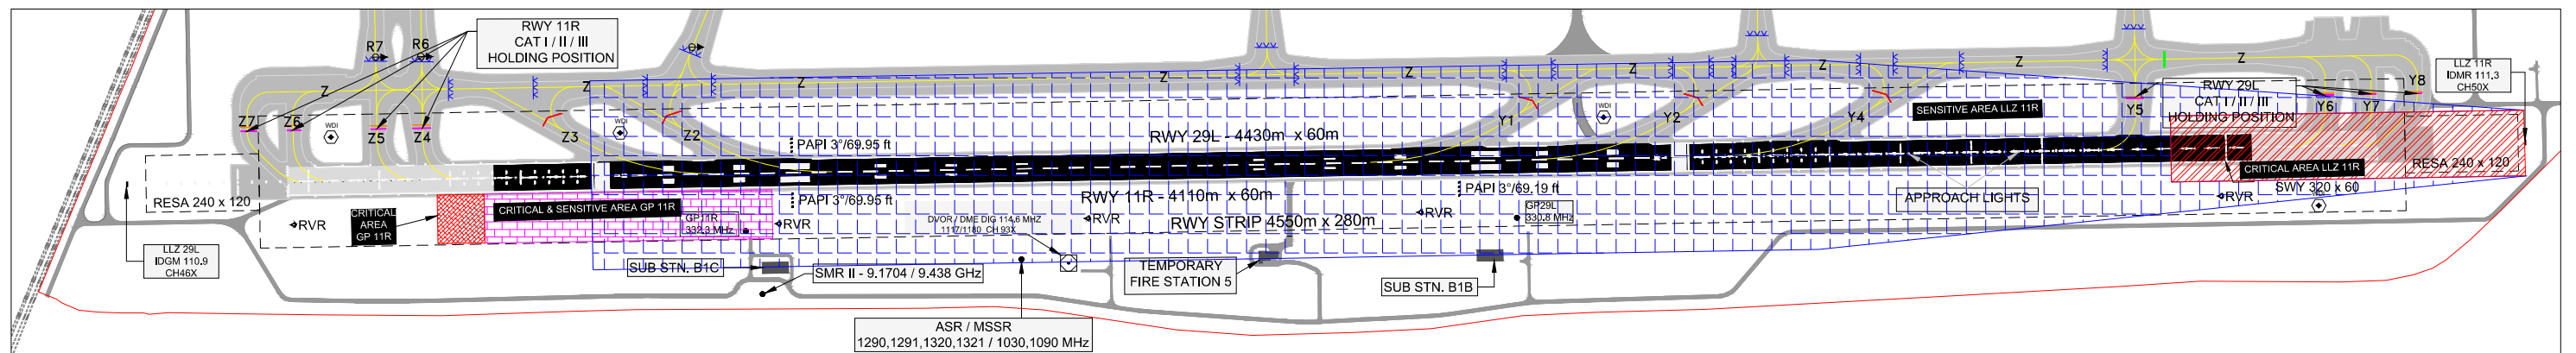

RUNWAY 11R ILS CAT III CRITICAL AND SENSITIVE AREAS

LEGEND	
CRITICAL AREA GP 11R	
CRITICAL AND SENSITIVE AREA GP 11R	
CRITICAL AREA LLZ 11R	
SENSITIVE AREA LLZ 11R	

LLZ - LOCALIZER
GP - GLIDEPATH

CHART UPDATED ON 23JUN2022

PRODUCING ORGANIZATION : DELHI INTERNATIONAL AIRPORT LIMITED
DIAL-AIRSIDE-PLANNING@gmrgroup.in