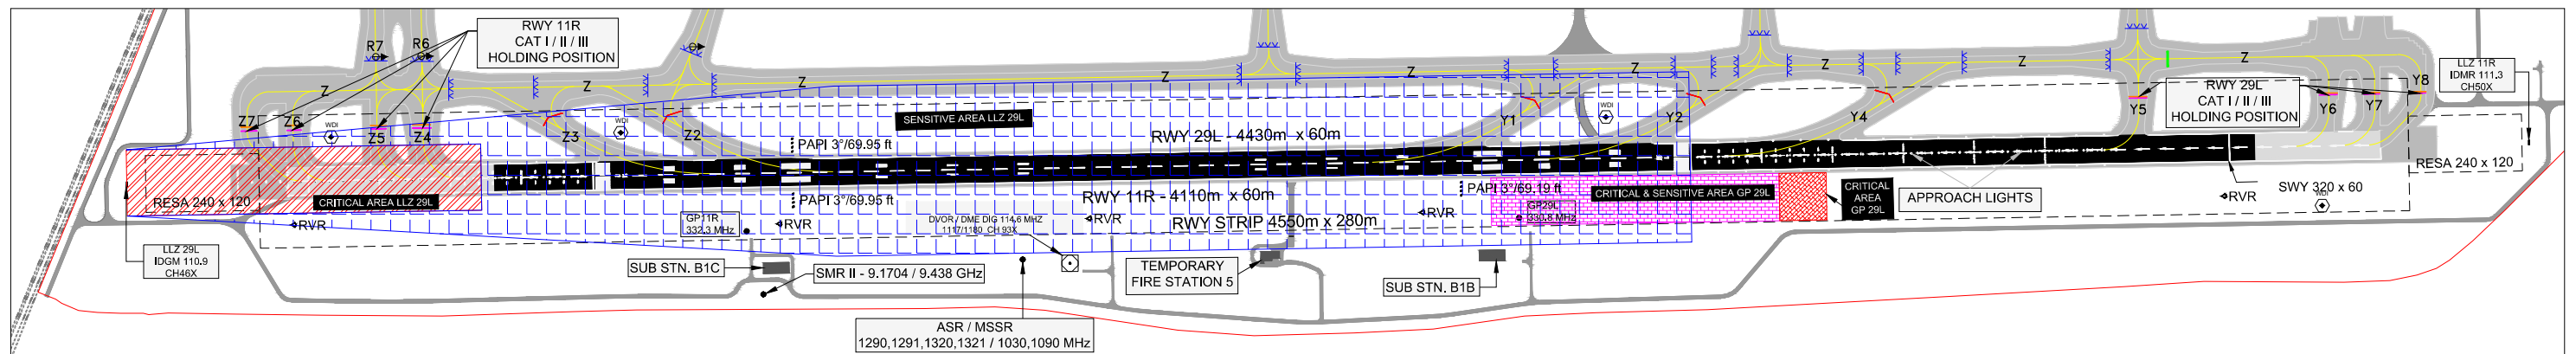

RUNWAY 29L ILS CAT III CRITICAL AND SENSITIVE AREAS

LEGEND	
CRITICAL AREA GP 29L	
CRITICAL AND SENSITIVE AREA GP 29L	
CRITICAL AREA LLZ 29L	
SENSITIVE AREA LLZ 29L	

LLZ - LOCALIZER
GP - GLIDEPATH

CHART UPDATED ON 23JUN2022

PRODUCING ORGANIZATION : DELHI INTERNATIONAL AIRPORT LIMITED
DIAL-AIRSIDE-PLANNING@gmrgroup.in