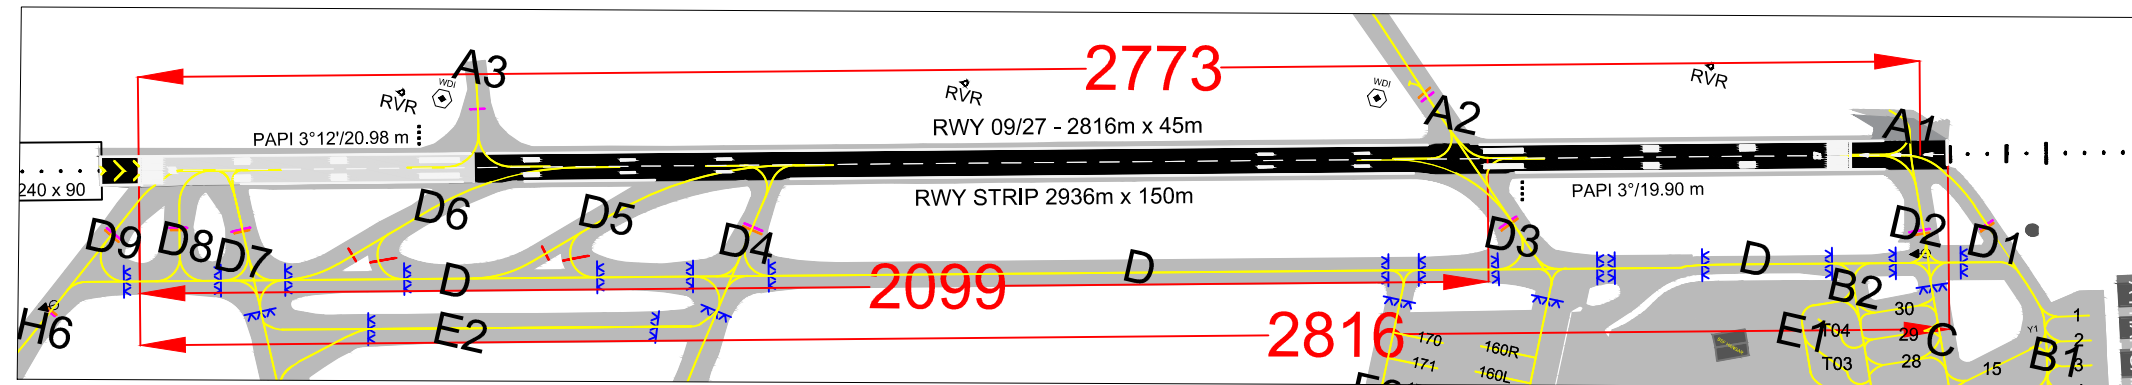

INDIA/DELHI
IGI AIRPORT

ARRIVAL RUNWAY 09

LOCATION OF DIFFERENT EXIT TAXIWAYS FROM THRESHOLD

RUNWAY 09			
EXIT TWY	D3	D2	D1
DISTANCE FROM THR. (M)	2099	2773	2816

CHART UPDATED ON 20 JAN 2022

PRODUCING ORGANIATION: DELHI INTERNATIONAL AIRPORT LIMITED
DIAL-AIRSIDE-PLANNING@GMRGROUP.IN