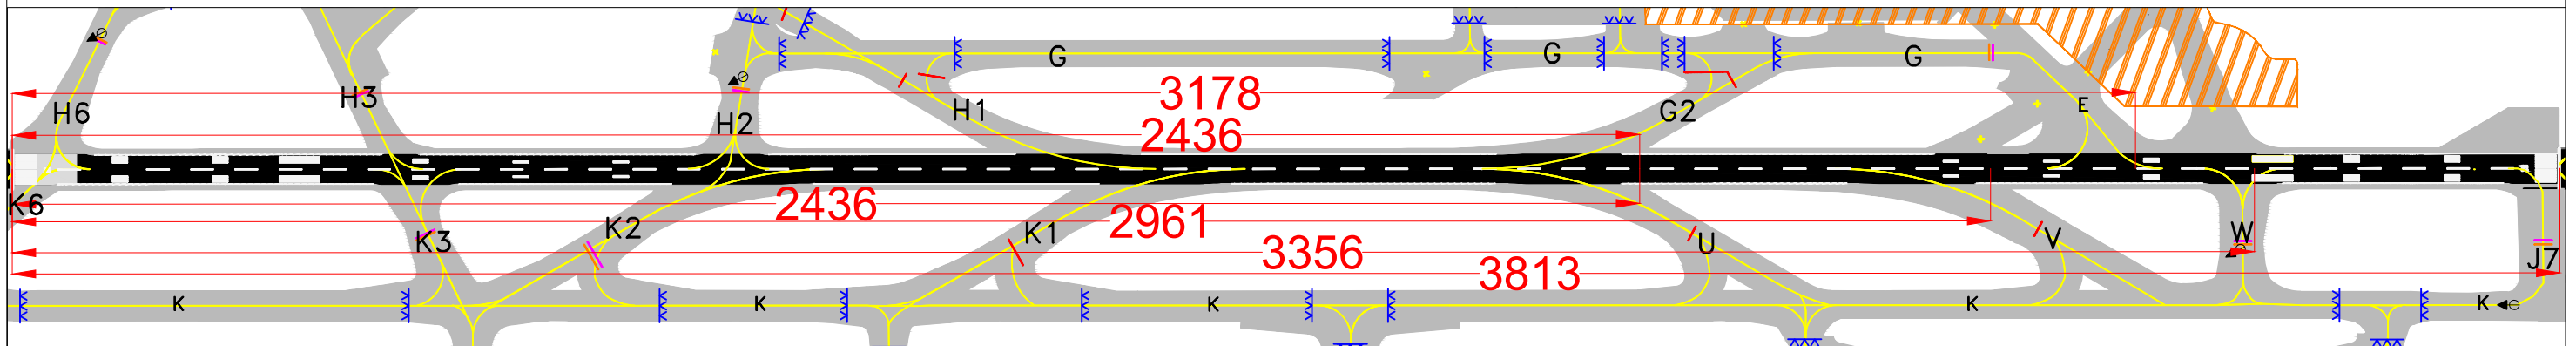

ARRIVAL RUNWAY 10

INDIA/DELHI
IGI AIRPORT

LOCATION OF DIFFERENT EXIT TAXIWAYS FROM THRESHOLD

RUNWAY 10						
EXIT TWY	G2 RET	U RET	V RET	E	W	J7
DISTANCE FROM THR. (M)	2436	2436	2961	3178	3356	3813

RET : RAPID EXIT TAXIWAY

CHART UPDATED ON 17MAR2022

PRODUCING ORGANISATION: DELHI INTERNATIONAL AIRPORT LIMITED
DIAL-AIRSIDE-PLANNING@GMRGROUP.IN