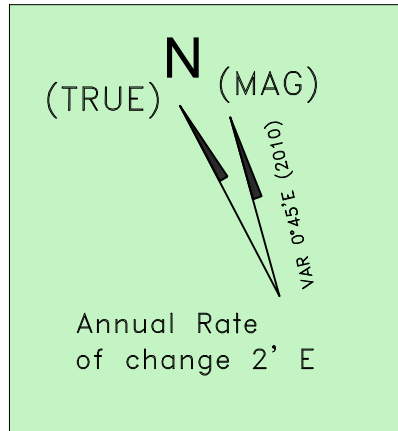

ARRIVAL RUNWAY 10

INDIA/DELHI
IGI AIRPORT

LOCATION OF DIFFERENT EXIT TAXIWAYS FROM THRESHOLD

RUNWAY 10						
EXIT TWY	G2 RET	U RET	V RET	E	W	J7
DISTANCE FROM THR. (M)	2436	2436	2961	3178	3356	3813

RET : RAPID EXIT TAXIWAY