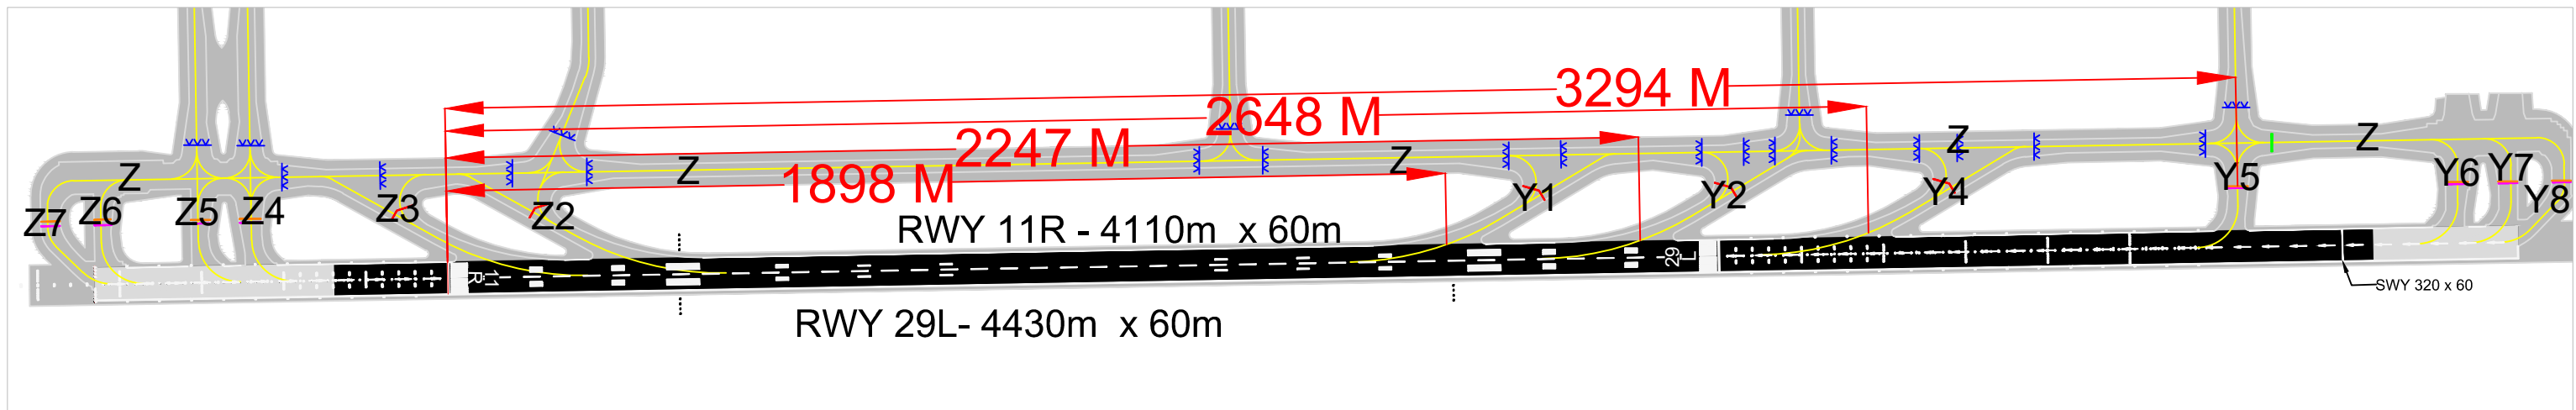

INDIA/DELHI
IGI AIRPORT

ARRIVAL RUNWAY 11R

LOCATION OF DIFFERENT EXIT TAXIWAYS FROM THRESHOLD

RUNWAY 11R				
EXIT TWY	Y1 RET	Y2 RET	Y4 RET	Y5
DISTANCE FROM THR. (M)	1898	2247	2648	3294

RET - RAPID EXIT TAXIWAY

CHART UPDATED ON 23JUN2022

PRODUCING ORGANIATION: DELHI INTERNATIONAL AIRPORT LIMITED
DIAL-AIRSIDE-PLANNING@GMRGROUP.IN