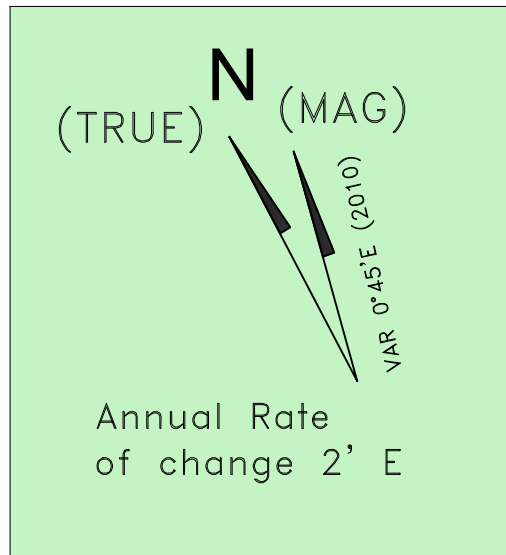

INDIA/DELHI
IGI AIRPORT

ARRIVAL RUNWAY 11R

LOCATION OF DIFFERENT EXIT TAXIWAYS FROM THRESHOLD

RUNWAY 11R				
EXIT TWY	Y1 RET	Y2 RET	Y4 RET	Y5
DISTANCE FROM THR. (M)	1898	2247	2648	3294

RET - RAPID EXIT TAXIWAY