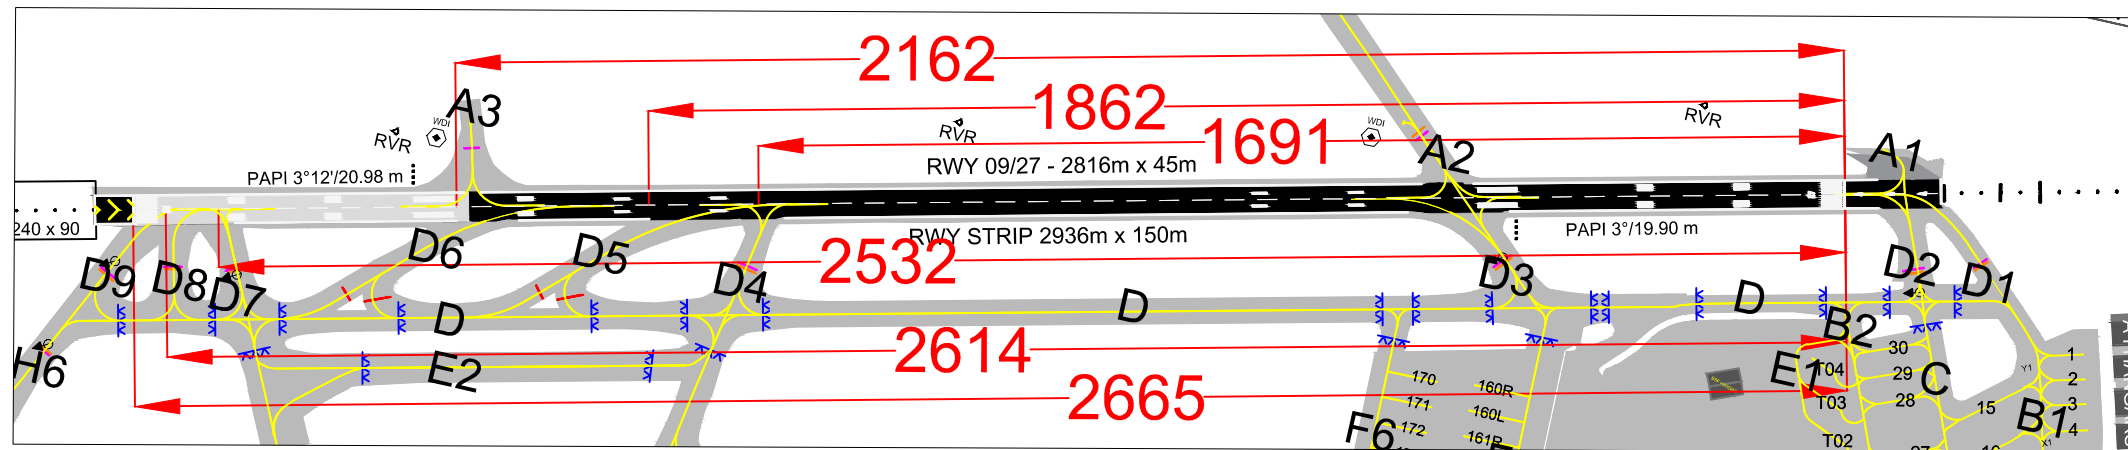

INDIA/DELHI
IGI AIRPORT

ARRIVAL RUNWAY 27

LOCATION OF DIFFERENT EXIT TAXIWAYS FROM THRESHOLD

RUNWAY 27						
EXIT TWY	D9	D8	D7	D6	D5	D4
DISTANCE FROM THR. (M)	2665	2614	2532	2162	1862	1691

CHART UPDATED ON 20JAN2022

PRODUCING ORGANIATION: DELHI INTERNATIONAL AIRPORT LIMITED
DIAL-AIRSIDE-PLANNING@GMRGROUP.IN