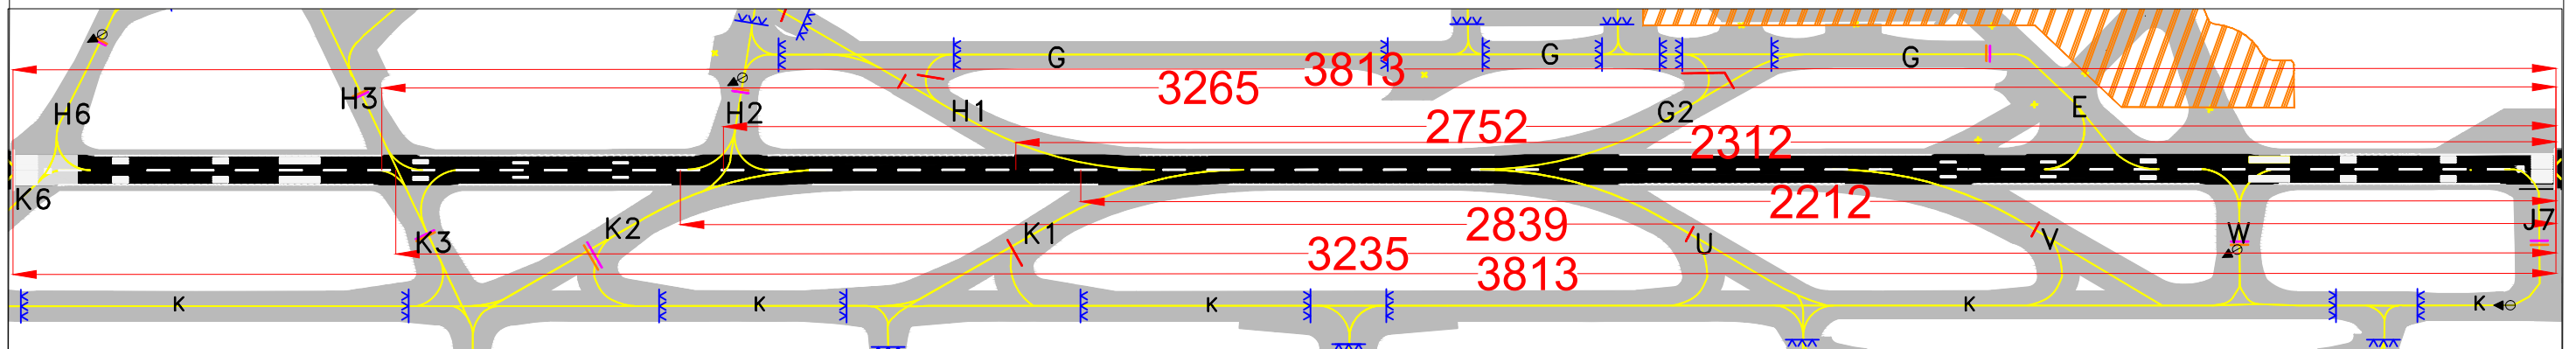

ARRIVAL RUNWAY 28

INDIA/DELHI
IGI AIRPORT

LOCATION OF DIFFERENT EXIT TAXIWAYS FROM THRESHOLD

| RUNWAY 28 | | | | | | | | |
|---------------------------|-----------|-----------|-----------|------|------|------|------|------|
| EXIT TWY | K1 RET | H1 RET | K2 RET | H2 | H3 | K3 | H6 | K6 |
| DISTANCE FROM THR. (M) | 2212 | 2312 | 2839 | 2752 | 3265 | 3235 | 3813 | 3813 |

RET : RAPID EXIT TAXIWAY

CHART UPDATED ON 17MAR2022

PRODUCING ORGANIATION: DELHI INTERNATIONAL AIRPORT LIMITED
DIAL-AIRSIDE-PLANNING@GMRGROUP.IN