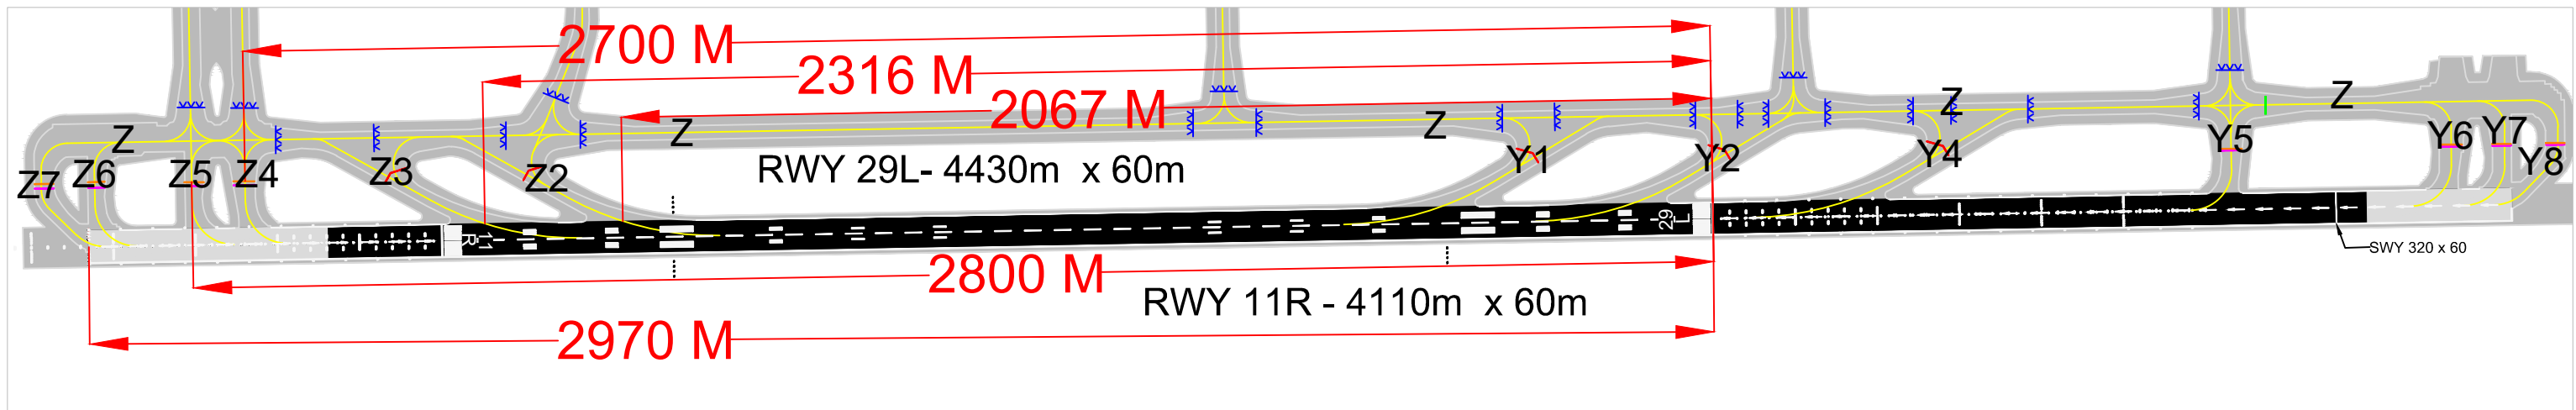

ARRIVAL RUNWAY 29L

LOCATION OF DIFFERENT EXIT TAXIWAYS FROM THRESHOLD

RUNWAY 29L					
EXIT TWY	Z2 RET	Z3 RET	Z4	Z5	Z6
DISTANCE FROM THR. (M)	2067	2316	2700	2800	2970

RET - RAPID EXIT TAXIWAY

CHART UPDATED ON 23JUN2022

PRODUCING ORGANISATION: DELHI INTERNATIONAL AIRPORT LIMITED
DIAL-AIRSIDE-PLANNING@GMRGROUP.IN