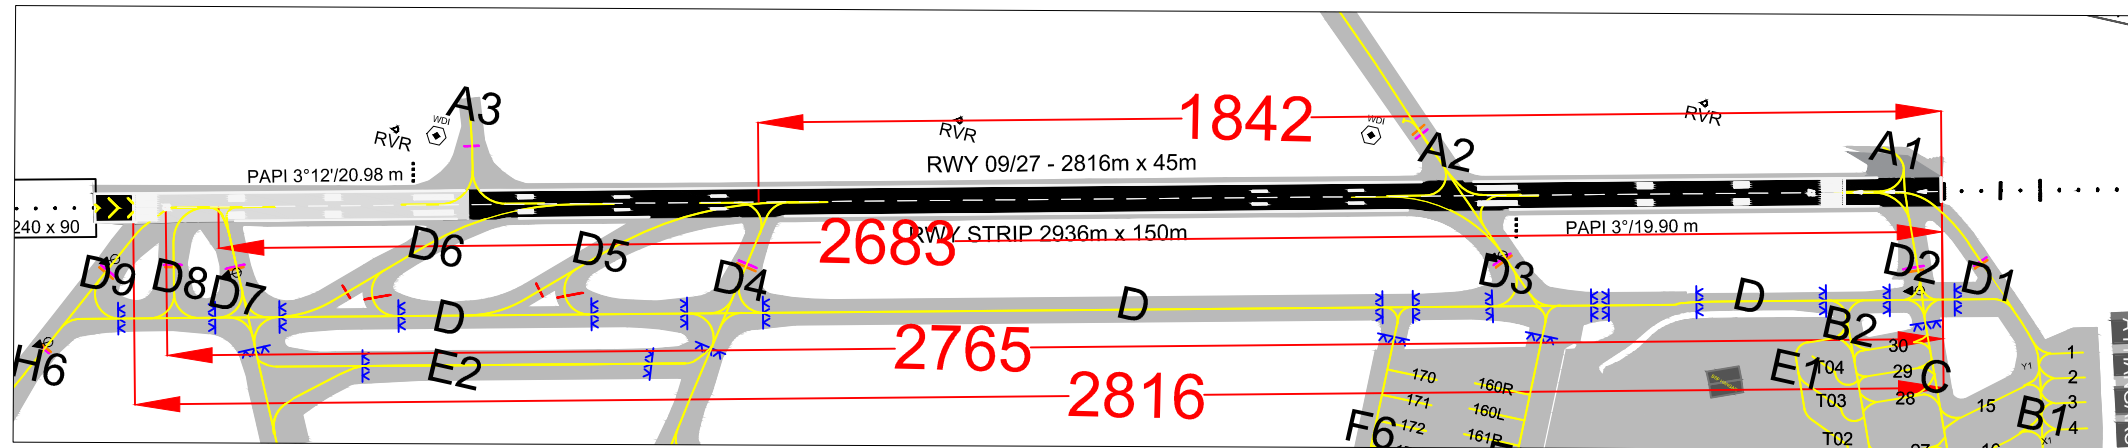

INDIA/DELHI
IGI AIRPORT

DEPARTURE RUNWAY 09

TAKE-OFF RUN AVAILABLE FROM DIFFERENT RUNWAY INTERSECTIONS

| RUNWAY 09 | | | | |
|-----------|------|------|------|------|
| ENTRY TWY | D9 | D8 | D7 | D4 |
| TORA (M) | 2816 | 2765 | 2683 | 1842 |

CHART UPDATED ON 20 JAN 2022

PRODUCING ORGANIATION: DELHI INTERNATIONAL AIRPORT LIMITED
DIAL-AIRSIDE-PLANNING@GMRGROUP.IN