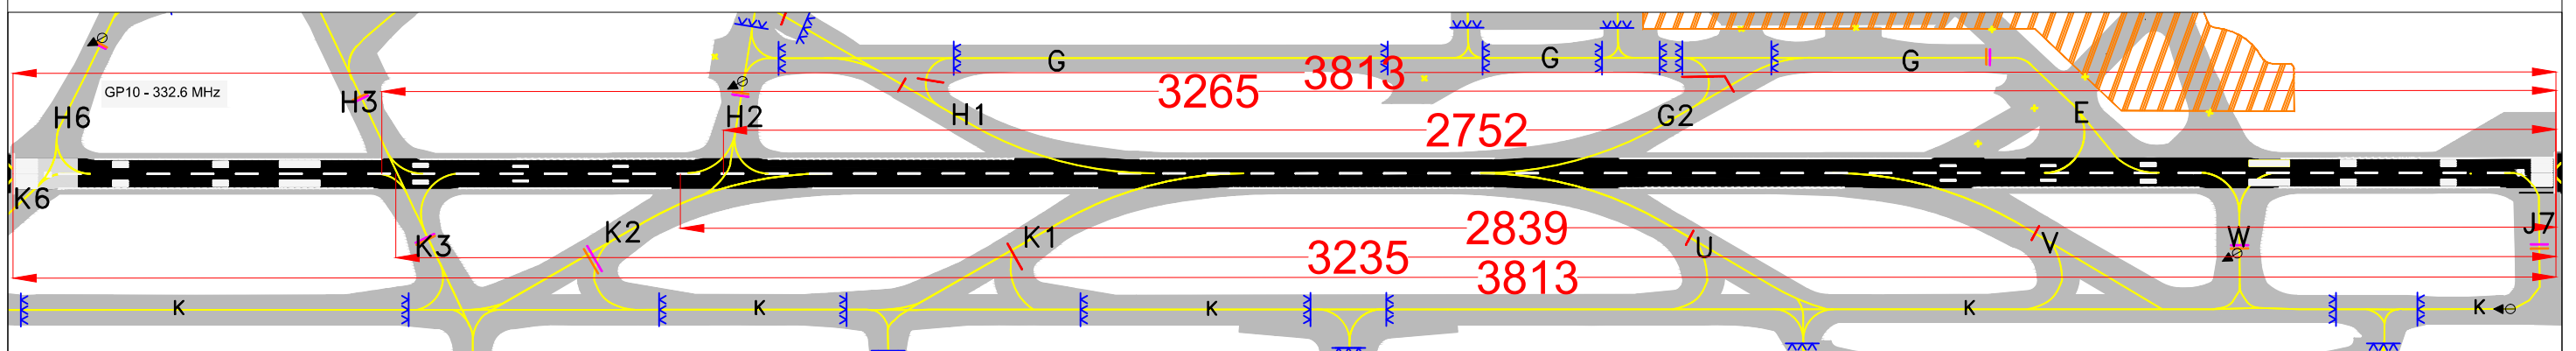

# DEPARTURE RUNWAY 10

INDIA/DELHI  
IGI AIRPORT

## TAKE-OFF RUN AVAILABLE FROM DIFFERENT RUNWAY INTERSECTIONS

RUNWAY 10						
ENTRY TWY	H6	K6	H3	K3	K2	H2
TORA (M)	3813	3813	3265	3235	2839	2752

CHART UPDATED ON 17MAR2022

PRODUCING ORGANIATION: DELHI INTERNATIONAL AIRPORT LIMITED  
DIAL-AIRSIDE-PLANNING@GMRGROUP.IN