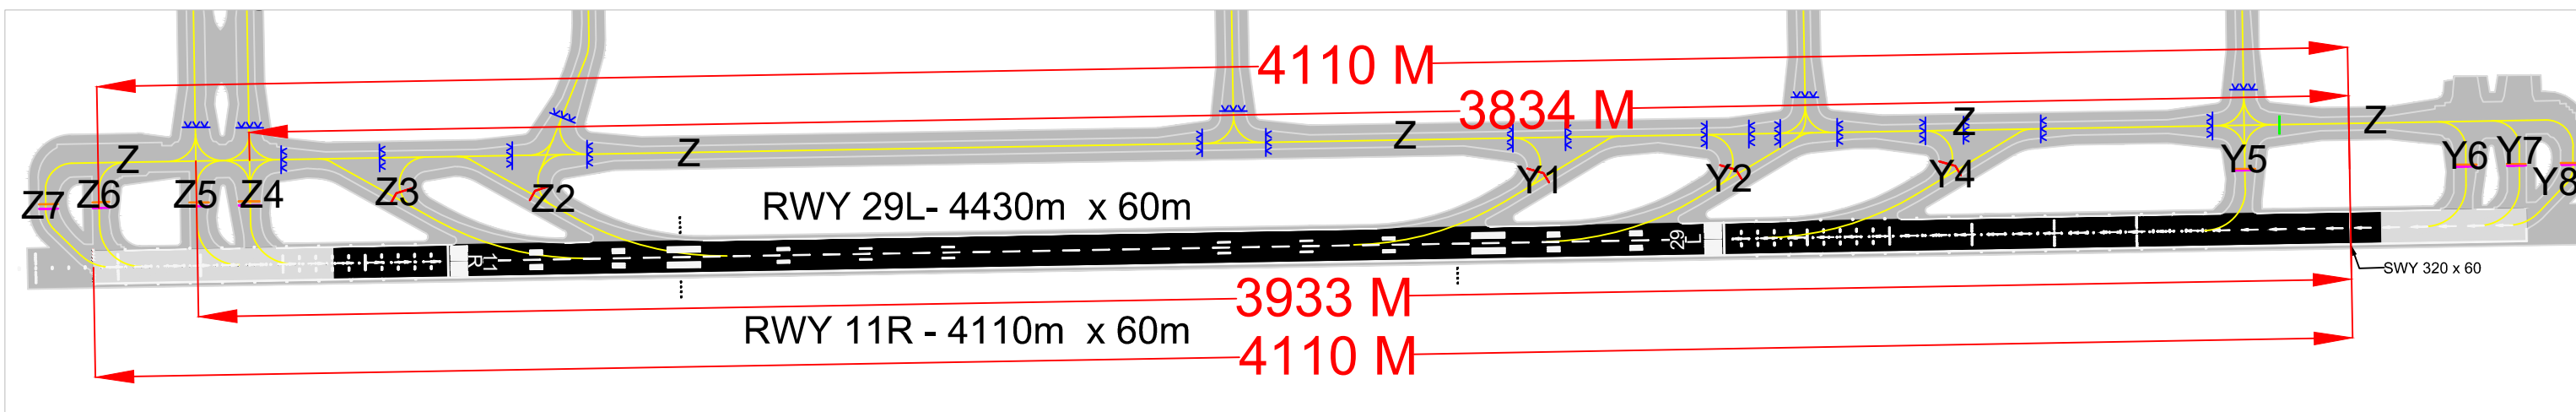

INDIA/DELHI
IGI AIRPORT

DEPARTURE RUNWAY 11R

TAKE-OFF RUN AVAILABLE FROM DIFFERENT RUNWAY INTERSECTIONS

RUNWAY 11R				
ENTRY TWY	Z7	Z6	Z5	Z4
TORA (M)	4110	4110	3933	3834

CHART UPDATED ON 23JUN2022

PRODUCING ORGANIATION: DELHI INTERNATIONAL AIRPORT LIMITED
DIAL-AIRSIDE-PLANNING@GMRGROUP.IN