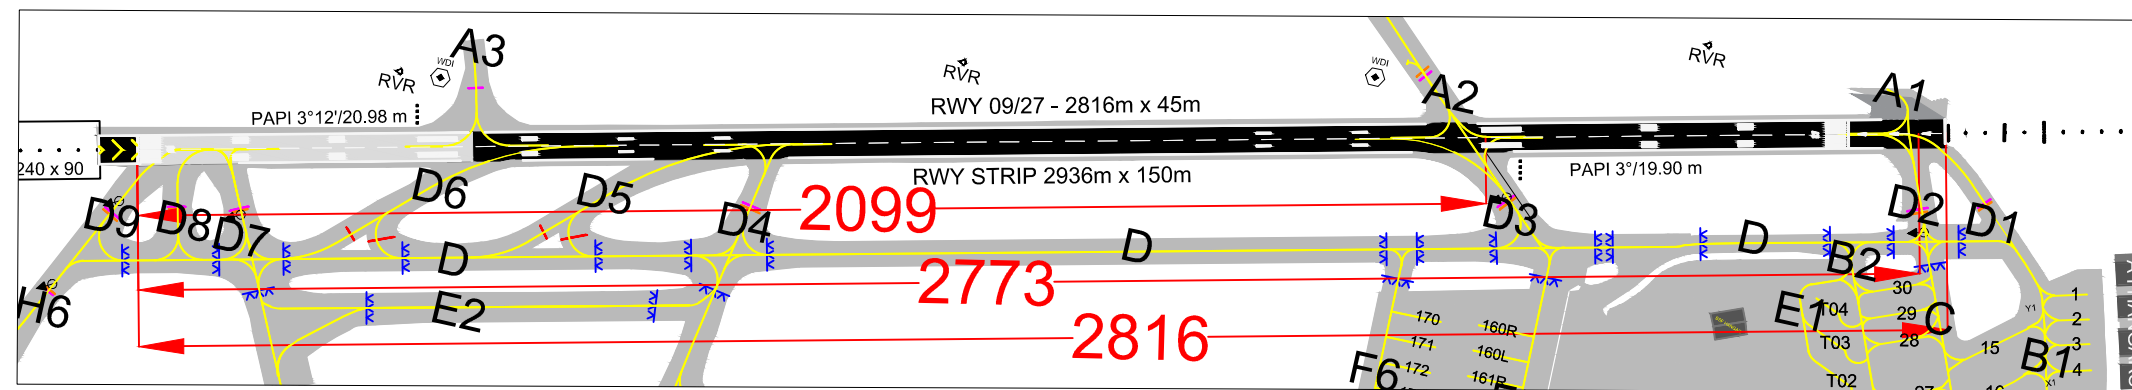

INDIA/DELHI
IGI AIRPORT

DEPARTURE RUNWAY 27

TAKE-OFF RUN AVAILABLE FROM DIFFERENT RUNWAY INTERSECTIONS

RUNWAY 27			
ENTRY TWY	D1	D2	D3
TORA (M)	2816	2773	2099

CHART UPDATED ON 20 JAN 2022

PRODUCING ORGANIATION: DELHI INTERNATIONAL AIRPORT LIMITED
DIAL-AIRSIDE-PLANNING@GMRGROUP.IN