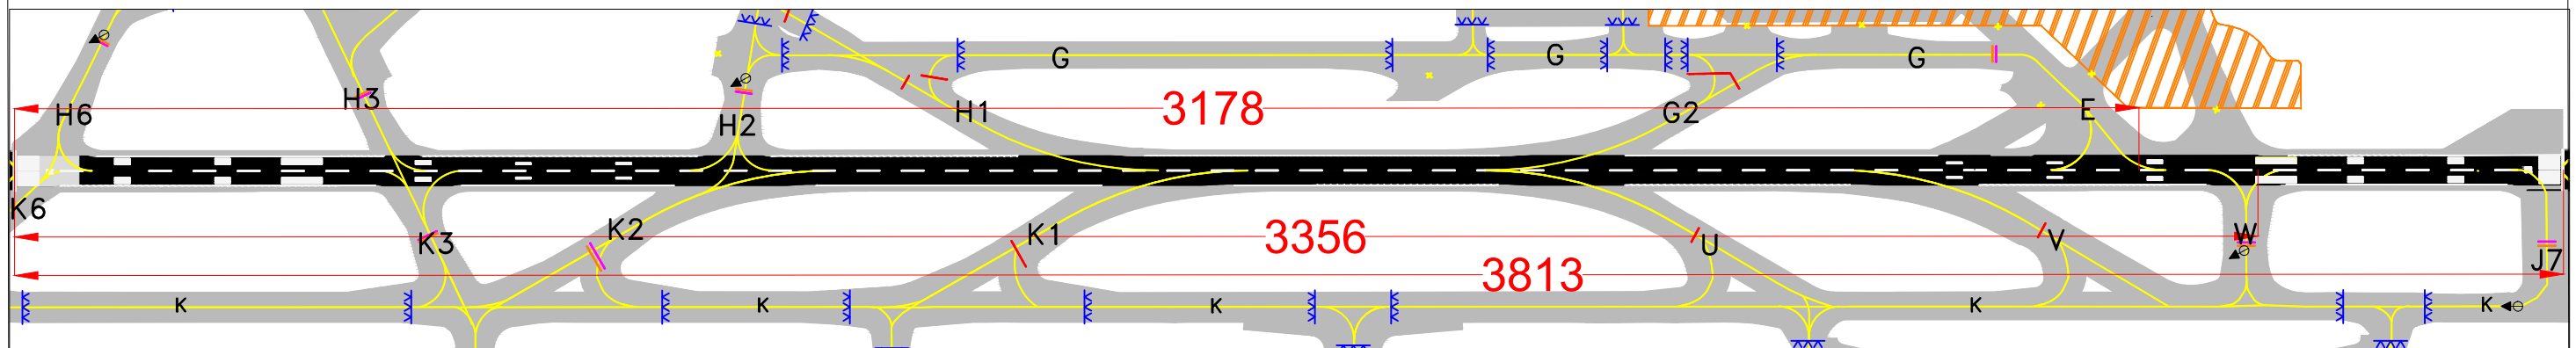

# DEPARTURE RUNWAY 28

INDIA/DELHI  
IGI AIRPORT

## TAKE-OFF RUN AVAILABLE FROM DIFFERENT RUNWAY INTERSECTIONS

RUNWAY 28			
ENTRY TWY	J7	W	E
TORA (M)	3813	3356	3178

CHART UPDATED ON 17MAR2022

PRODUCING ORGANISATION: DELHI INTERNATIONAL AIRPORT LIMITED  
DIAL-AIRSIDE-PLANNING@GMRGROUP.IN