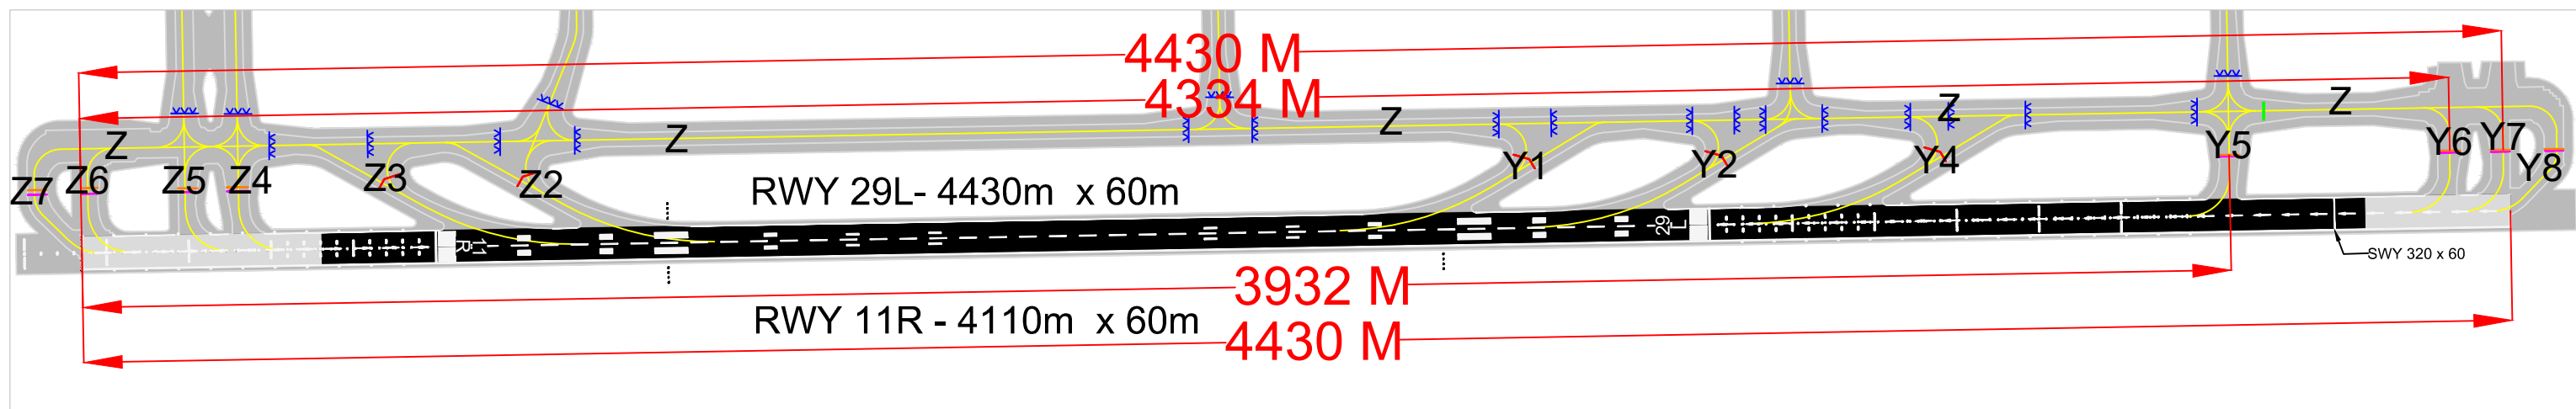

INDIA/DELHI
IGI AIRPORT

DEPARTURE RUNWAY 29L

TAKE-OFF RUN AVAILABLE FROM DIFFERENT RUNWAY INTERSECTIONS

RUNWAY 29L				
ENTRY TWY	Y8	Y7	Y6	Y5
TORA (M)	4430	4430	4334	3932

CHART UPDATED ON 23JUN2022

PRODUCING ORGANIATION: DELHI INTERNATIONAL AIRPORT LIMITED
DIAL-AIRSIDE-PLANNING@GMRGROUP.IN