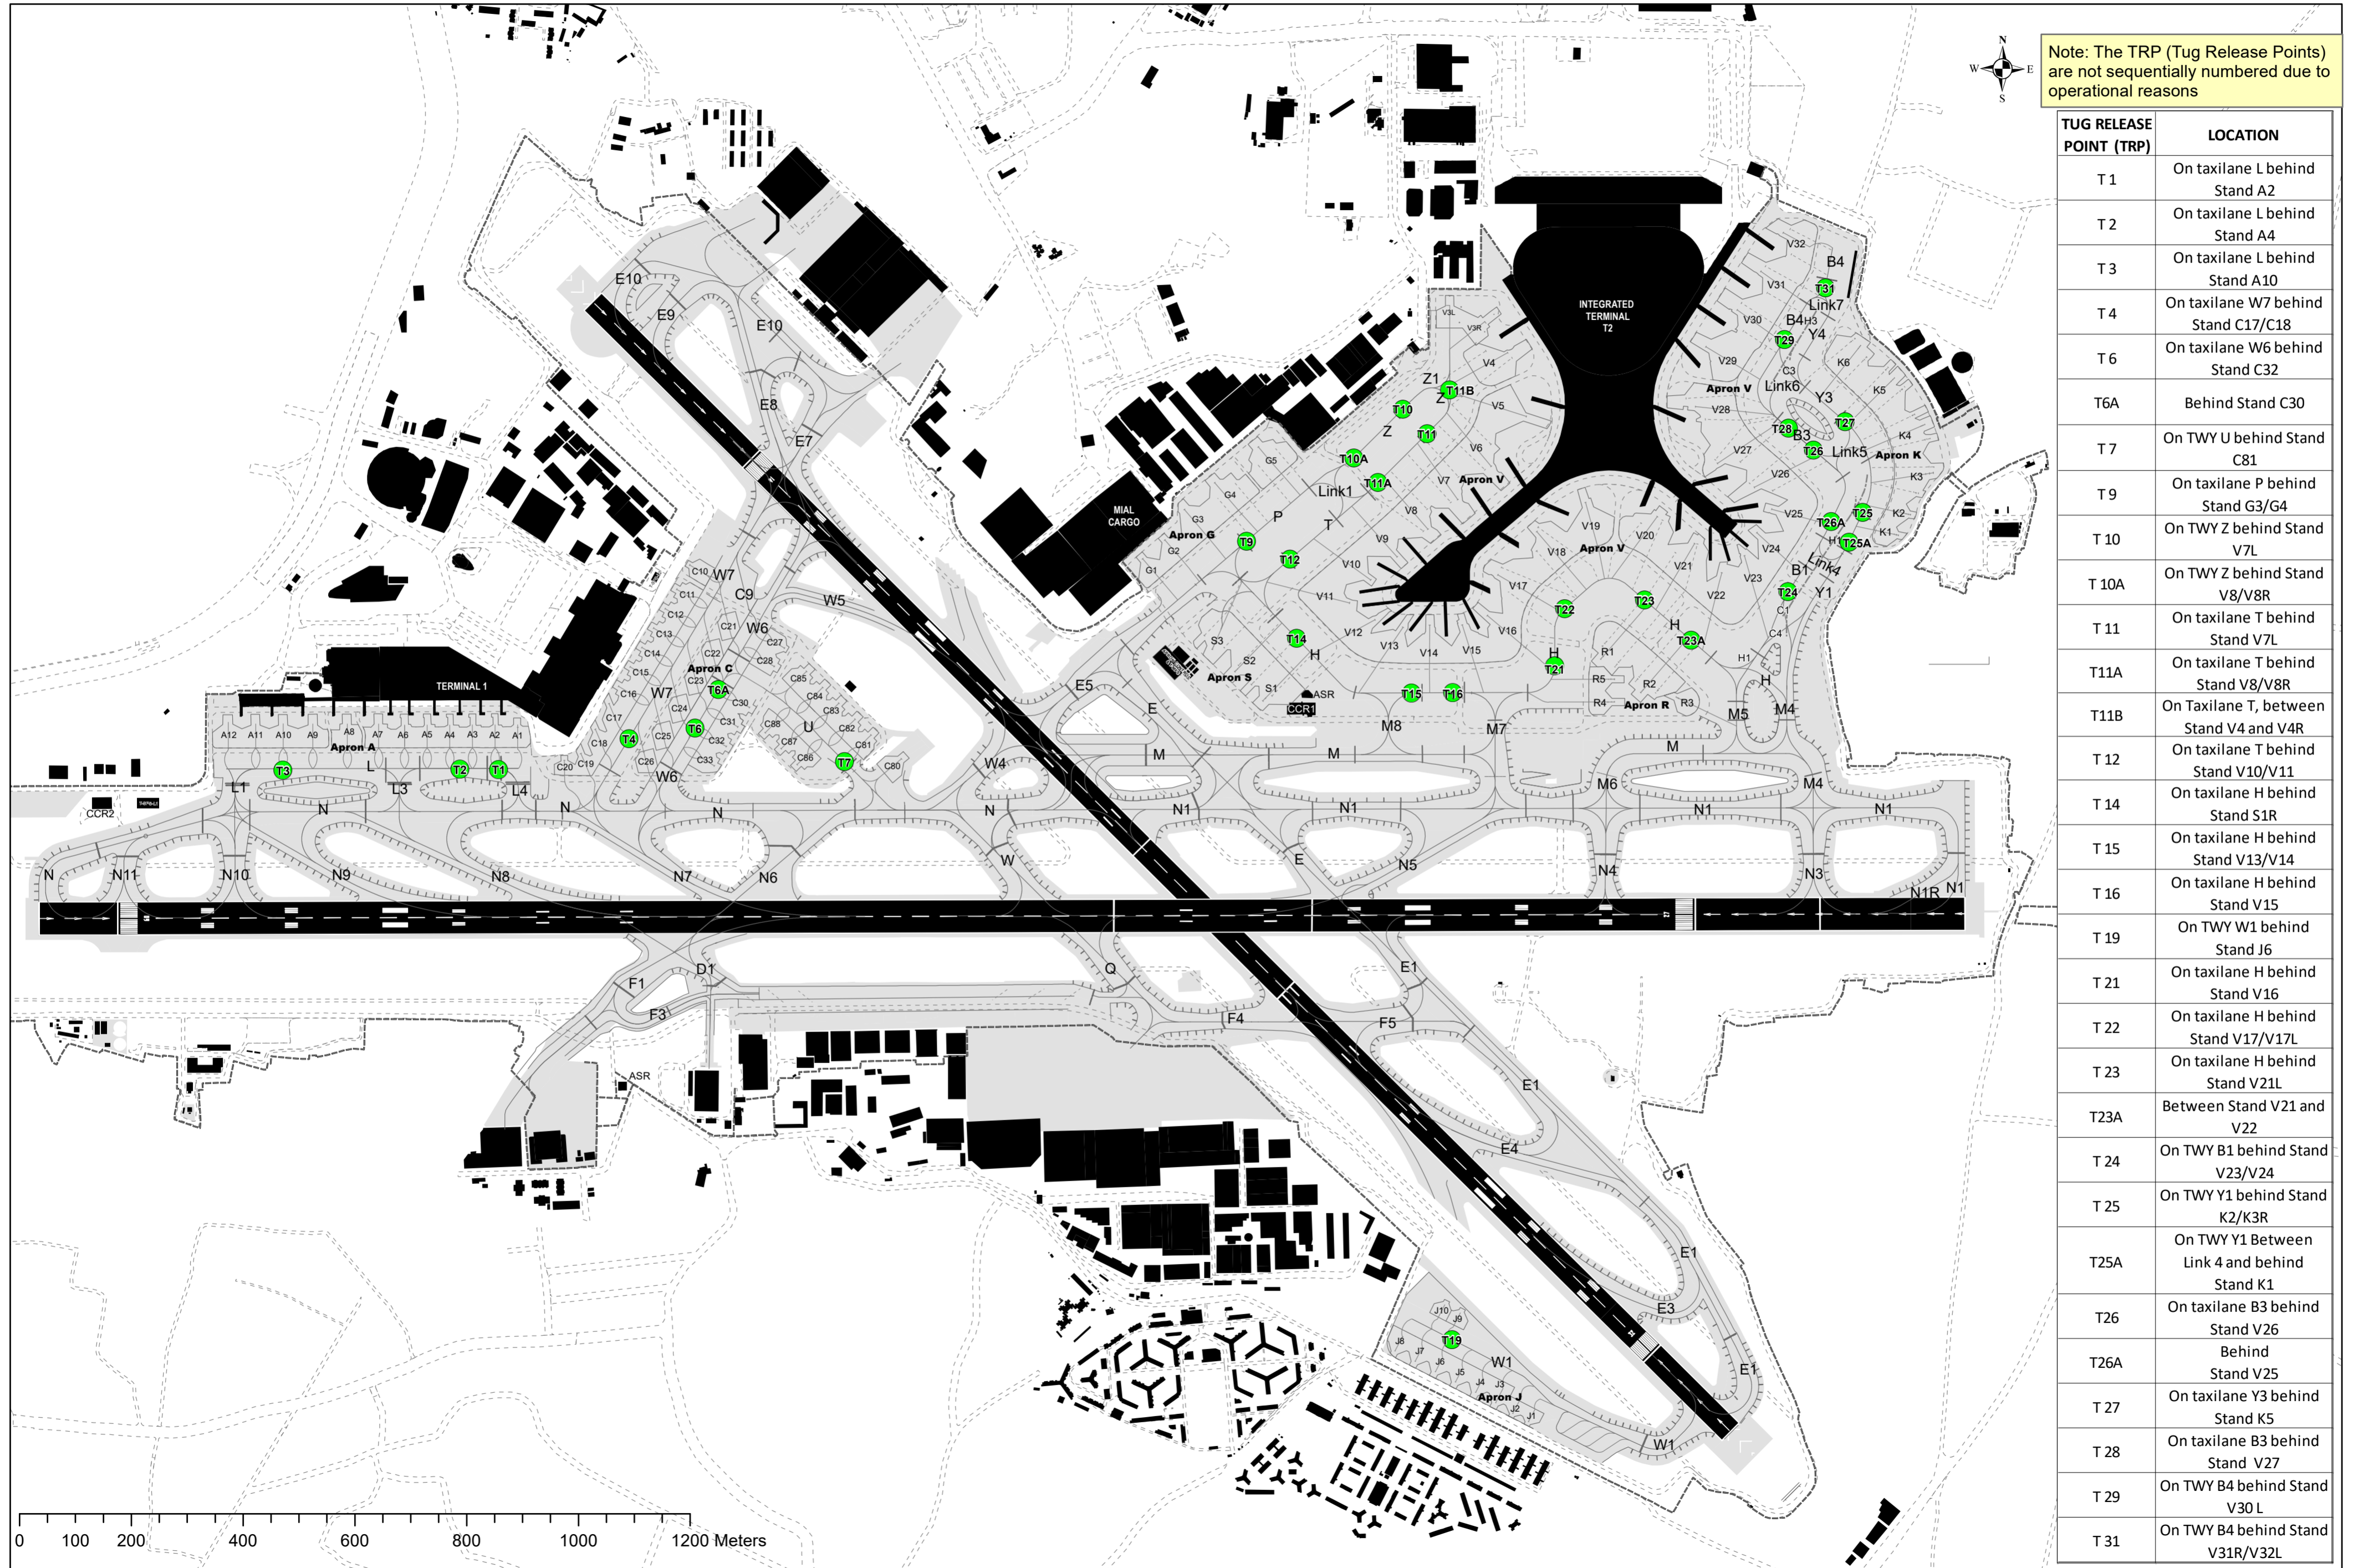

AERODROME - TUG RELEASE POINTS CHART

MUMBAI, INDIA CHHATRAPATI SHIVAJI MAHARAJ INTL AIRPORT

Note: The TRP (Tug Release Points) are not sequentially numbered due to operational reasons

TUG RELEASE POINT (TRP)	LOCATION
T 1	On taxiway L behind Stand A2
T 2	On taxiway L behind Stand A4
T 3	On taxiway L behind Stand A10
T 4	On taxiway W7 behind Stand C17/C18
T 6	On taxiway W6 behind Stand C32
T6A	Behind Stand C30
T 7	On TWY U behind Stand C81
T 9	On taxiway P behind Stand G3/G4
T 10	On TWY Z behind Stand V7L
T 10A	On TWY Z behind Stand V8/V8R
T 11	On taxiway T behind Stand V7L
T11A	On taxiway T behind Stand V8/V8R
T11B	On Taxiway T, between Stand V4 and V4R
T 12	On taxiway T behind Stand V10/V11
T 14	On taxiway H behind Stand S1R
T 15	On taxiway H behind Stand V13/V14
T 16	On taxiway H behind Stand V15
T 19	On TWY W1 behind Stand J6
T 21	On taxiway H behind Stand V16
T 22	On taxiway H behind Stand V17/V17L
T 23	On taxiway H behind Stand V21L
T23A	Between Stand V21 and V22
T 24	On TWY B1 behind Stand V23/V24
T 25	On TWY Y1 behind Stand K2/K3R
T25A	On TWY Y1 between Link 4 and behind Stand K1
T26	On taxiway B3 behind Stand V26
T26A	Behind Stand V25
T 27	On taxiway Y3 behind Stand K5
T 28	On taxiway B3 behind Stand V27
T 29	On TWY B4 behind Stand V30 L
T 31	On TWY B4 behind Stand V31R/V32L