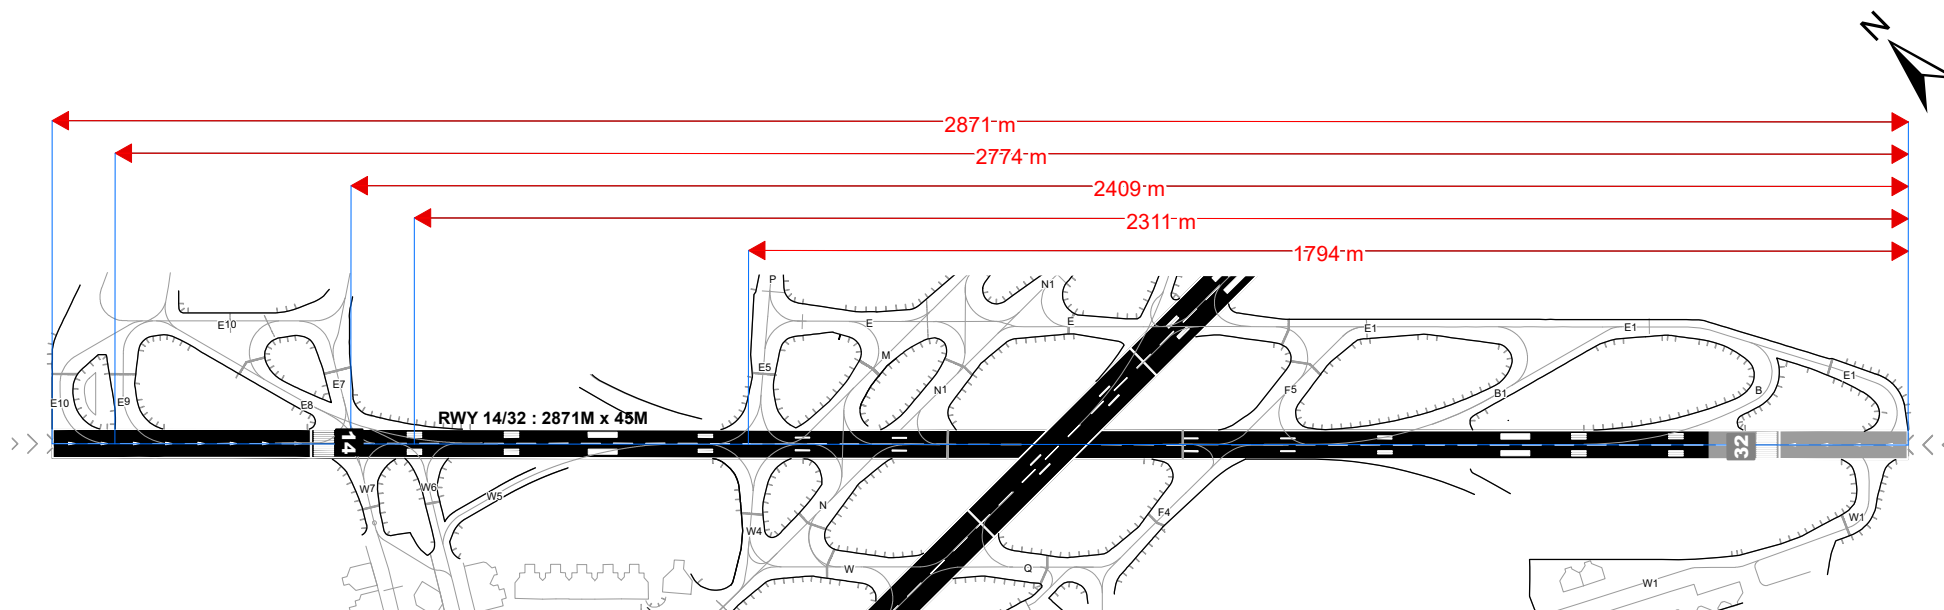

# DEPARTURE RUNWAY 14

## TAKE-OFF RUN AVAILABLE FROM DIFFERENT ENTRY TAXIWAYS

RUNWAY 14					
ENTRY TWY	E10	E9	W7	W6	W4
TORA (M)	2871	2774	2409	2311	1794

Coordinate System : WGS 1984 UTM Zone 43 N