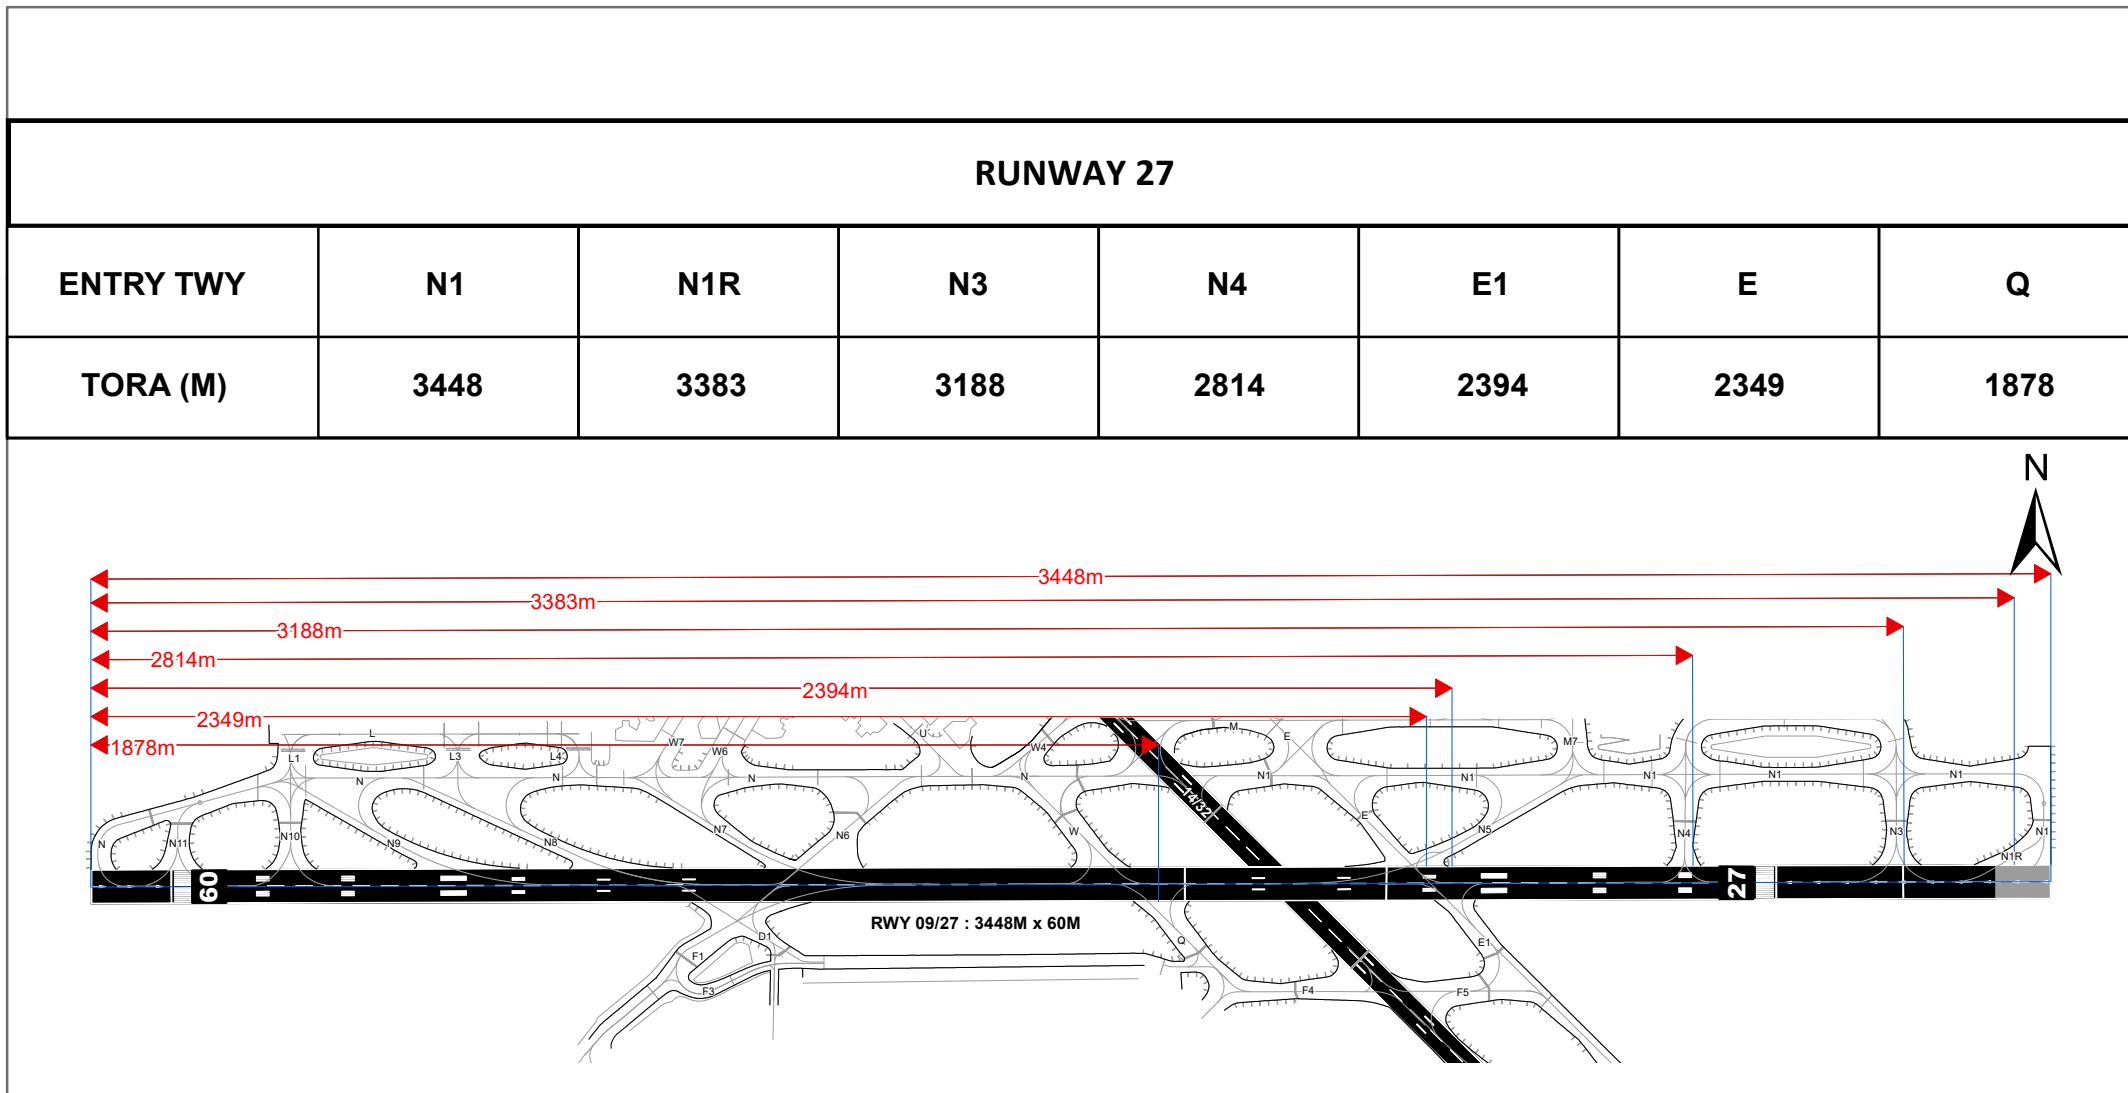

# DEPARTURE RUNWAY 27

## TAKE-OFF RUN AVAILABLE FROM DIFFERENT ENTRY TAXIWAYS

Coordinate System : WGS 1984 UTM Zone 43 N