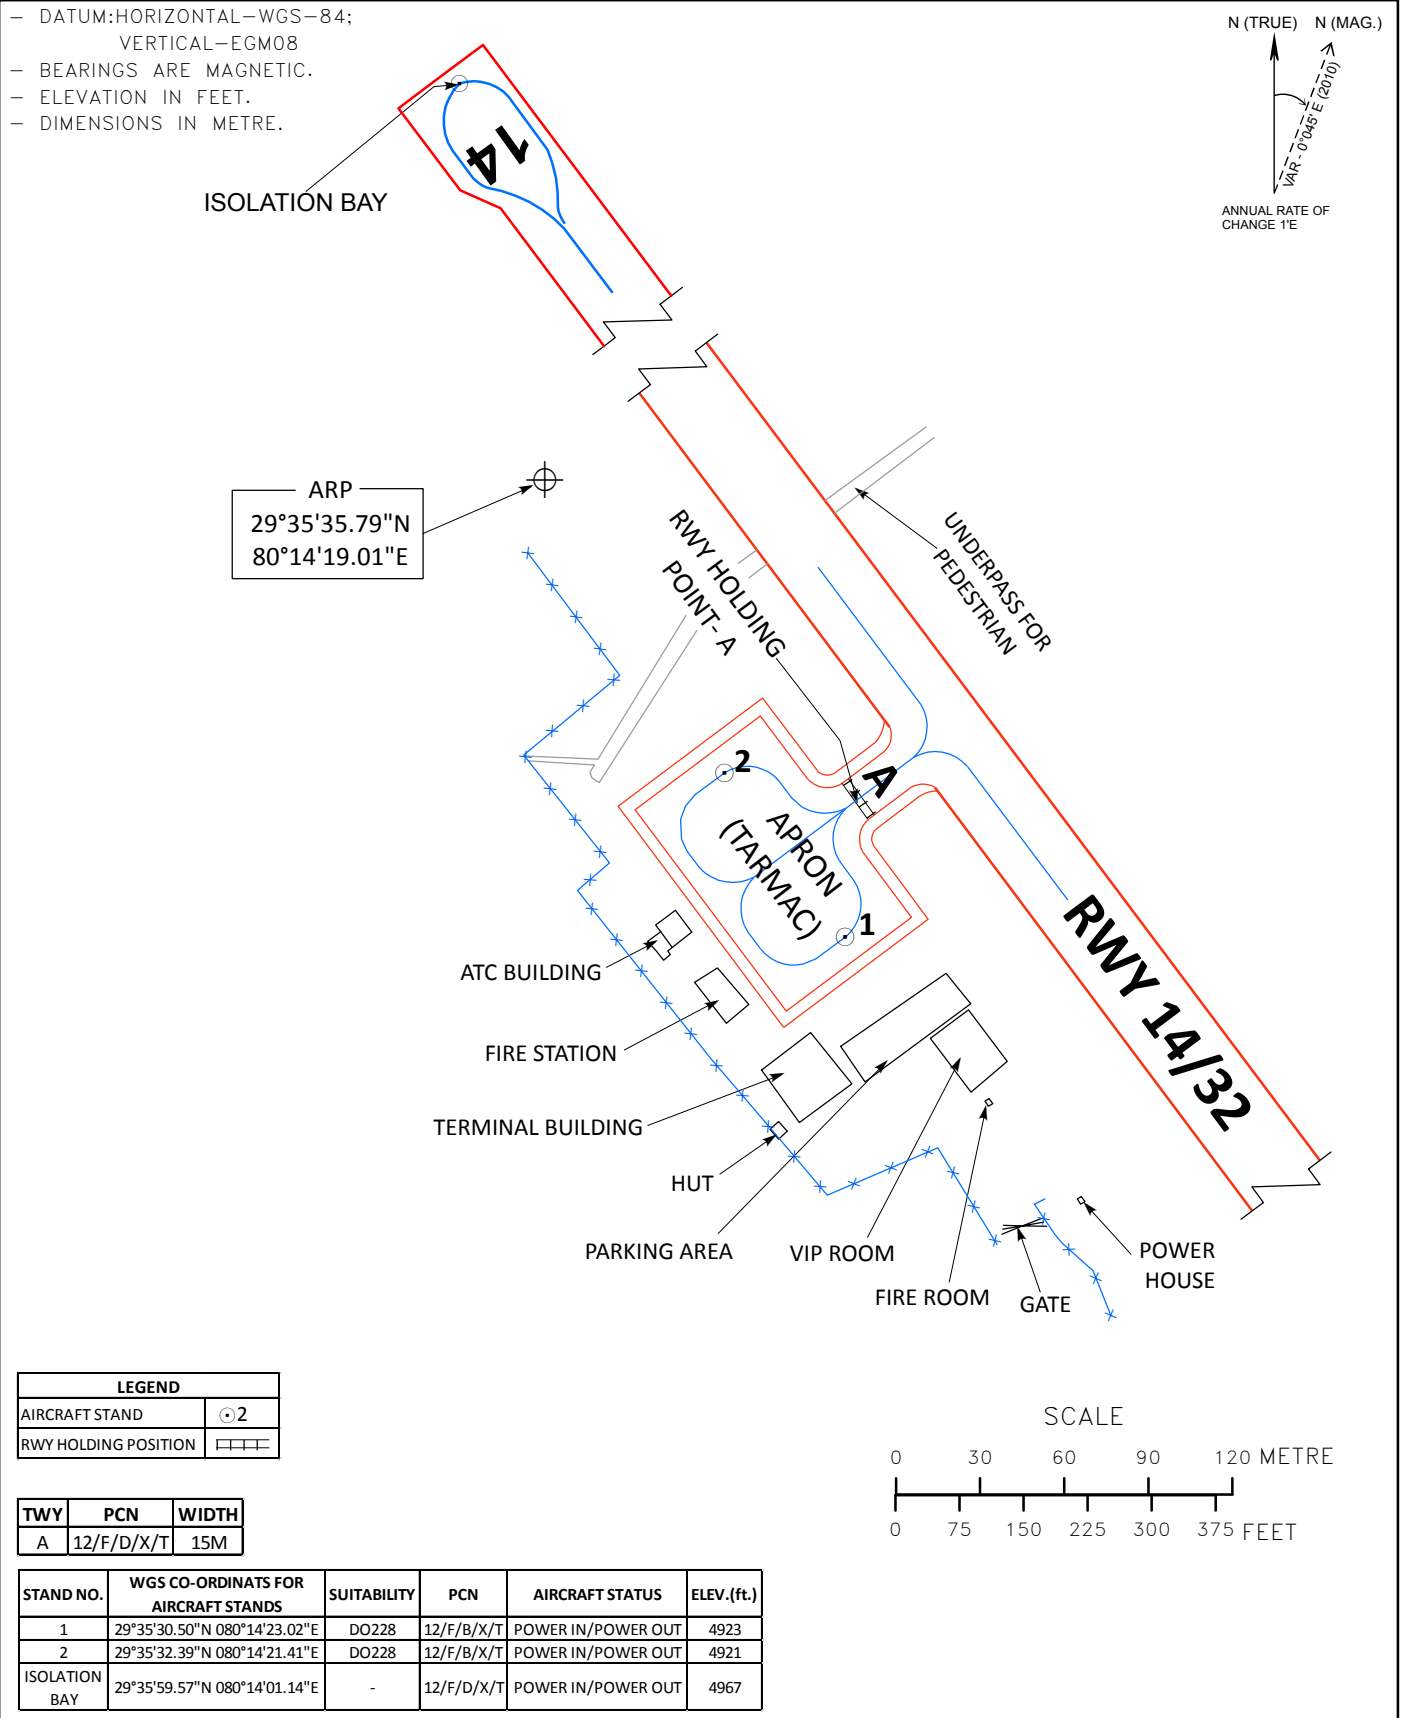

AIRCRAFT PARKING/
DOCKING CHART

APRON ELEV.4923ft.

TWR —

PITHORAGARH,INDIA
PITHORAGARH AIRPORT

DATE OF AERONAUTICAL INFORMATION
APRIL 2023

DRG.NO. AAI/44-PDC/2022
UPDATED ON(30.05.2023)