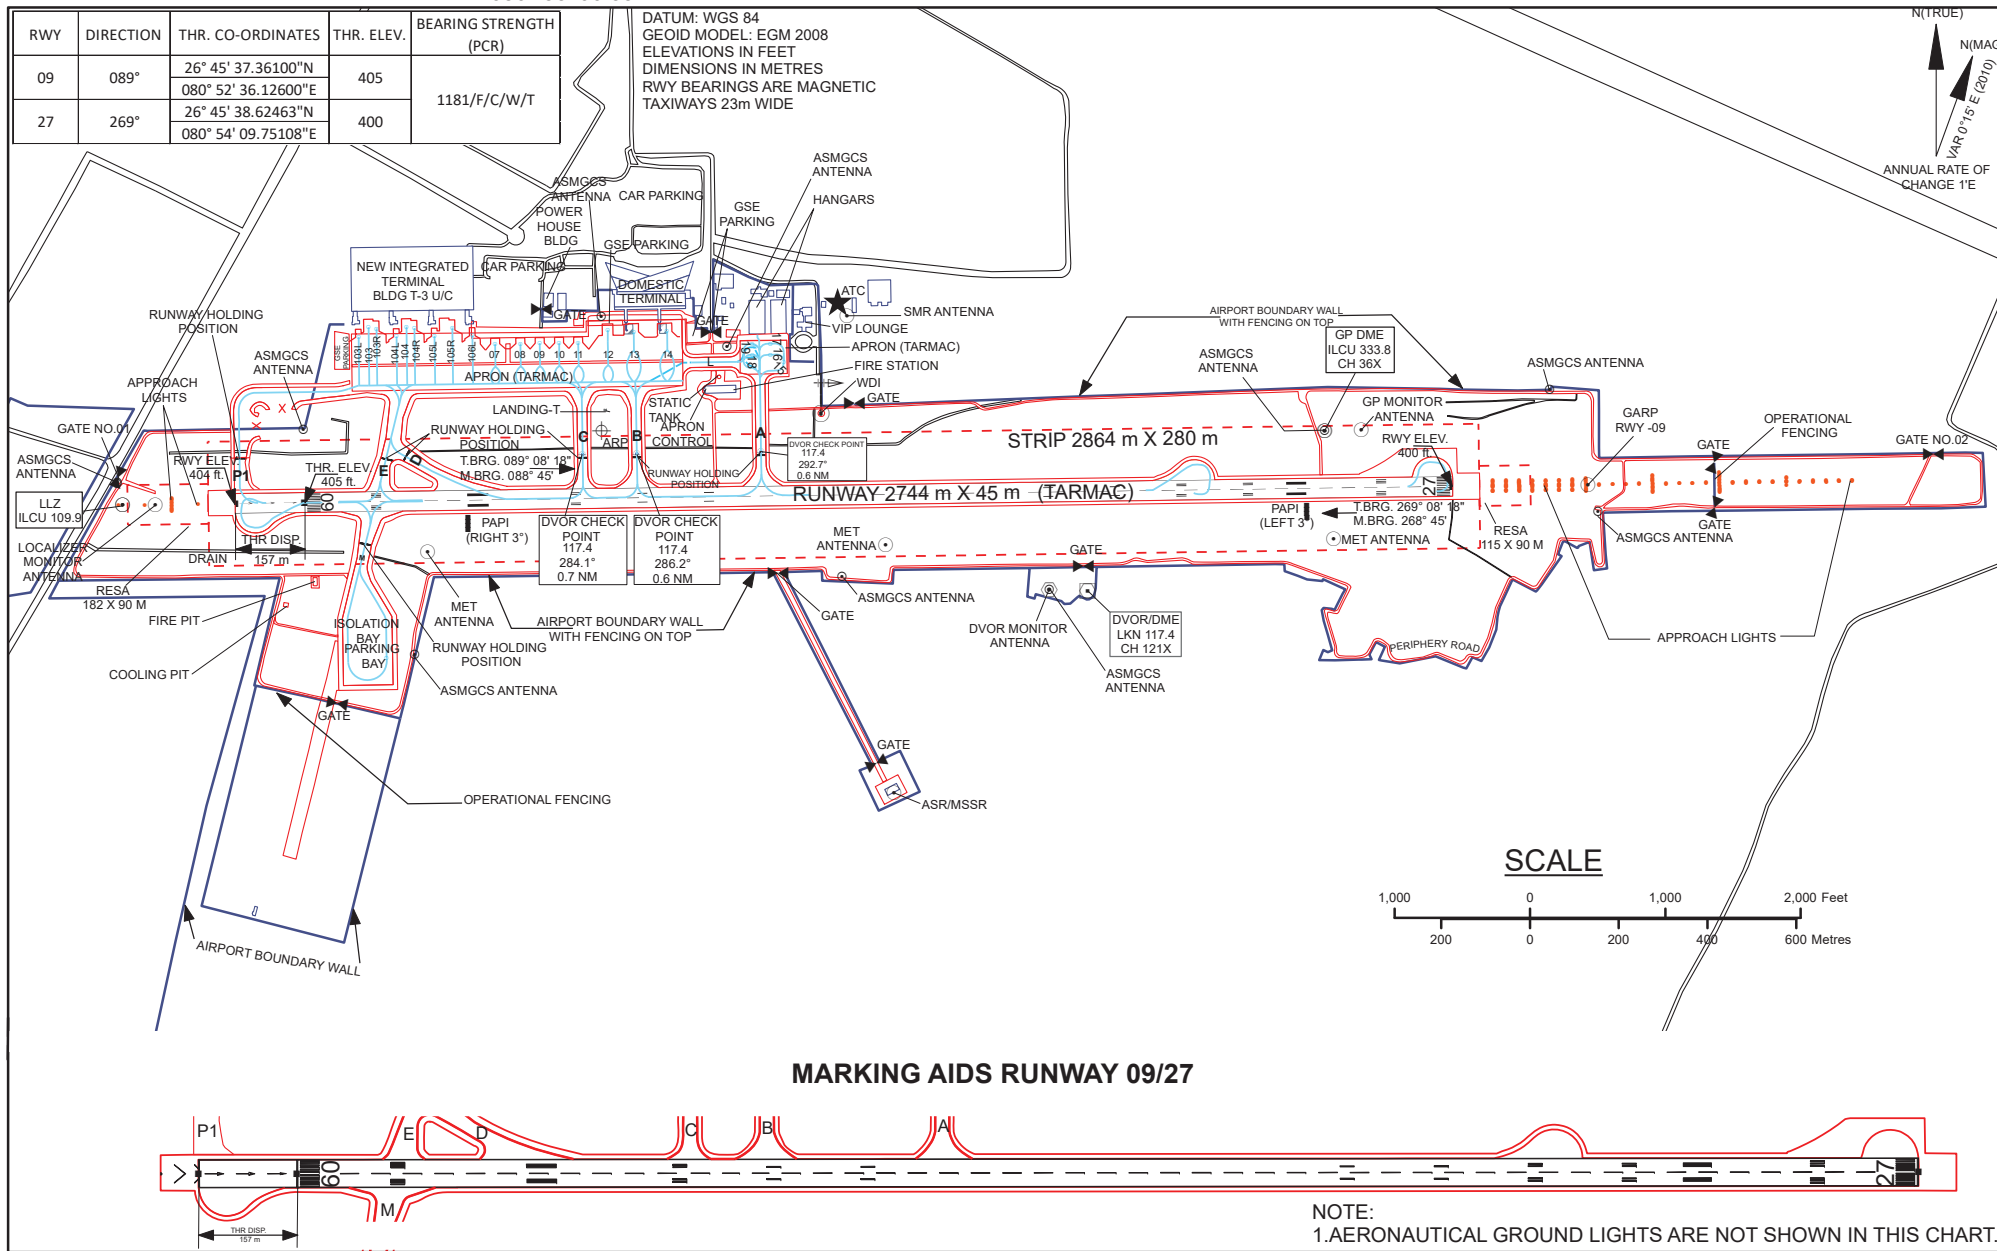

AERODROME CHART

ARP
26° 45' 42.682" N
080° 53' 00.351" E

ELEV. : 406 ft.

TWR 118.6
STAND BY 122.5

LUCKNOW, INDIA
CHAUDHARY CHARAN SINGH INTL. AIRPORT

AERONAUTICAL INFORMATION UPTO NOV 2024