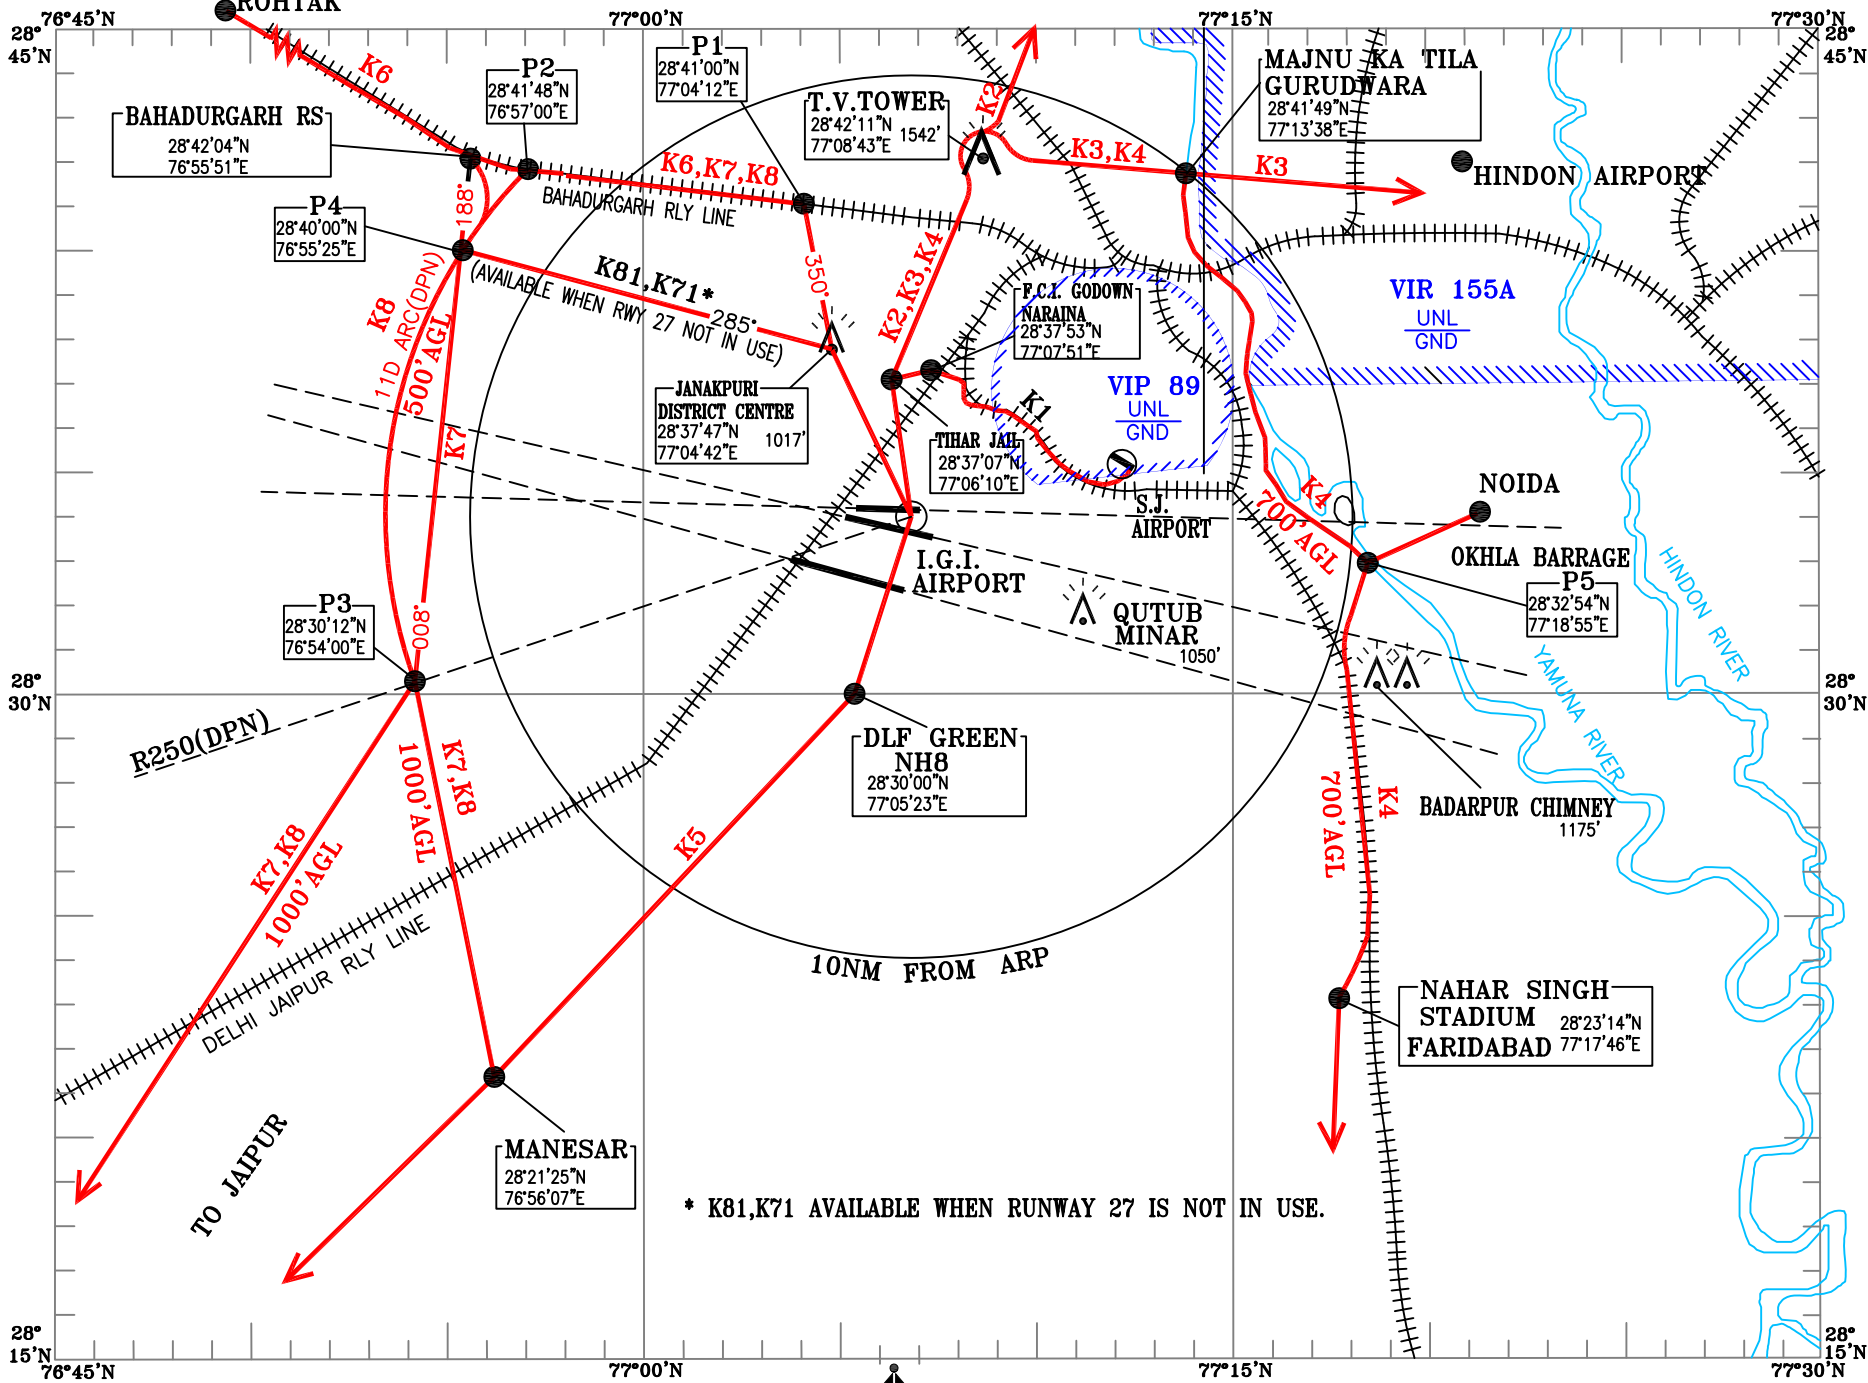

HELICOPTER ROUTES

IGI AIRPORT DELHI

* K81,K71 AVAILABLE WHEN RUNWAY 27 IS NOT IN USE.