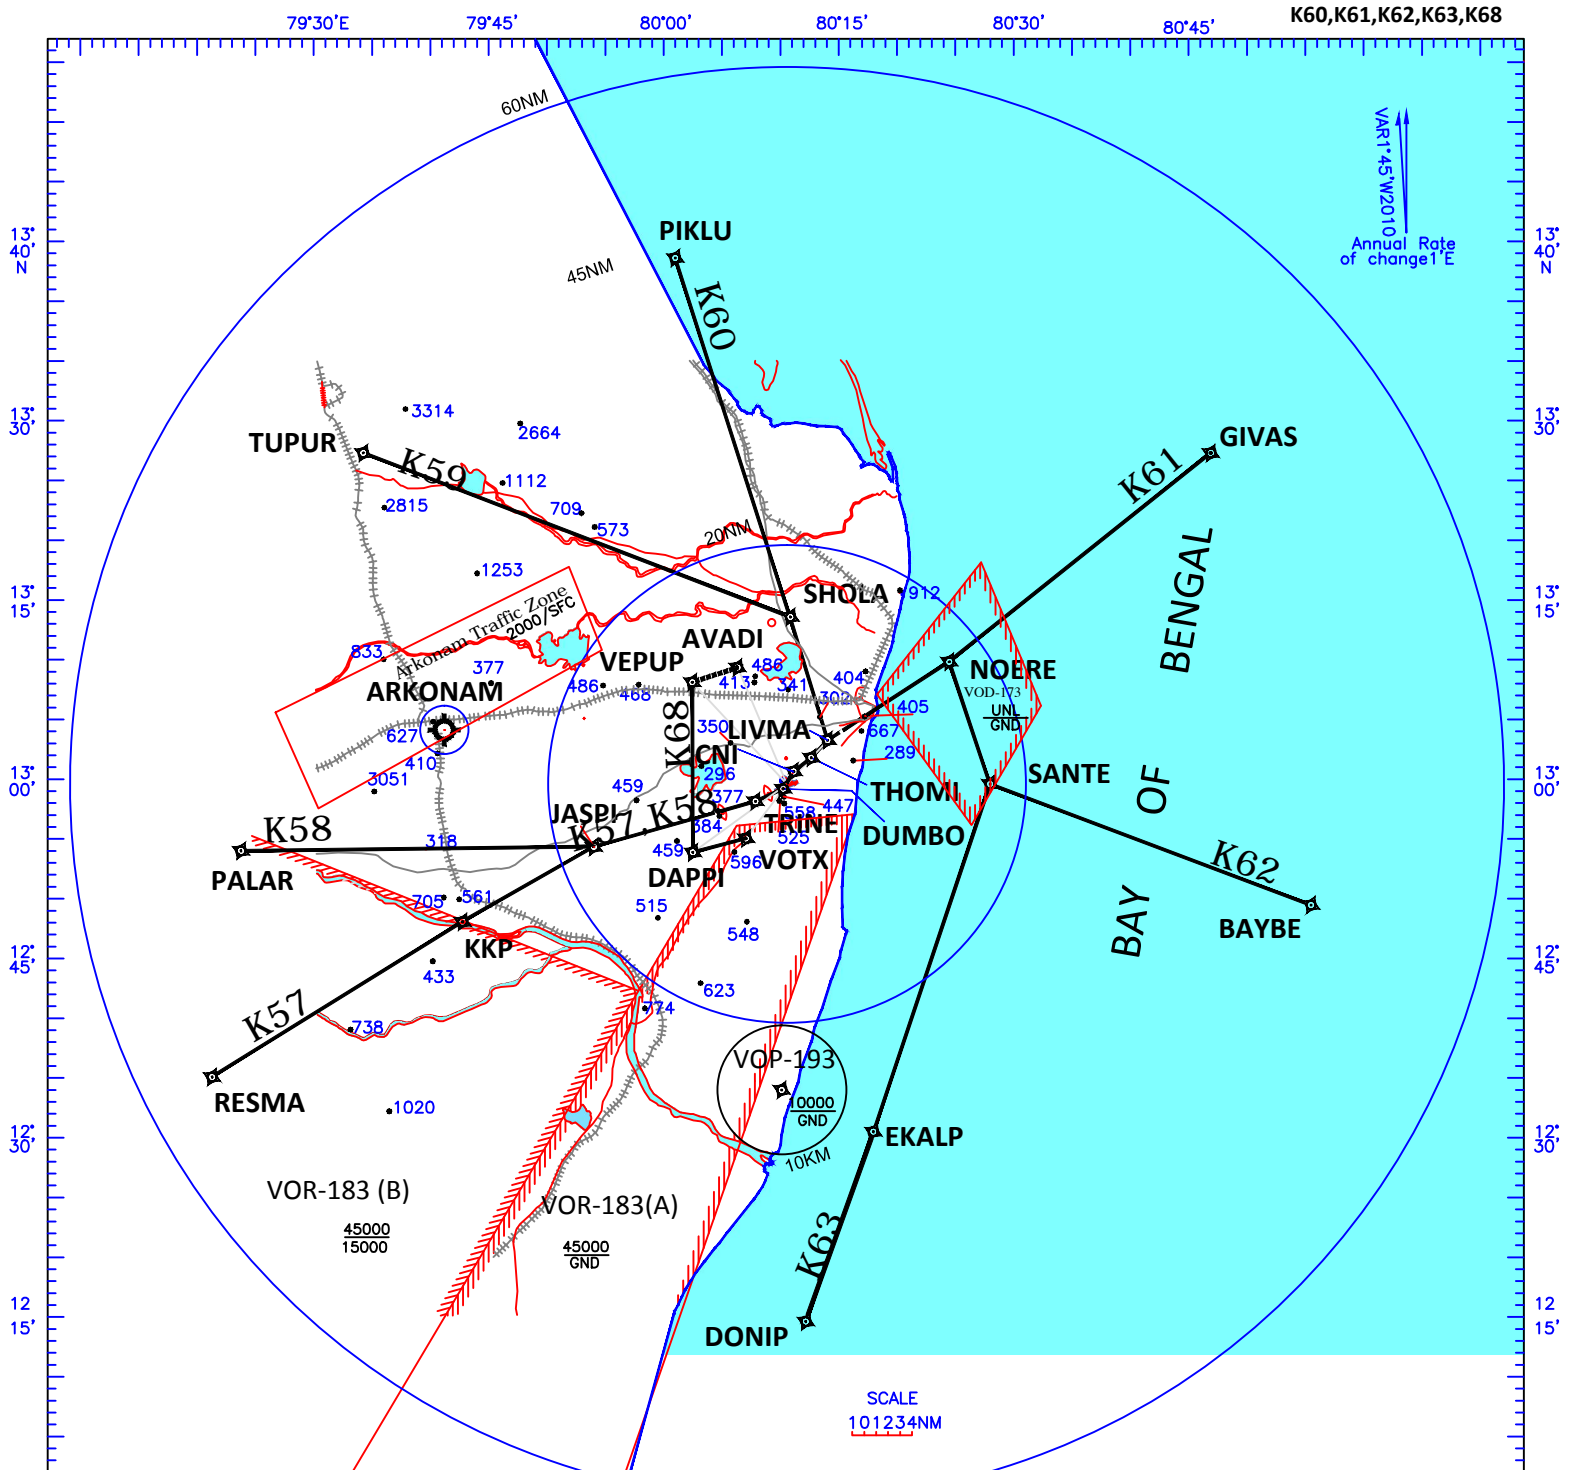

APP 127.9  
TWR 118.1

AERODROME ELEV. 52ft.

HELICOPTER VFR ROUTING  
RWY12/30, K57,K58 K59  
K60,K61,K62,K63,K68

Designator	Route	Remarks
K57	RESMA - KKP - JASPI - TRINE - DUMBO	
K58	PALAR - JASPI - TRINE - DUMBO	
K59	TUPUR - SHOLA - LIVMA - THOMI	
K60	PIKLU - SHOLA - LIVMA - THOMI	
K61	GIVAS - NOERE - LIVMA - THOMI	Fly keeping Ennore Chimney (ETPS) to the South
K62	BAYBE - SANTE - NOERE - LIVMA - THOMI	Fly keeping Ennore Chimney (ETPS) to the North & TV Mast to the South
K63	DONIP - EKALP - SANTE - NOERE - LIVMA - THOMI	
K68	VOTX - DAPPI - VEPUP - AVADI	HC to operate at 500ft or as cleared by CHENNAI ATC